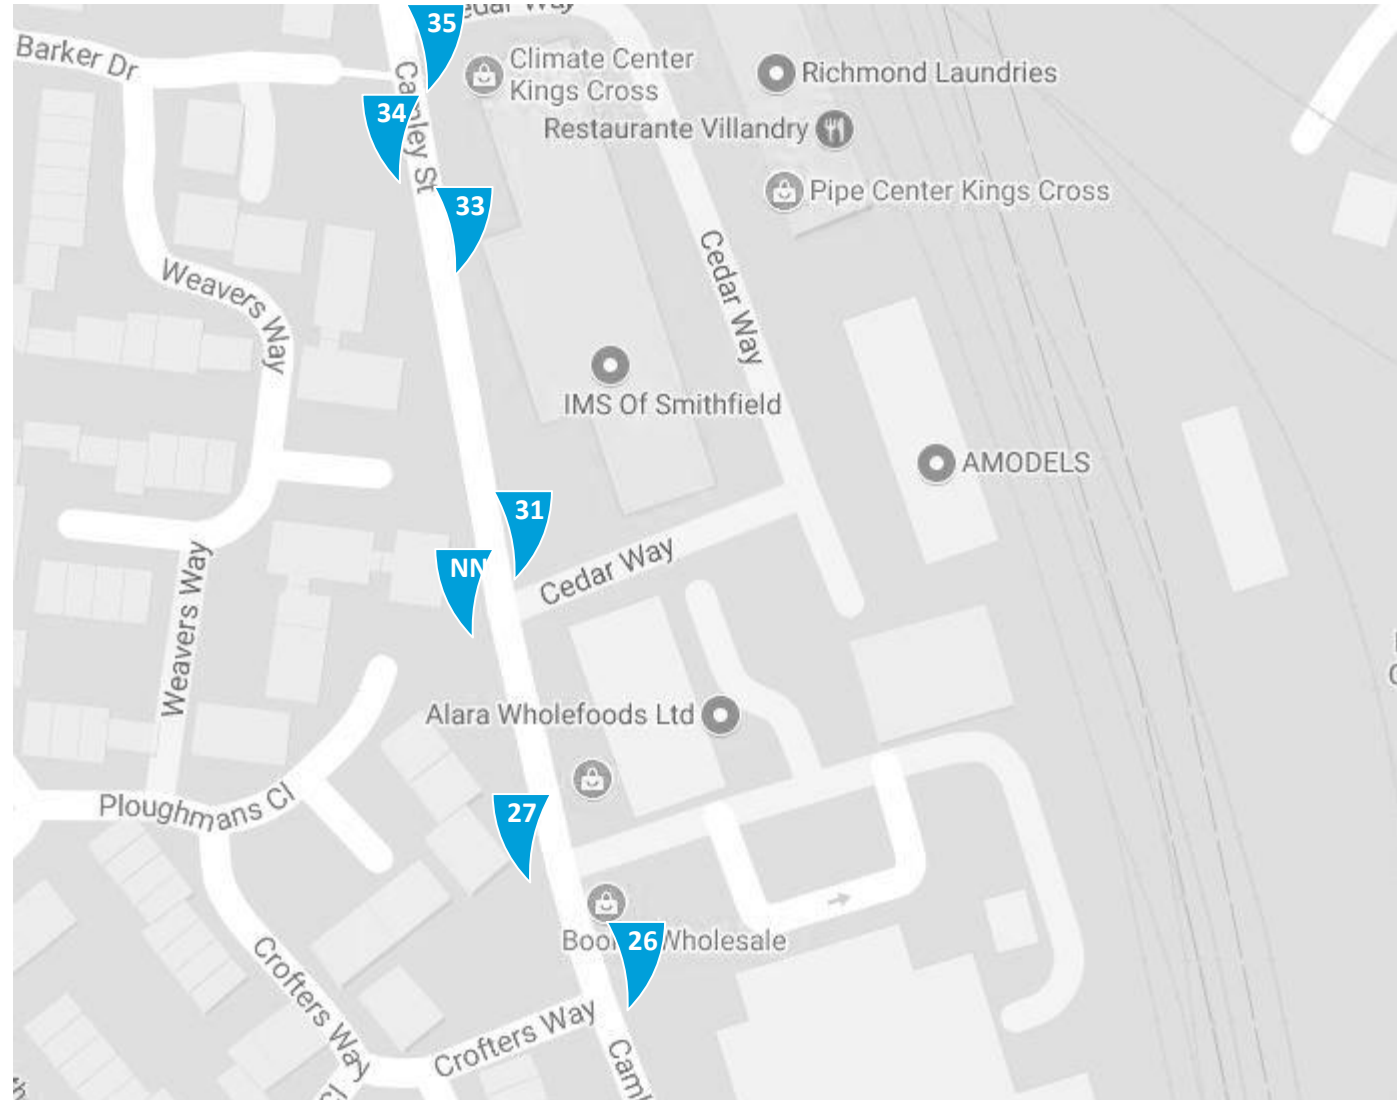

# Camley Street Overview

Camden

# Camley Street (1 of 3), London NW1

Site Location

# Camley Street (2 of 3) London NW1

 Site Location

# Camley Street (3 of 3) London NW1

 Site Location