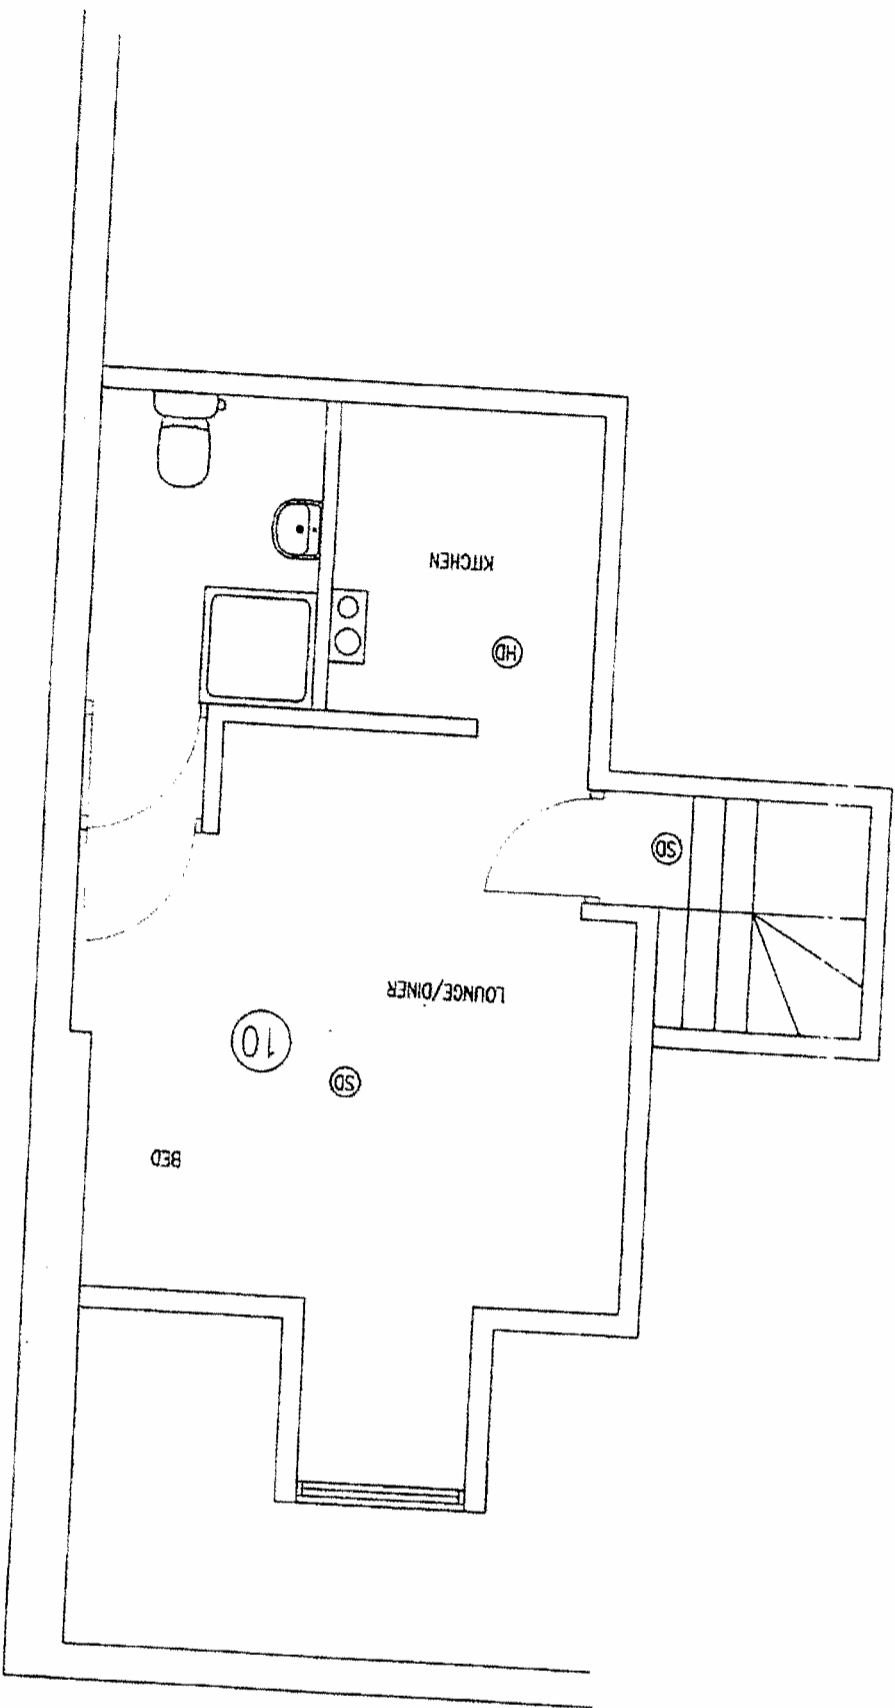

GROUND FLOOR

- BATH
- 2 RING COOKER
- WC
- BASIN
- SHOWER
- SMOKE DETECTOR
- HEAT DETECTOR
- CALL POINT
- CONTROL UNIT
- FIRE EXTINGUISHER
- FIRE ALARM
- EMERGENCY LIGHT

ZINE
 07970 647449
 FLOOR PLANS
 97 FORDWICH

DATE: 02 JULY 2006

FIRST FLOOR

- BATH
- 2 RING COOKER
- W.C.
- BASIN
- SHOWER
- SMOKE DETECTOR
- HEAT DETECTOR
- CALL POINT
- CONTROL UNIT
- FIRE EXTINGUISHER
- FIRE ALARM
- EMERGENCY LIGHT

07970 647449
GINE
 FLOOR PLANS
 97 TORWINGI
 1:50
 02 JULY 2006
 OZ

SECOND FLOOR

- BATH
- 2 RING COOKER
- WC
- BASIN
- SHOWER
- SMOKE DETECTOR
- HEAT DETECTOR
- CALL POINT
- CONTROL UNIT
- FIRE EXTINGUISHER
- FIRE ALARM
- EMERGENCY LIGHT

07970 647449
 FLOOR PLANS
 97 FORDMACH
 DATE: 02/11/2008
 DRAWN BY: OS