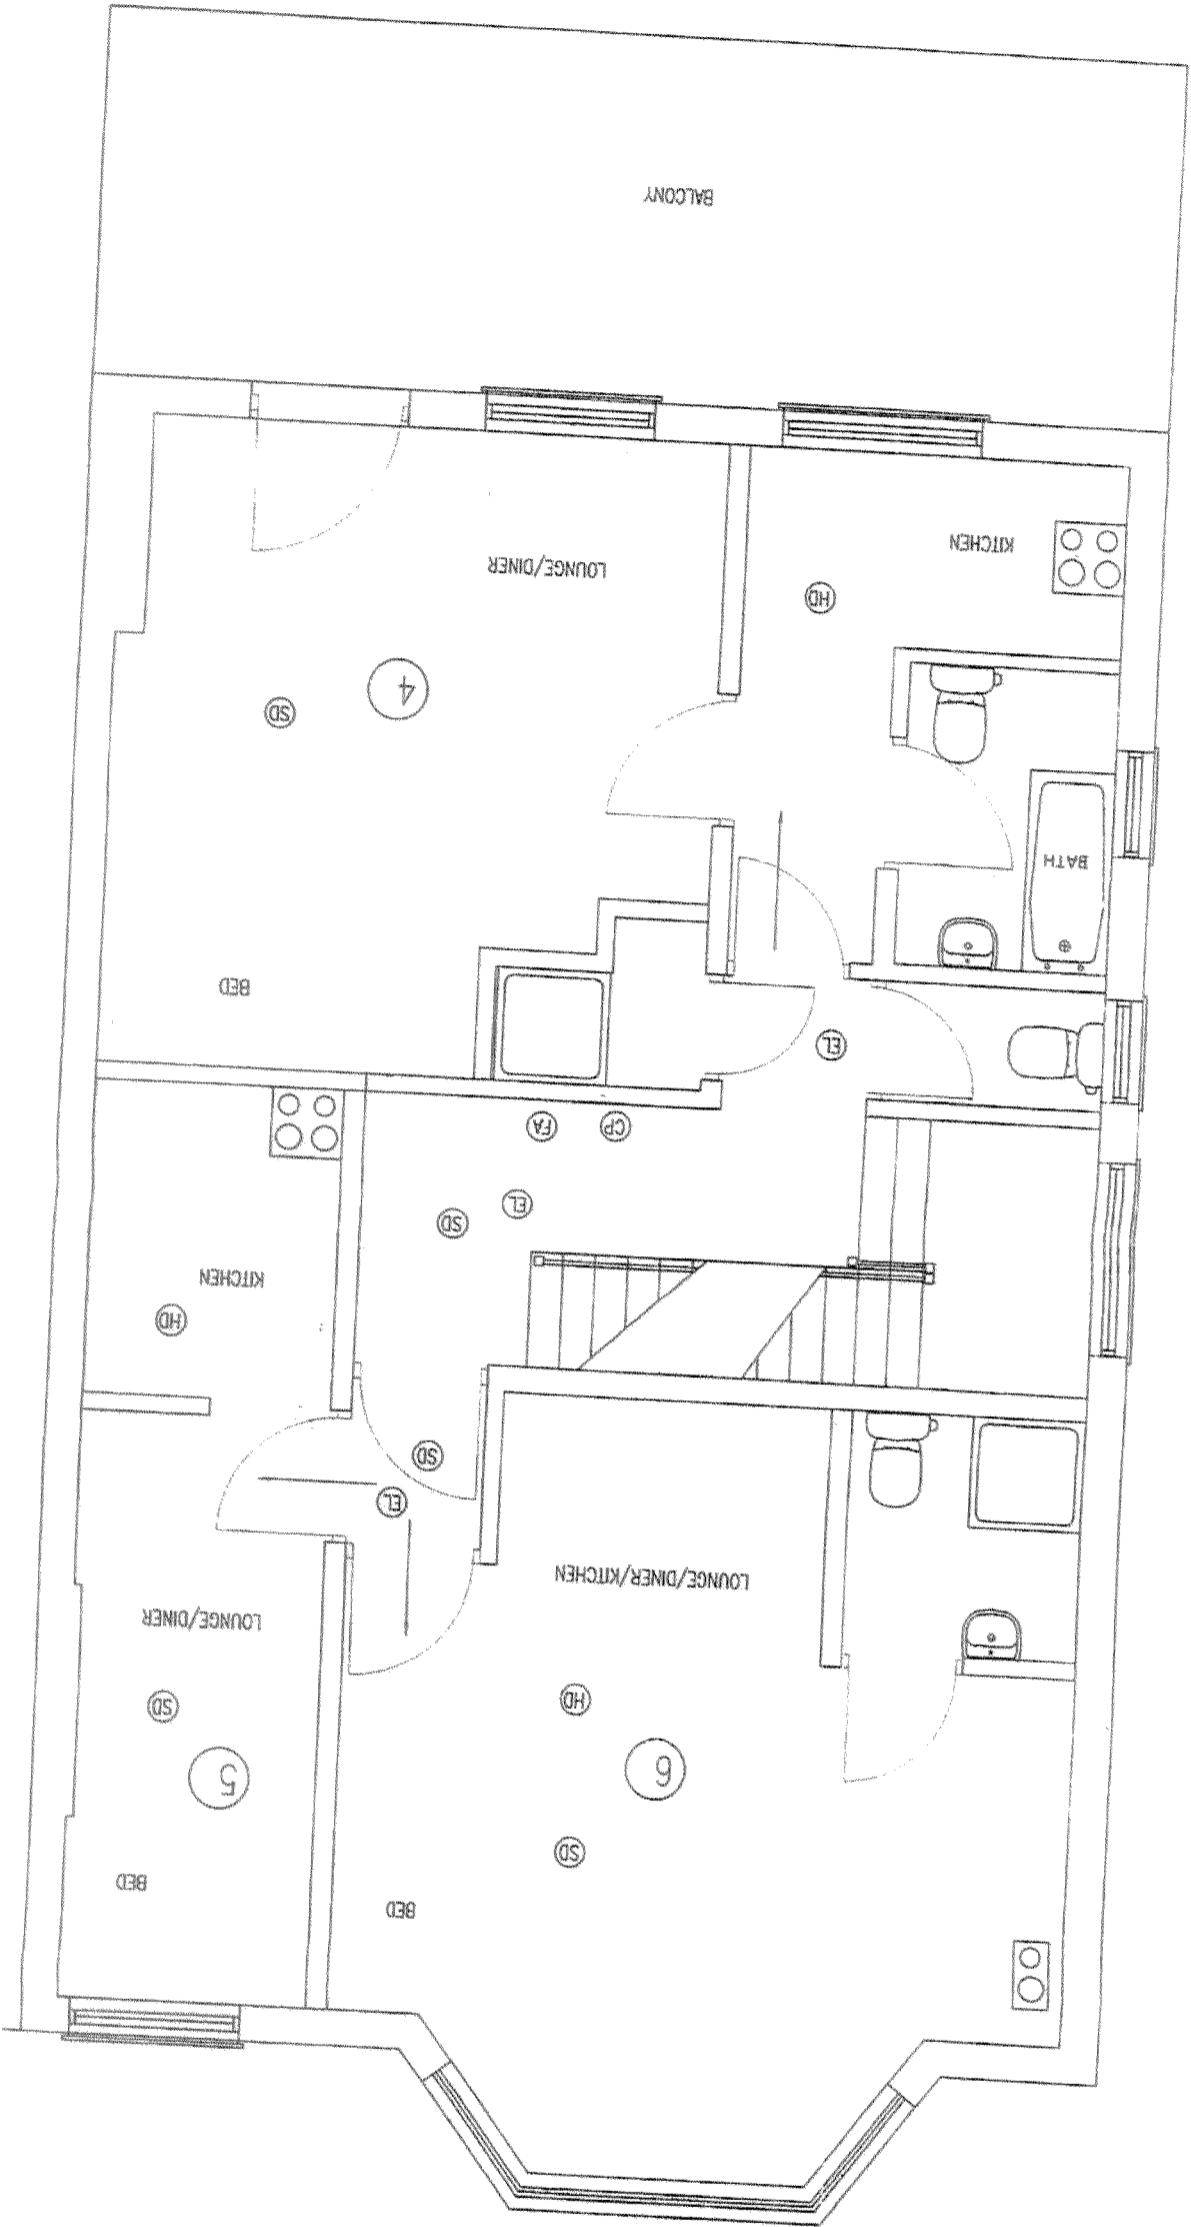

GROUND FLOOR

- BATH
- 2 RING COOKER
- WC
- BASIN
- SHOWER
- SMOKE DETECTOR
- HEAT DETECTOR
- CALL POINT
- CONTROL UNIT
- FIRE EXTINGUISHER
- FIRE ALARM
- EMERGENCY LIGHT

ZINE
 07970 647449
 FLOOR PLANS
 97 FORDWICH

DATE: 02 JULY 2006

FIRST FLOOR

- BATH
- 2 RING COOKER
- W.C.
- BASIN
- SHOWER
- SMOKE DETECTOR
- HEAT DETECTOR
- CALL POINT
- CONTROL UNIT
- FIRE EXTINGUISHER
- FIRE ALARM
- EMERGENCY LIGHT

07970 647449
GINE
 FLOOR PLANS
 97 TORWINGI
 1:50
 02 JULY 2006
 OZ

SECOND FLOOR

- BATH
- 2 RING COOKER
- WC
- BASIN
- SHOWER
- SMOKE DETECTOR
- HEAT DETECTOR
- CALL POINT
- CONTROL UNIT
- FIRE EXTINGUISHER
- FIRE ALARM
- EMERGENCY LIGHT

07970 647449
 FLOOR PLANS
 97 FORDMACH
 DATE: 02/11/2008
 DRAWN BY: OS