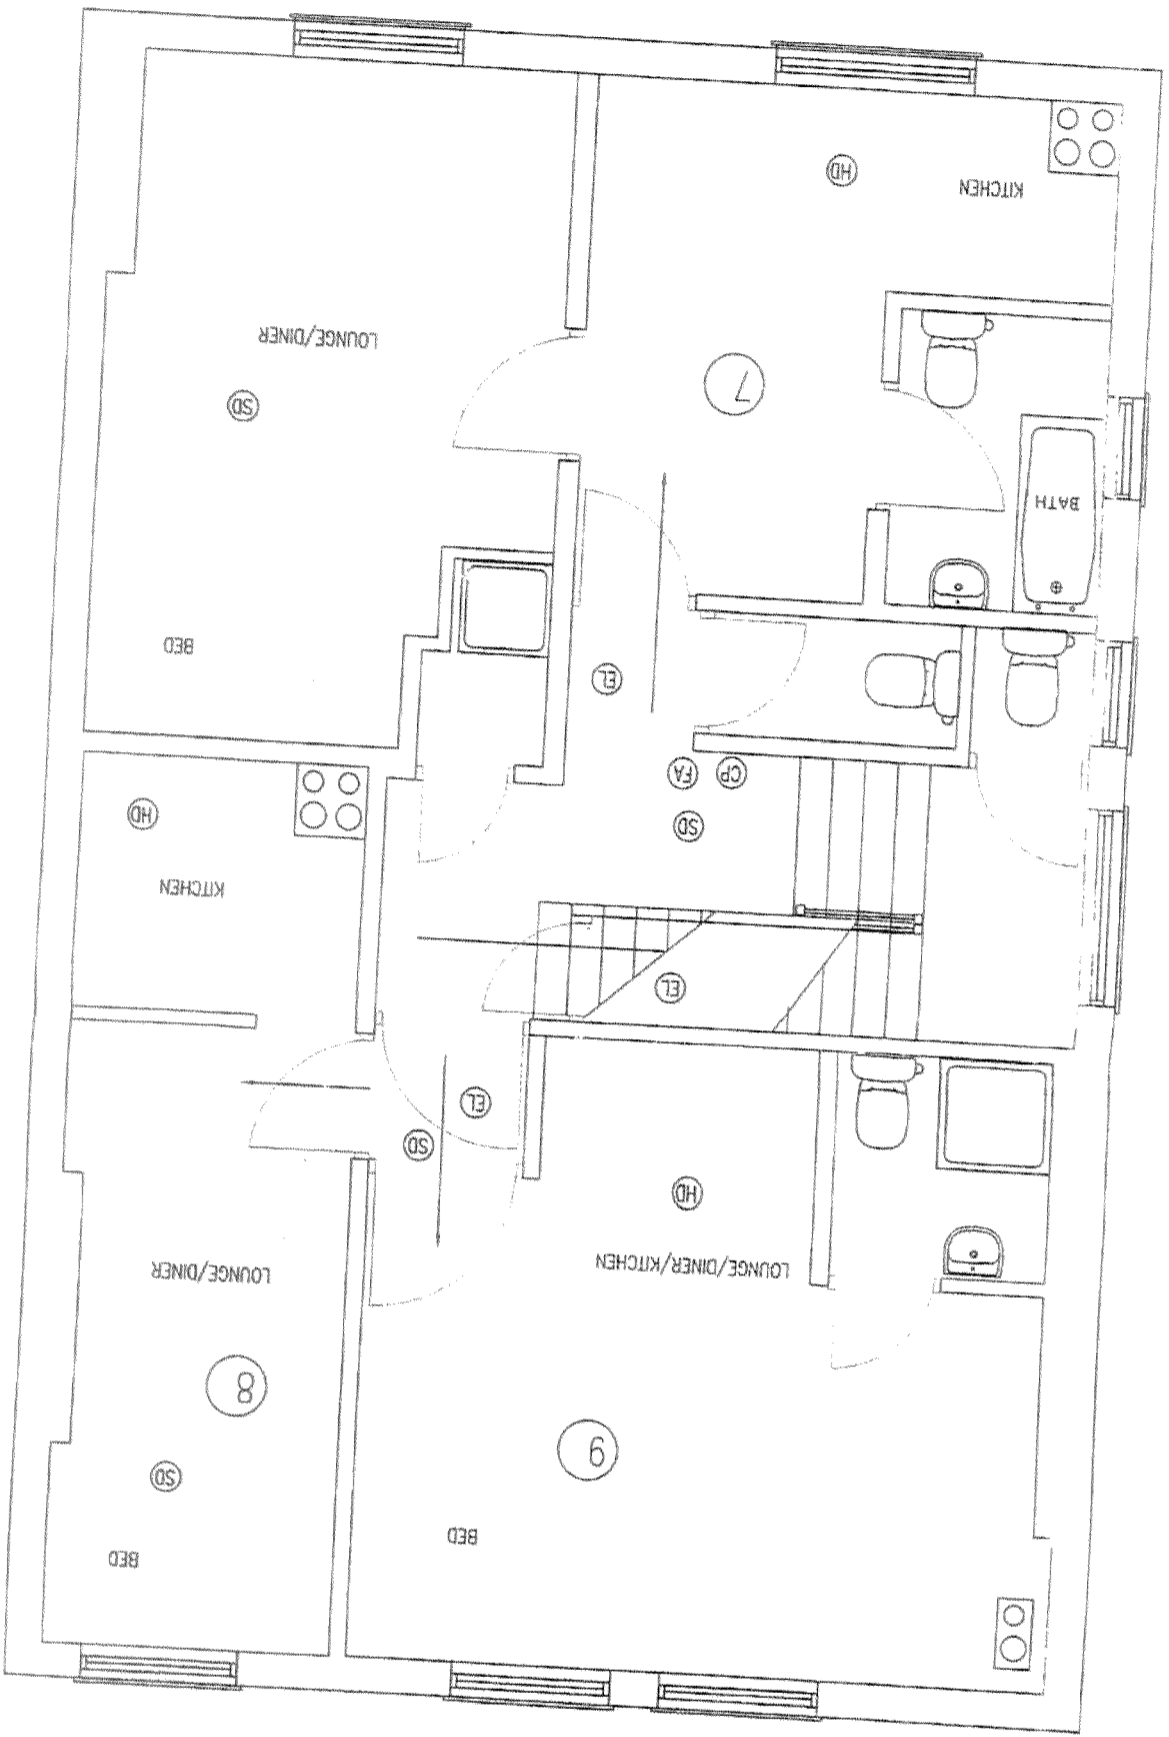

GROUND FLOOR

- BATH
- 2 RING COOKER
- WC
- BASIN
- SHOWER
- SMOKE DETECTOR
- HEAT DETECTOR
- CALL POINT
- CONTROL UNIT
- FIRE EXTINGUISHER
- FIRE ALARM
- EMERGENCY LIGHT

ZINE
 07970 647449
 FLOOR PLANS
 97 FORDWICH

DATE: 02 JULY 2006

FIRST FLOOR

- BATH
- 2 RING COOKER
- W.C.
- BASIN
- SHOWER
- SMOKE DETECTOR
- HEAT DETECTOR
- CALL POINT
- CONTROL UNIT
- FIRE EXTINGUISHER
- FIRE ALARM
- EMERGENCY LIGHT

07970 647449
GINE
 FLOOR PLANS
 97 TORWINGI
 1:50
 02 JULY 2006
 OZ

SECOND FLOOR

- BATH
- 2 RING COOKER
- WC
- BASIN
- SHOWER
- SMOKE DETECTOR
- HEAT DETECTOR
- CALL POINT
- CONTROL UNIT
- FIRE EXTINGUISHER
- FIRE ALARM
- EMERGENCY LIGHT

07970 647449
 FLOOR PLANS
 97 FORDMACH
 DATE: 02/11/2008
 DRAWN BY: OS