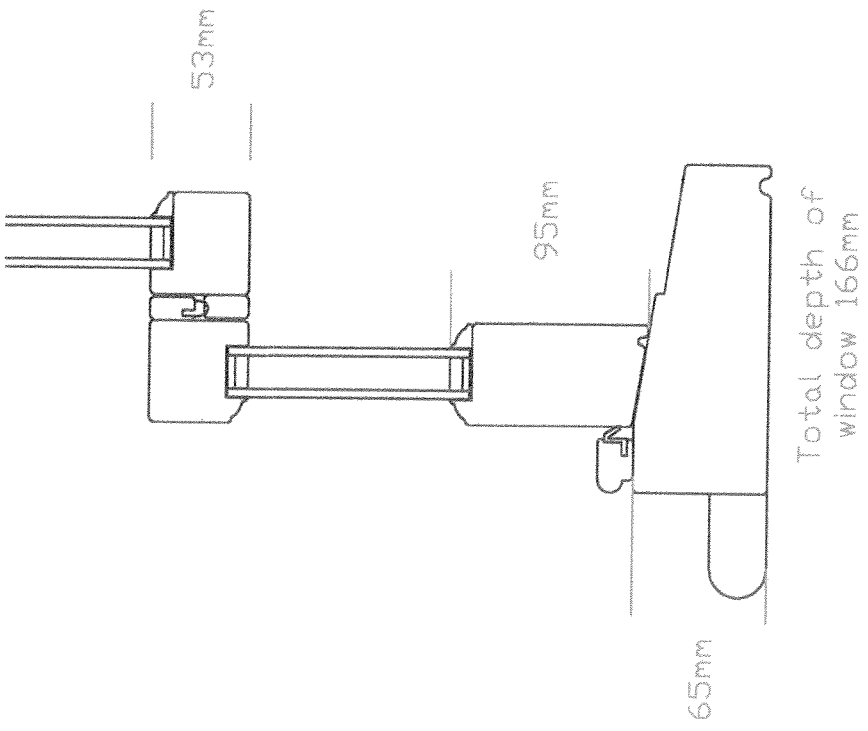

Total depth of
window 166mm

2 Jefferys Court NW1 2PP Diagram A

4mm Low E Glass
16mm warm edge spacer
4mm outer pane

2 Jefferys court NW1 2PP Diagram B

2 Jefferies Court NW1 2PP Diagram C.