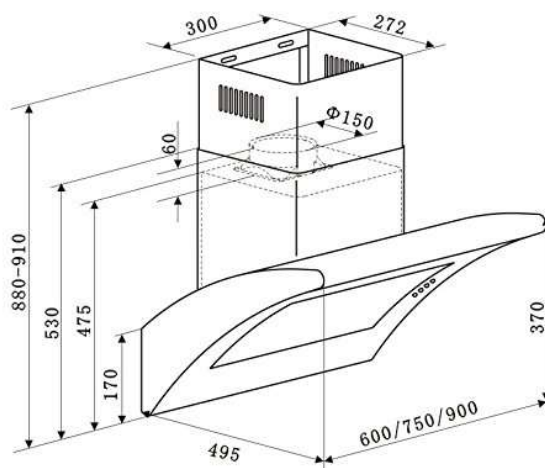

EXTRACTOR FAN Cookology ARCH900SS 90cm Curved Angled Stainless Steel Chimney Cooker Hood

1- INTRODUCTION

This Designer extractor has an extraction rate of 700m³/hour, thanks in part to its powerful motor, as well as the large 150mm ducting outlet that ensures more air can travel through it - efficiently and effectively removing smoke, smells and grease from the air in the kitchen. This will prevent grease building up on walls and kitchen furniture and make cooking more enjoyable.

This Extractor features an arched stainless steel front. It features all usual essentials such as halogen lighting to help you see better when cooking, 3 different speed settings for greater control and push button controls for simple, reliable operation.

To duct the air outside using carbon filters to recirculate the air using that clean the air before recirculating the air back into your kitchen.

ARCH900SS features:

Colour: Stainless Steel

UK Plug 13AMP - No Need to Hard Wire this item

150mm Ducting Outlet (this size helps extract more air than 120-125mm)

Suitable for recirculation or ducted extraction

Maximum extraction capacity 700m³/hour

Electronic Push button controls

3 speed settings

2 x 20W halogen lights

190W Power

Washable aluminium grease filter

Charcoal filters required for recirculation

68 Decibels