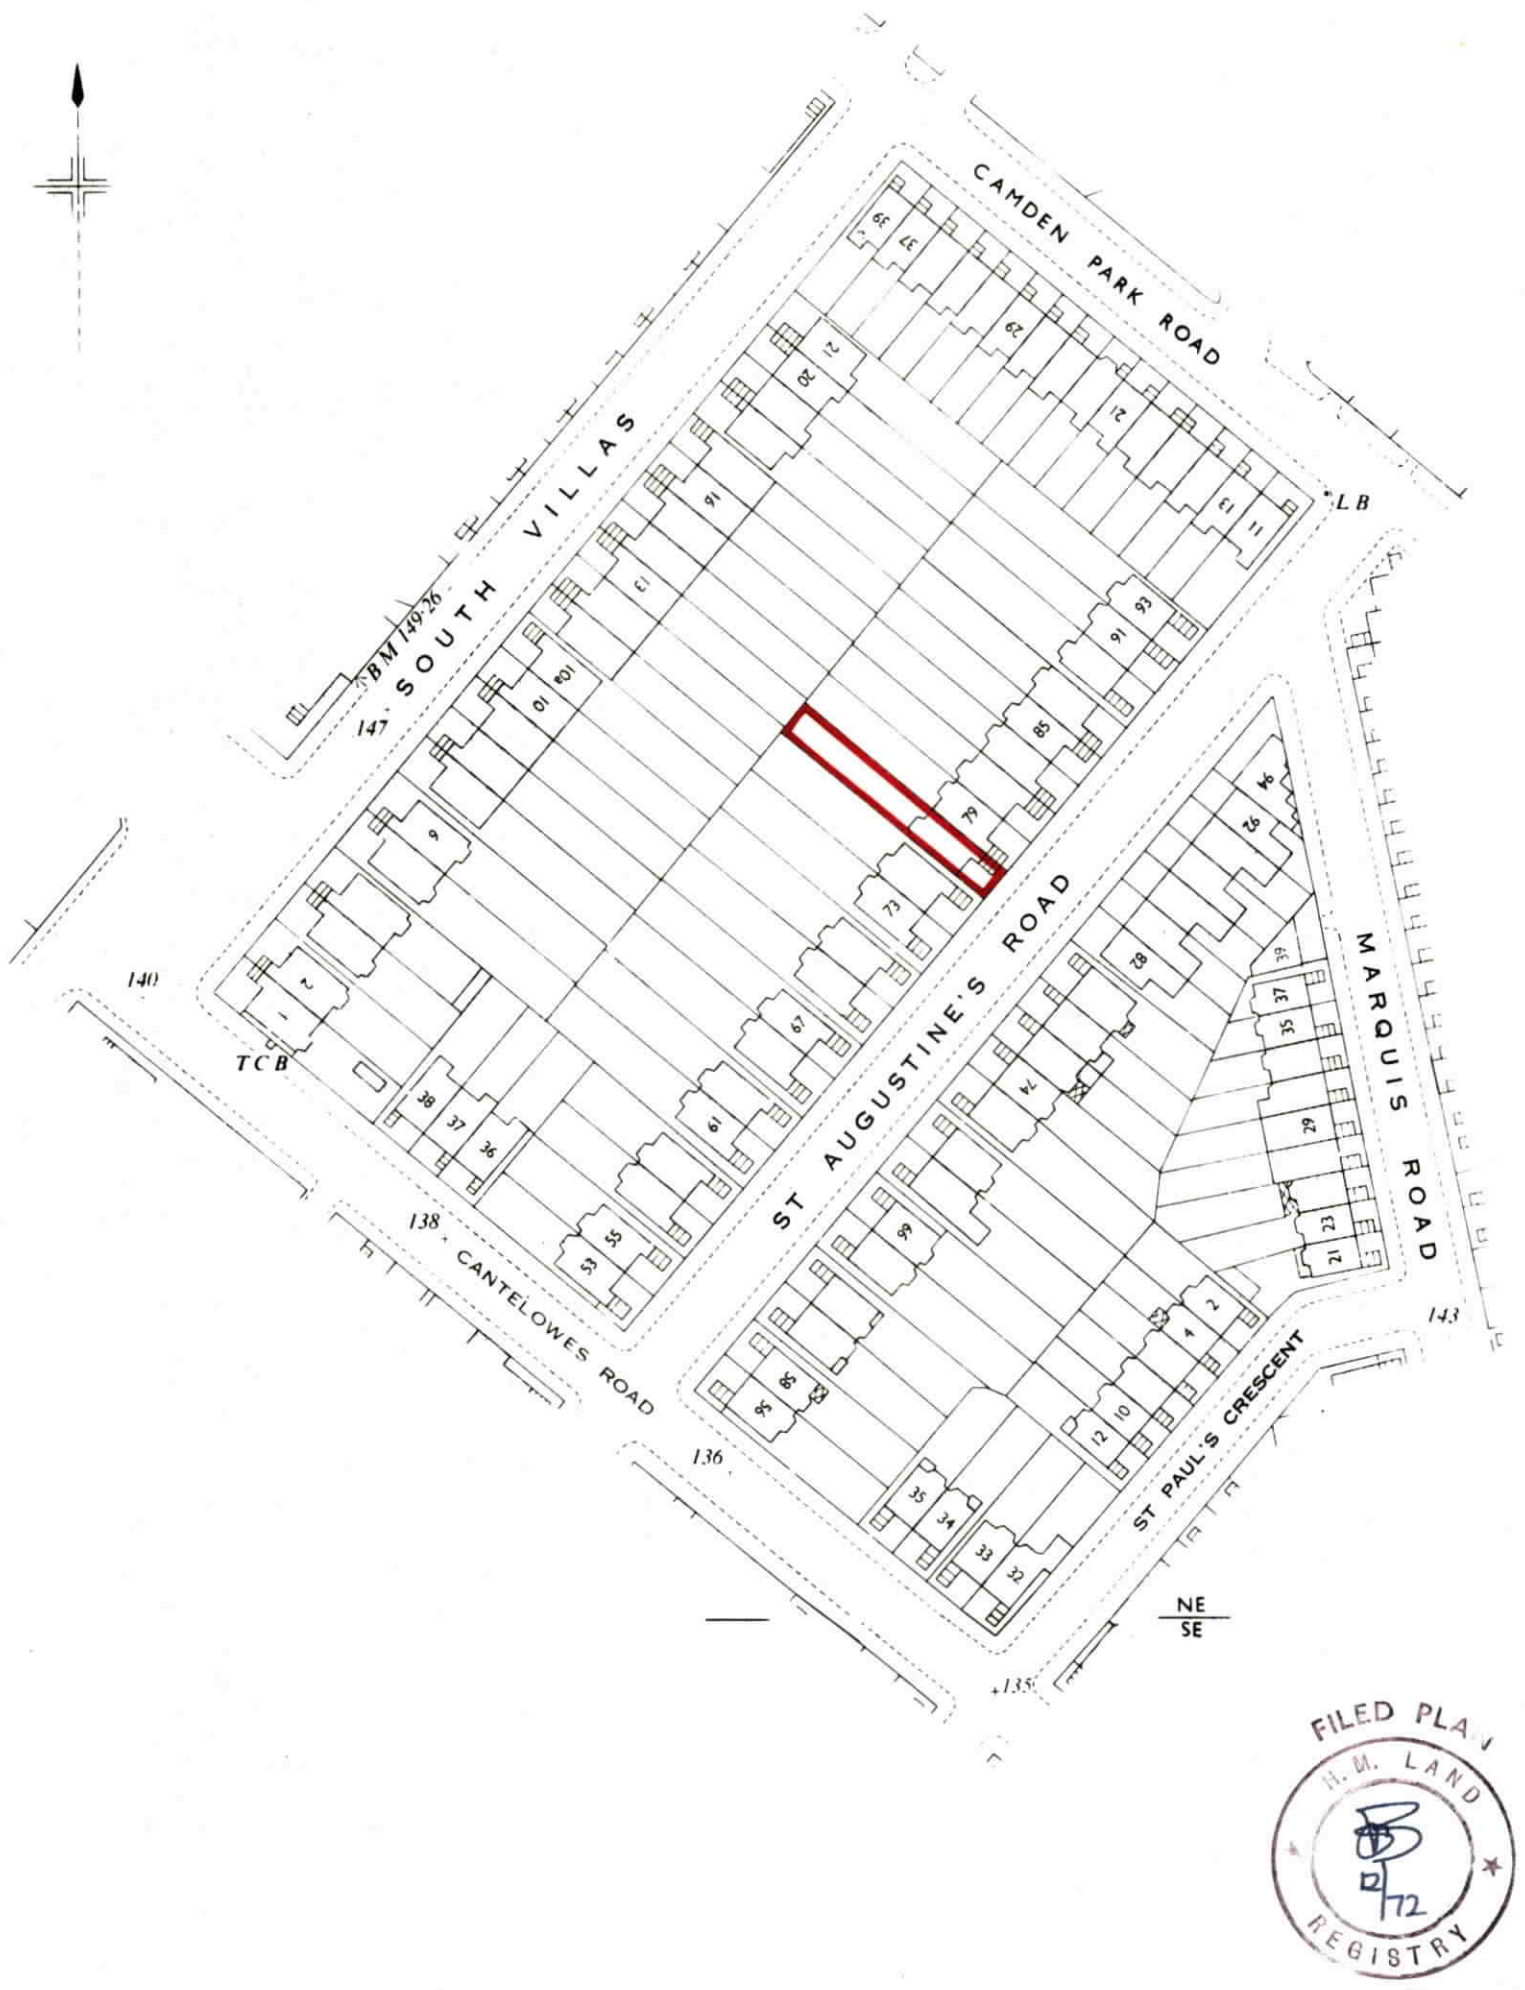

H.M. LAND REGISTRY		TITLE NUMBER		
		LN 66142		
ORDNANCE SURVEY PLAN REFERENCE	COUNTY	SHEET	NATIONAL GRID	SECTION
	GREATER LONDON		TQ 2984	Q
Scale: 1/1250			© Crown copyright 1971	

BOROUGH OF CAMDEN

Old Reference LN VII 13 B

This is a print of the view of the title plan obtained from HM Land Registry showing the state of the title plan on 14 August 2017 at 13:57:07. This title plan shows the general position, not the exact line, of the boundaries. It may be subject to distortions in scale. Measurements scaled from this plan may not match measurements between the same points on the ground.

This title is dealt with by HM Land Registry, Croydon Office.

©Crown Copyright. Produced by HM Land Registry. Reproduction in whole or in part is prohibited without the prior written permission of Ordnance Survey. Licence Number 100026316.