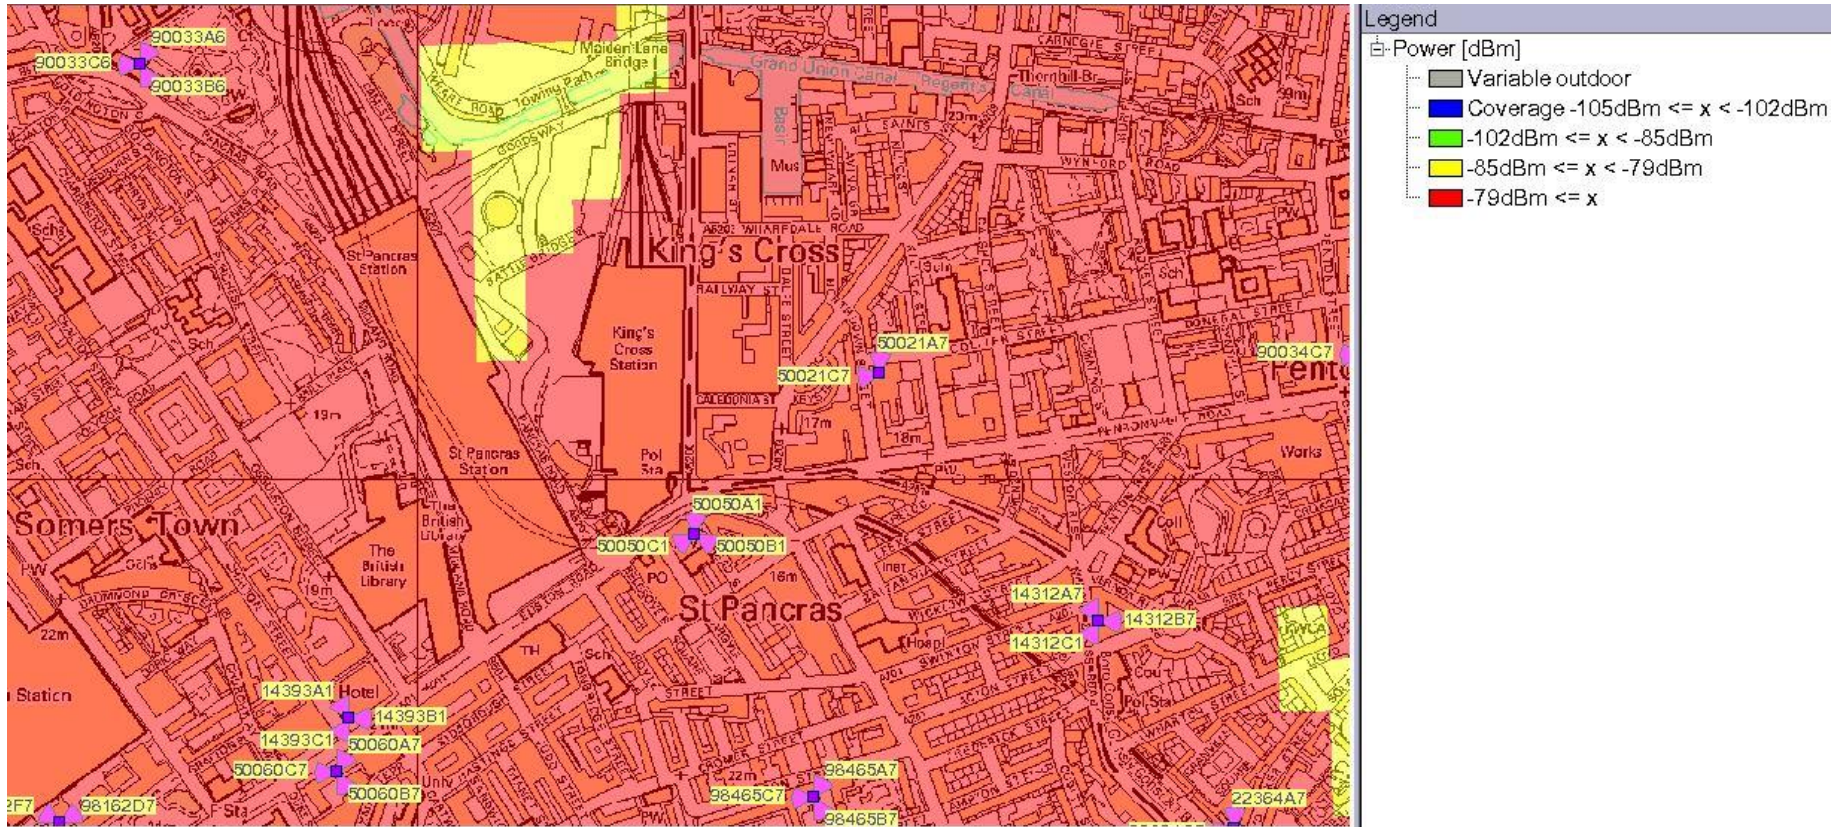

NTQ: 50050 No.1 Euston Road (15m RT)  
Kings Cross Station, London.

Recommended Replacement:

66366 1-24 Riverside (Temp to Perm)

EE 3G Coverage Plots

# 50050 NTO

Outdoor 3G SIGNAL STRENGTH PLOT FROM ALL KEEP SITES INCLUDING NTO 50050

# 50050 NTO

Outdoor 3G SIGNAL STRENGTH PLOT FROM ALL KEEP SITES EXCLUDING 50050

# 50050 NTQ

Outdoor 3G SIGNAL STRENGTH PLOT FROM ALL KEEP SITES INCLUDING REPLACEMENT 33350 (33350 Temp. to Perm.)

**ERICSSON**