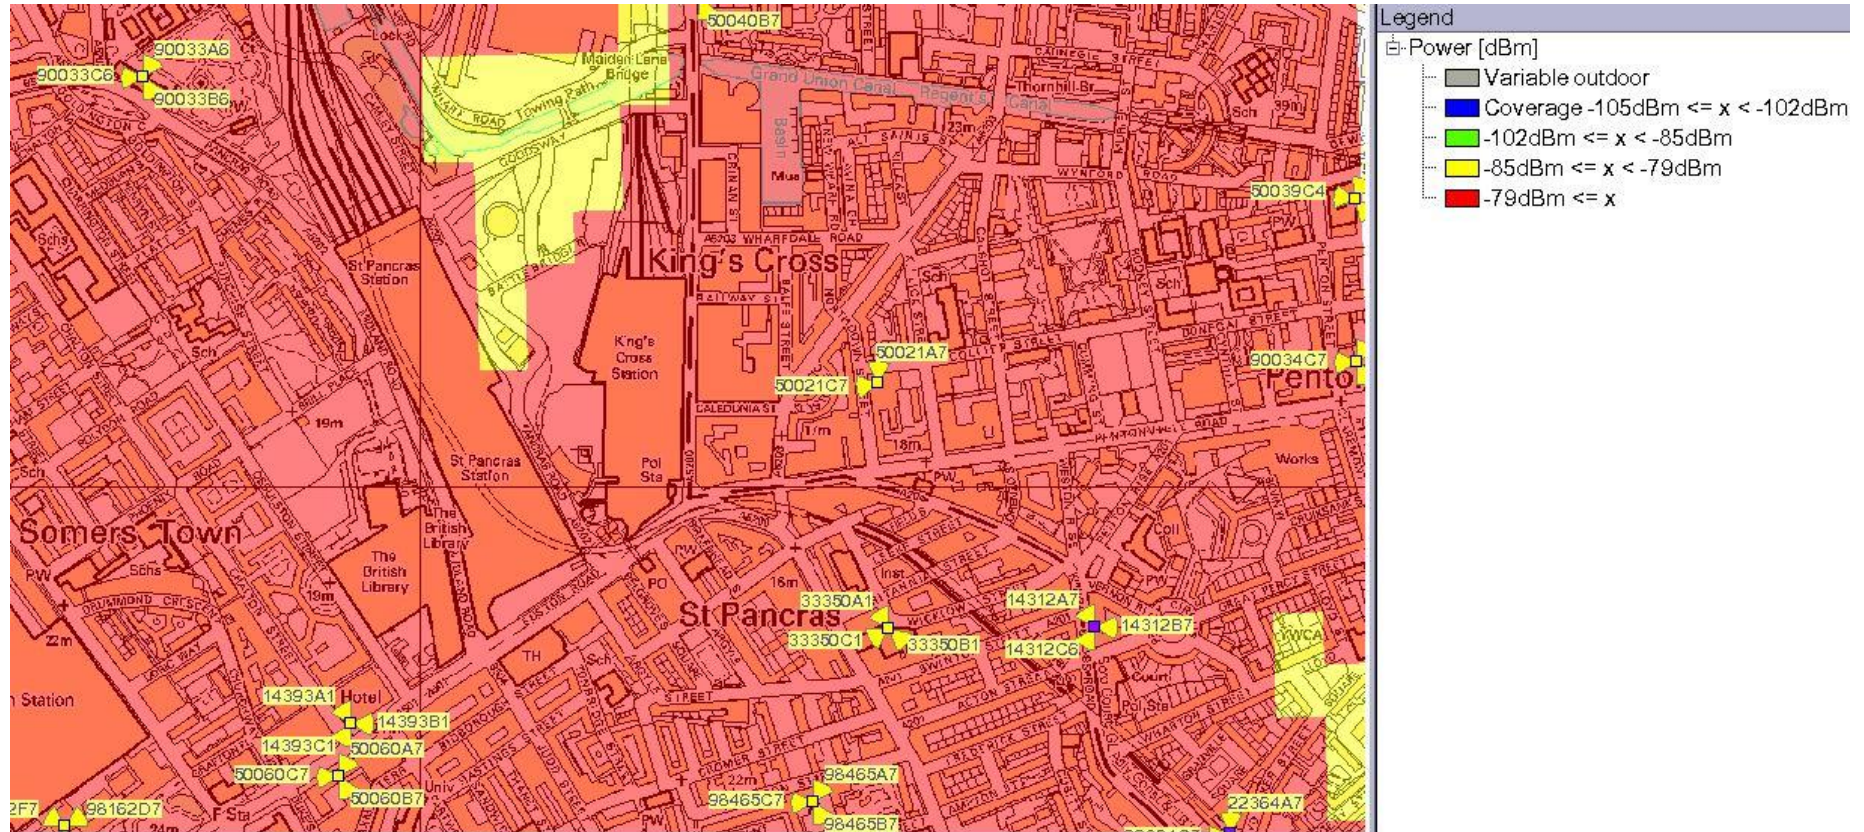

50050 NTQ

Outdoor 3G SIGNAL STRENGTH PLOT FROM ALL KEEP SITES INCLUDING REPLACEMENT 33350 (33350 Temp. to Perm.)