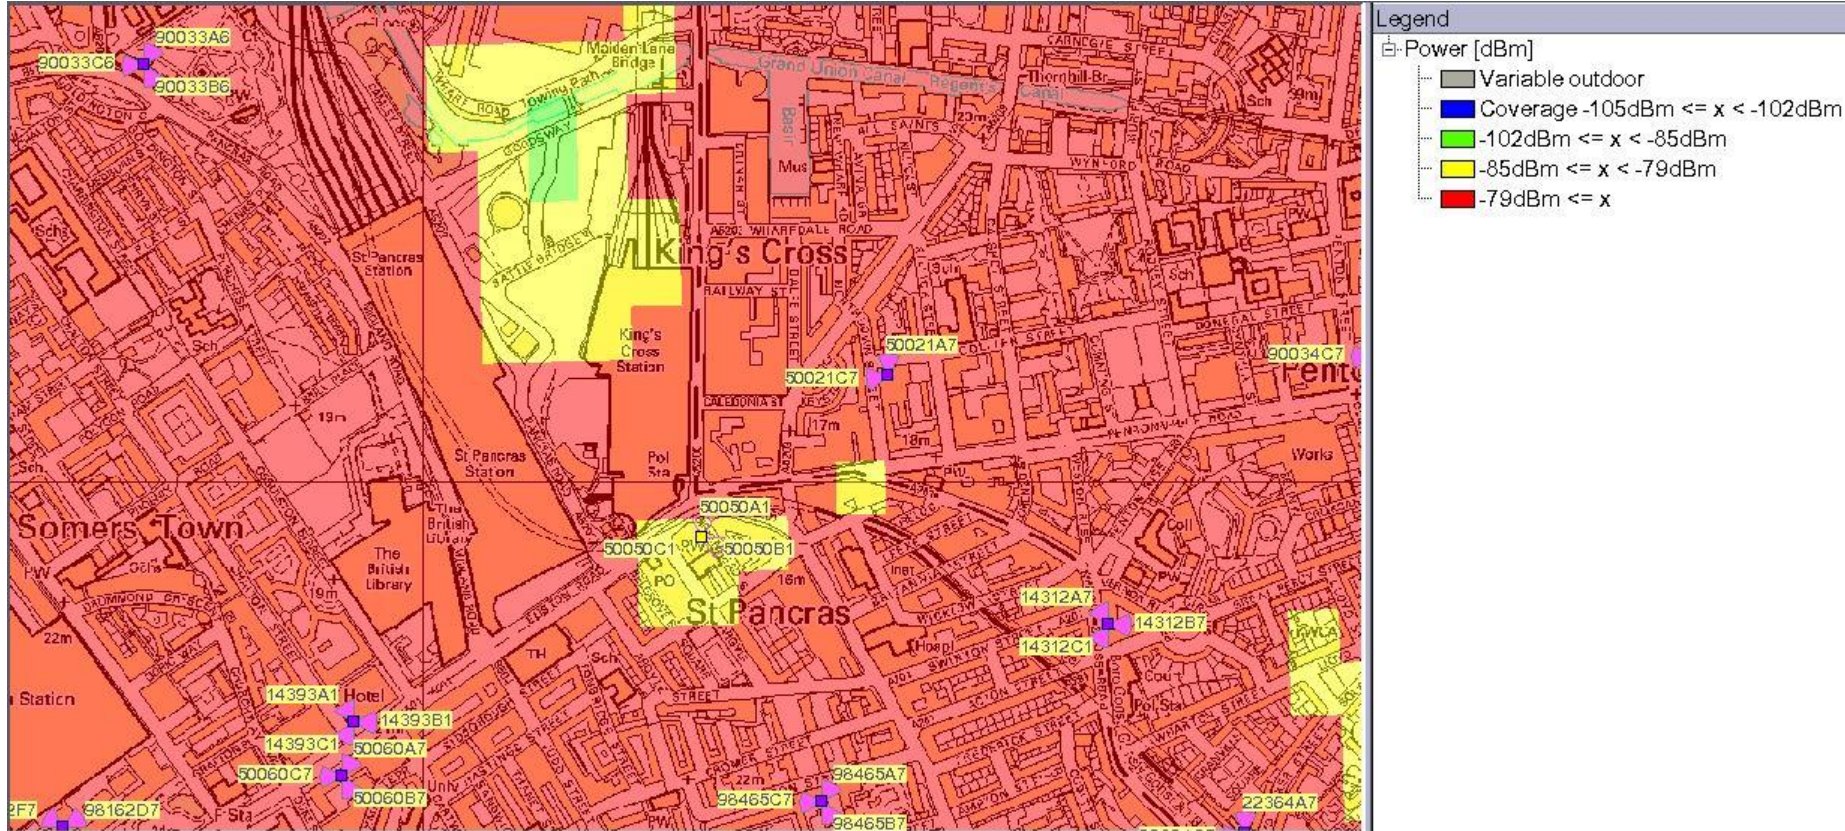

# 50050 NTO

Outdoor 3G SIGNAL STRENGTH PLOT FROM ALL KEEP SITES INCLUDING NTO 50050

# 50050 NTO

Outdoor 3G SIGNAL STRENGTH PLOT FROM ALL KEEP SITES EXCLUDING 50050