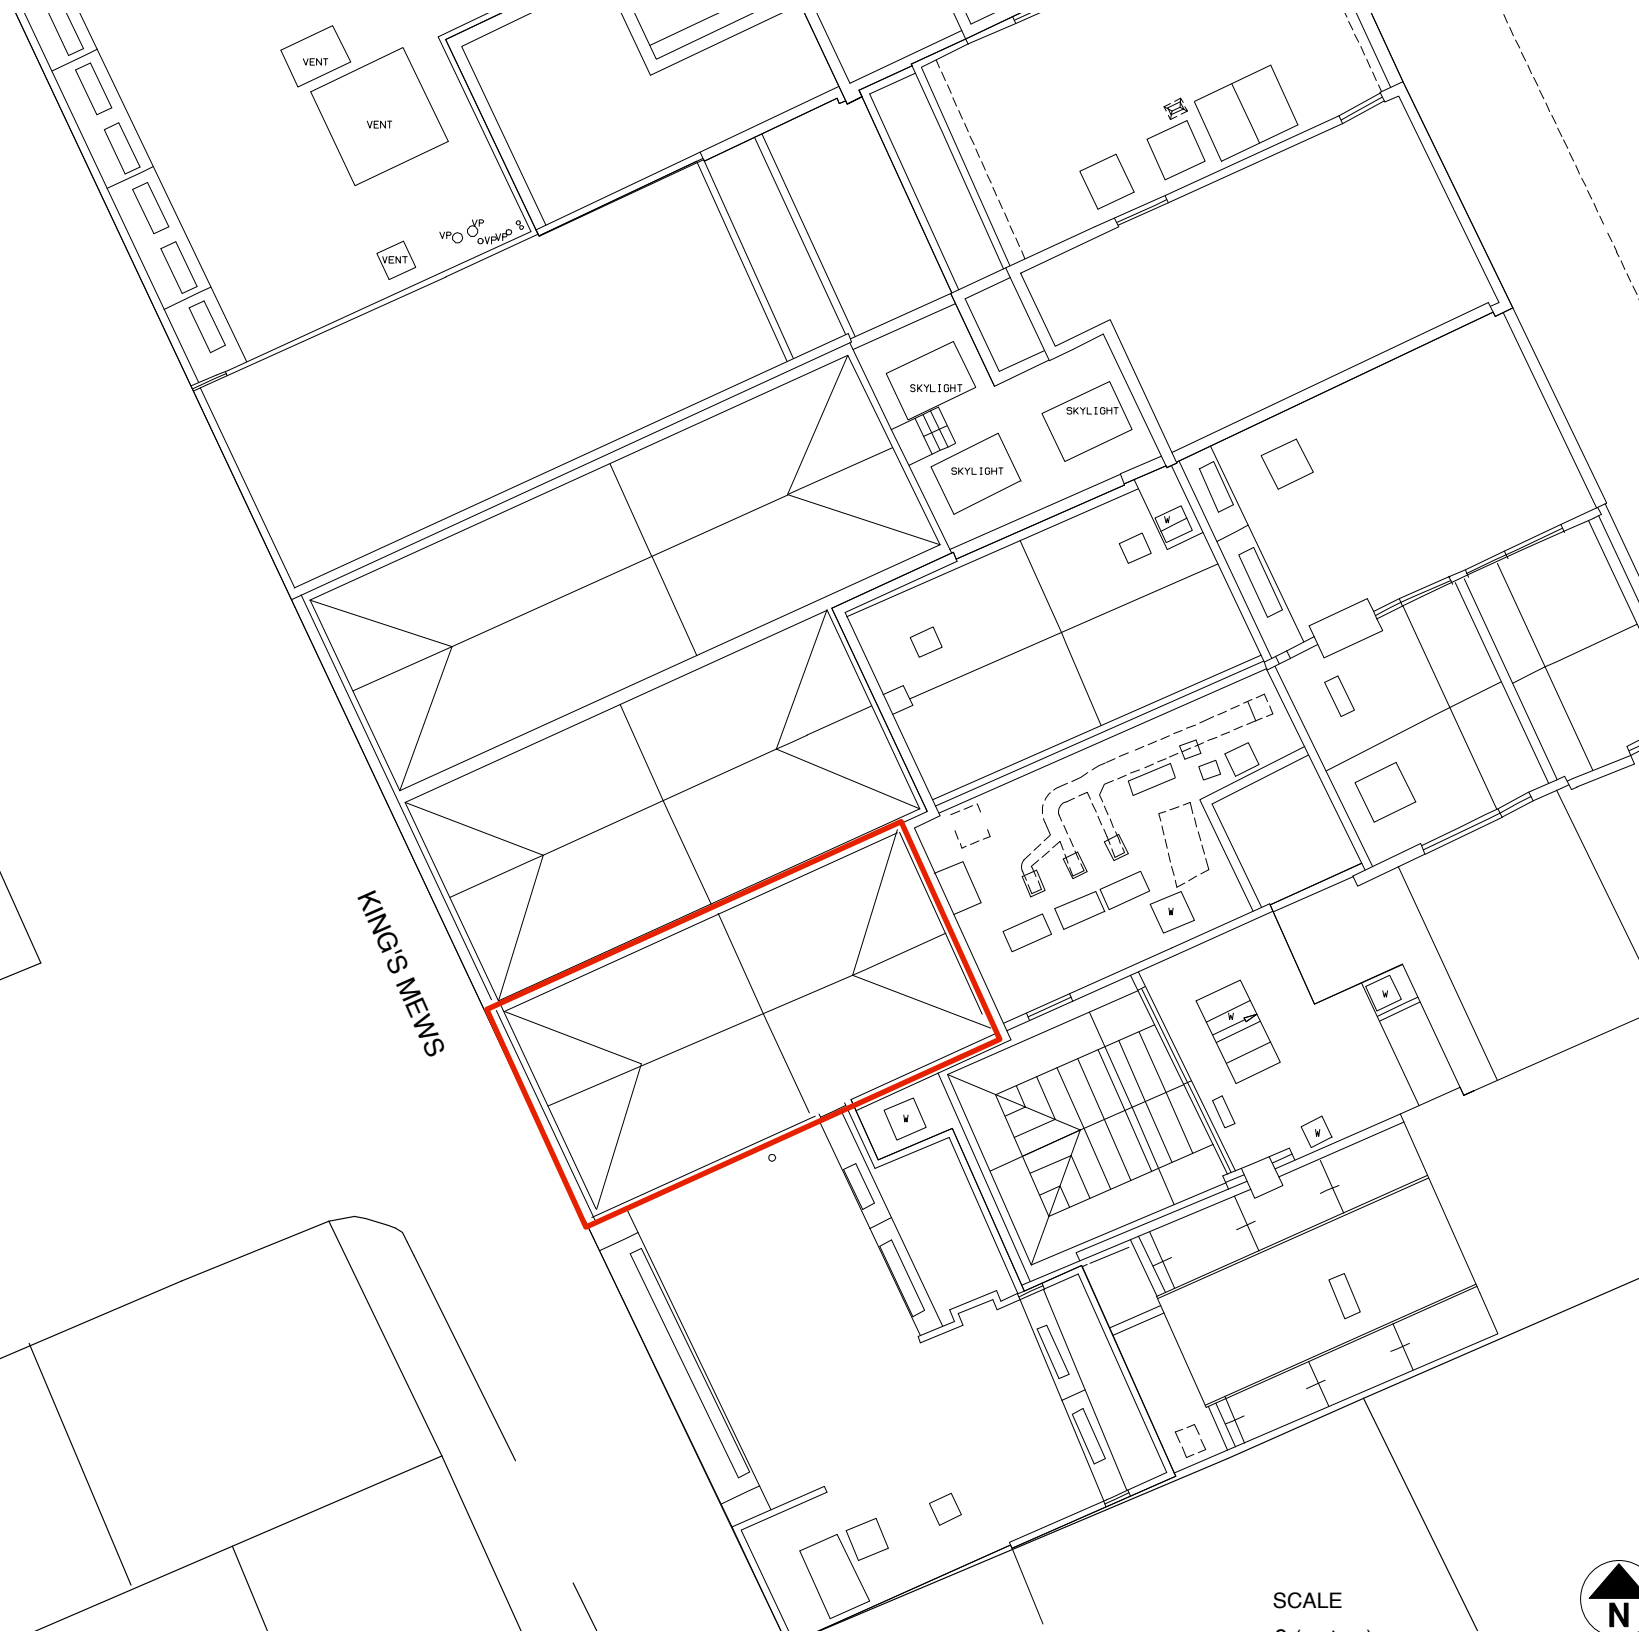

SITE LOCATION

SCALE  
0 (metres)

GENERAL NOTES:

DO NOT SCALE FROM THIS DRAWING.

ALL DIMENSIONS MUST BE CHECKED ON SITE AND ANY DISCREPANCIES VERIFIED WITH THE ARCHITECT.

CLIENT

**MESSRS J, R AND N  
MACDONAGH**

JOB TITLE

**28 KING'S MEWS  
LONDON  
WC1**

DRAWING TITLE

**SITE LOCATION AND  
DETAILED SITE PLAN**

SCALE

**1:200 /  
1250 @A3**

DATE

**06.17**