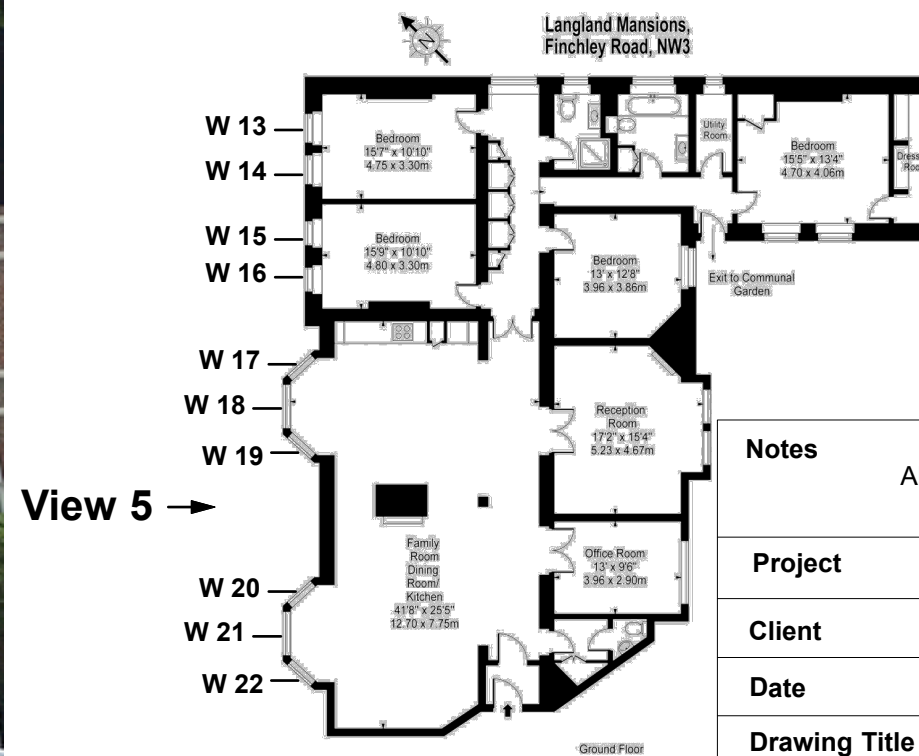

Windows 13 & 14

Windows 15 & 16

Windows 17, 18 & 19

Windows 20, 21 & 22

View 5

Notes	This drawing is copyright. All dimensions to be checked on site and any discrepancy, error or omission reported to the architect.		
Project	2 Langland Mansions, NW3 6QA		
Client	Lynda & Steven Loble		
Date	27.07.17	Scale	NTS at A3
Drawing Title	Photos & Key to Existing PVC-U Tilt & Turn Windows 13-22		
Drawing Status	App for Certificate of Lawful Development	Drawing No.	LM 004