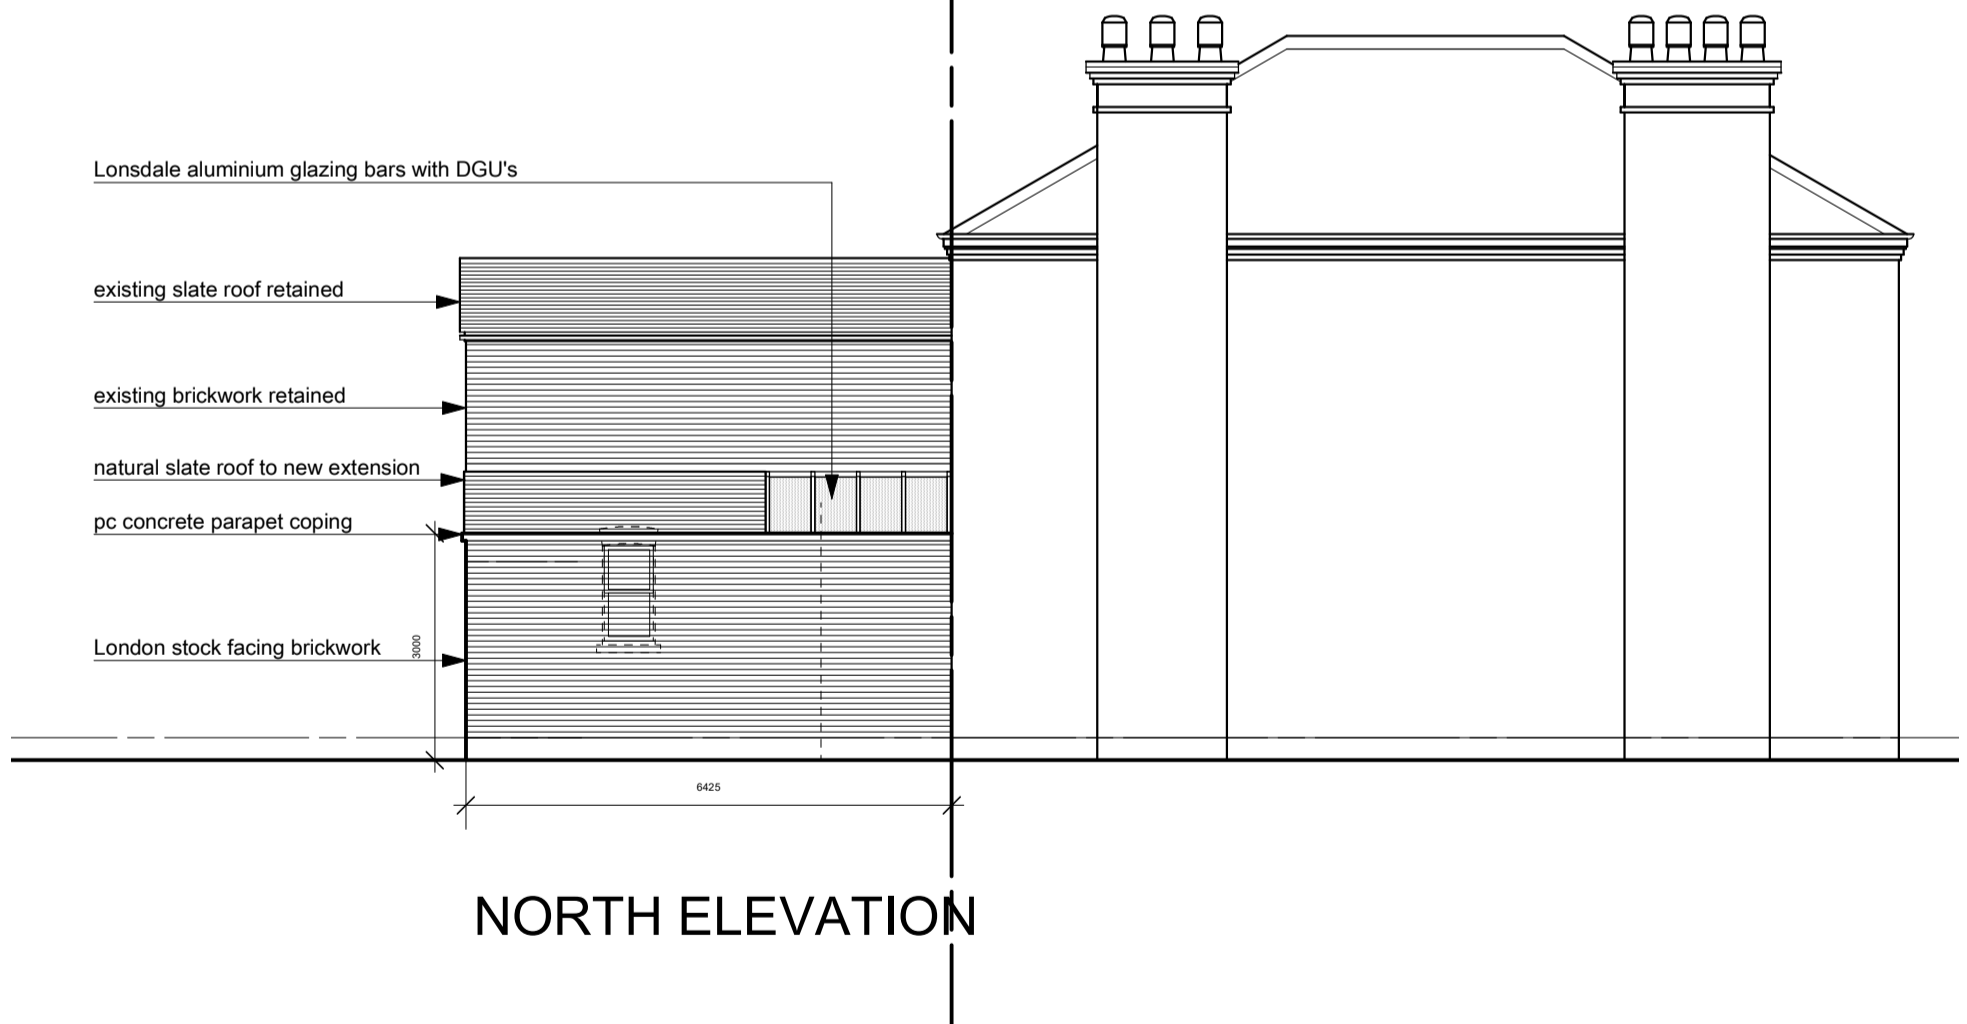

EAST ELEVATION

NORTH ELEVATION

Revisions	Dwg No: 2091/14	Rev:
Project: Flat 3 90 Shoot Up Hill London NW2 3XJ Alterations	Scale: 1:100 @ A3 Date: June 2017	
Drawing: Elevations - proposed	C.J.Joule 24 Somali Road London NW2 3RL Tel: 0207 435 1640	