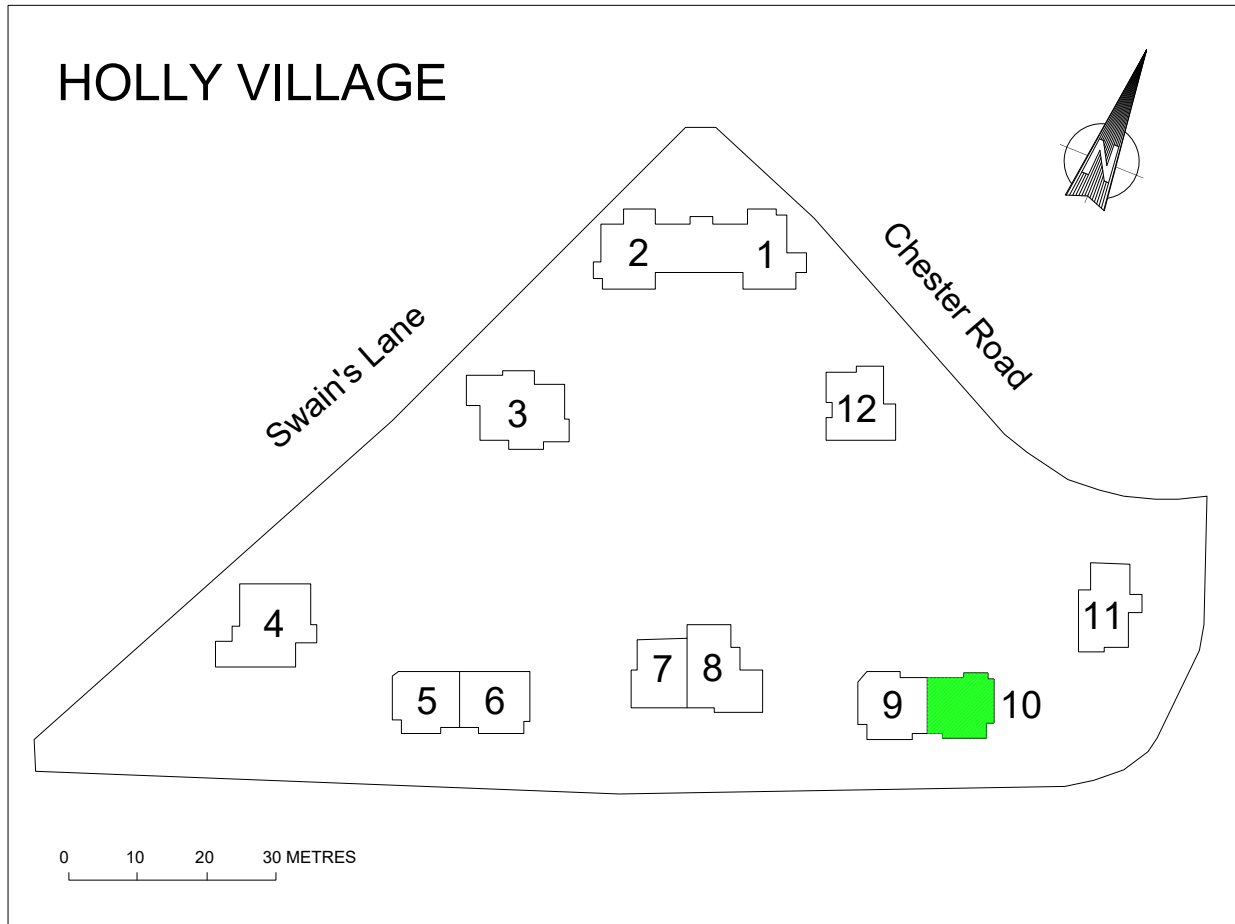

SITE PLAN

No.10

Holly Village

PROJECT: 10 Holly Village N6 6QJ
DRAWING No: 10 Holly Village N6 6QJ siteplan.12
DATE: August 2017
SNELLING & SHERRIFF