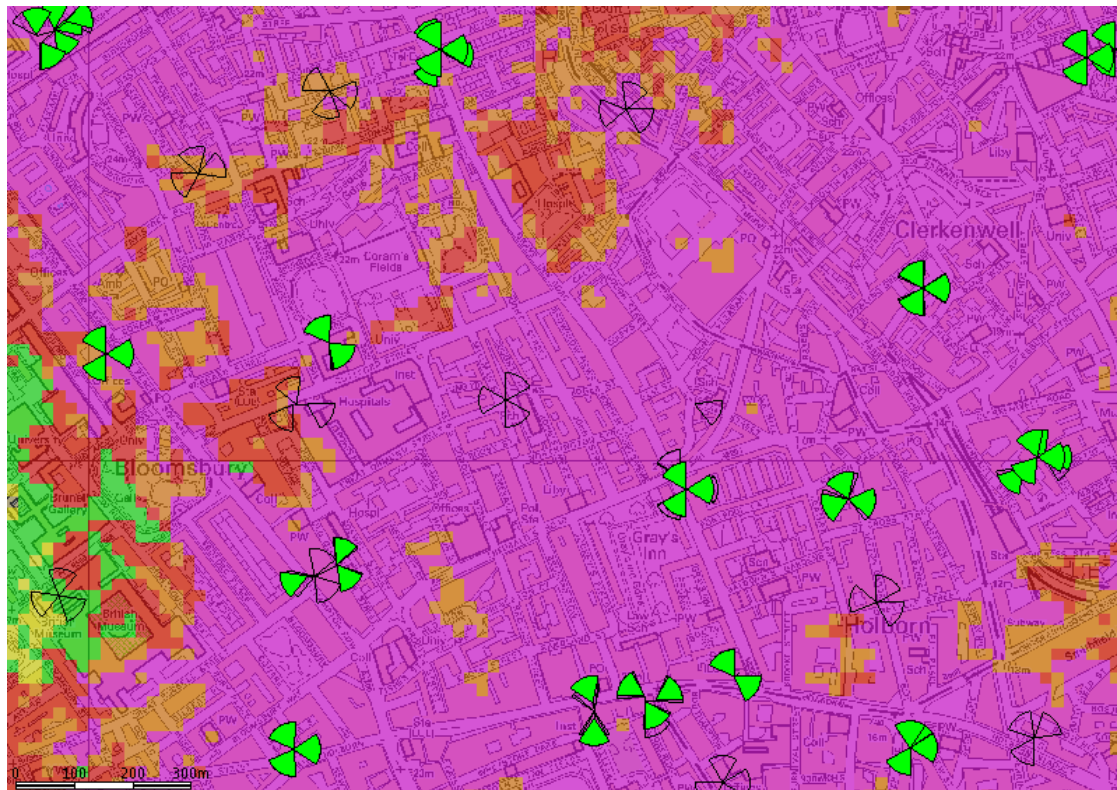

# Vodafone site 86111 coverage

London Design Team

Insert Confidentiality Level in slide footer

# 3G existing coverage

# 3G coverage with VF site 86111