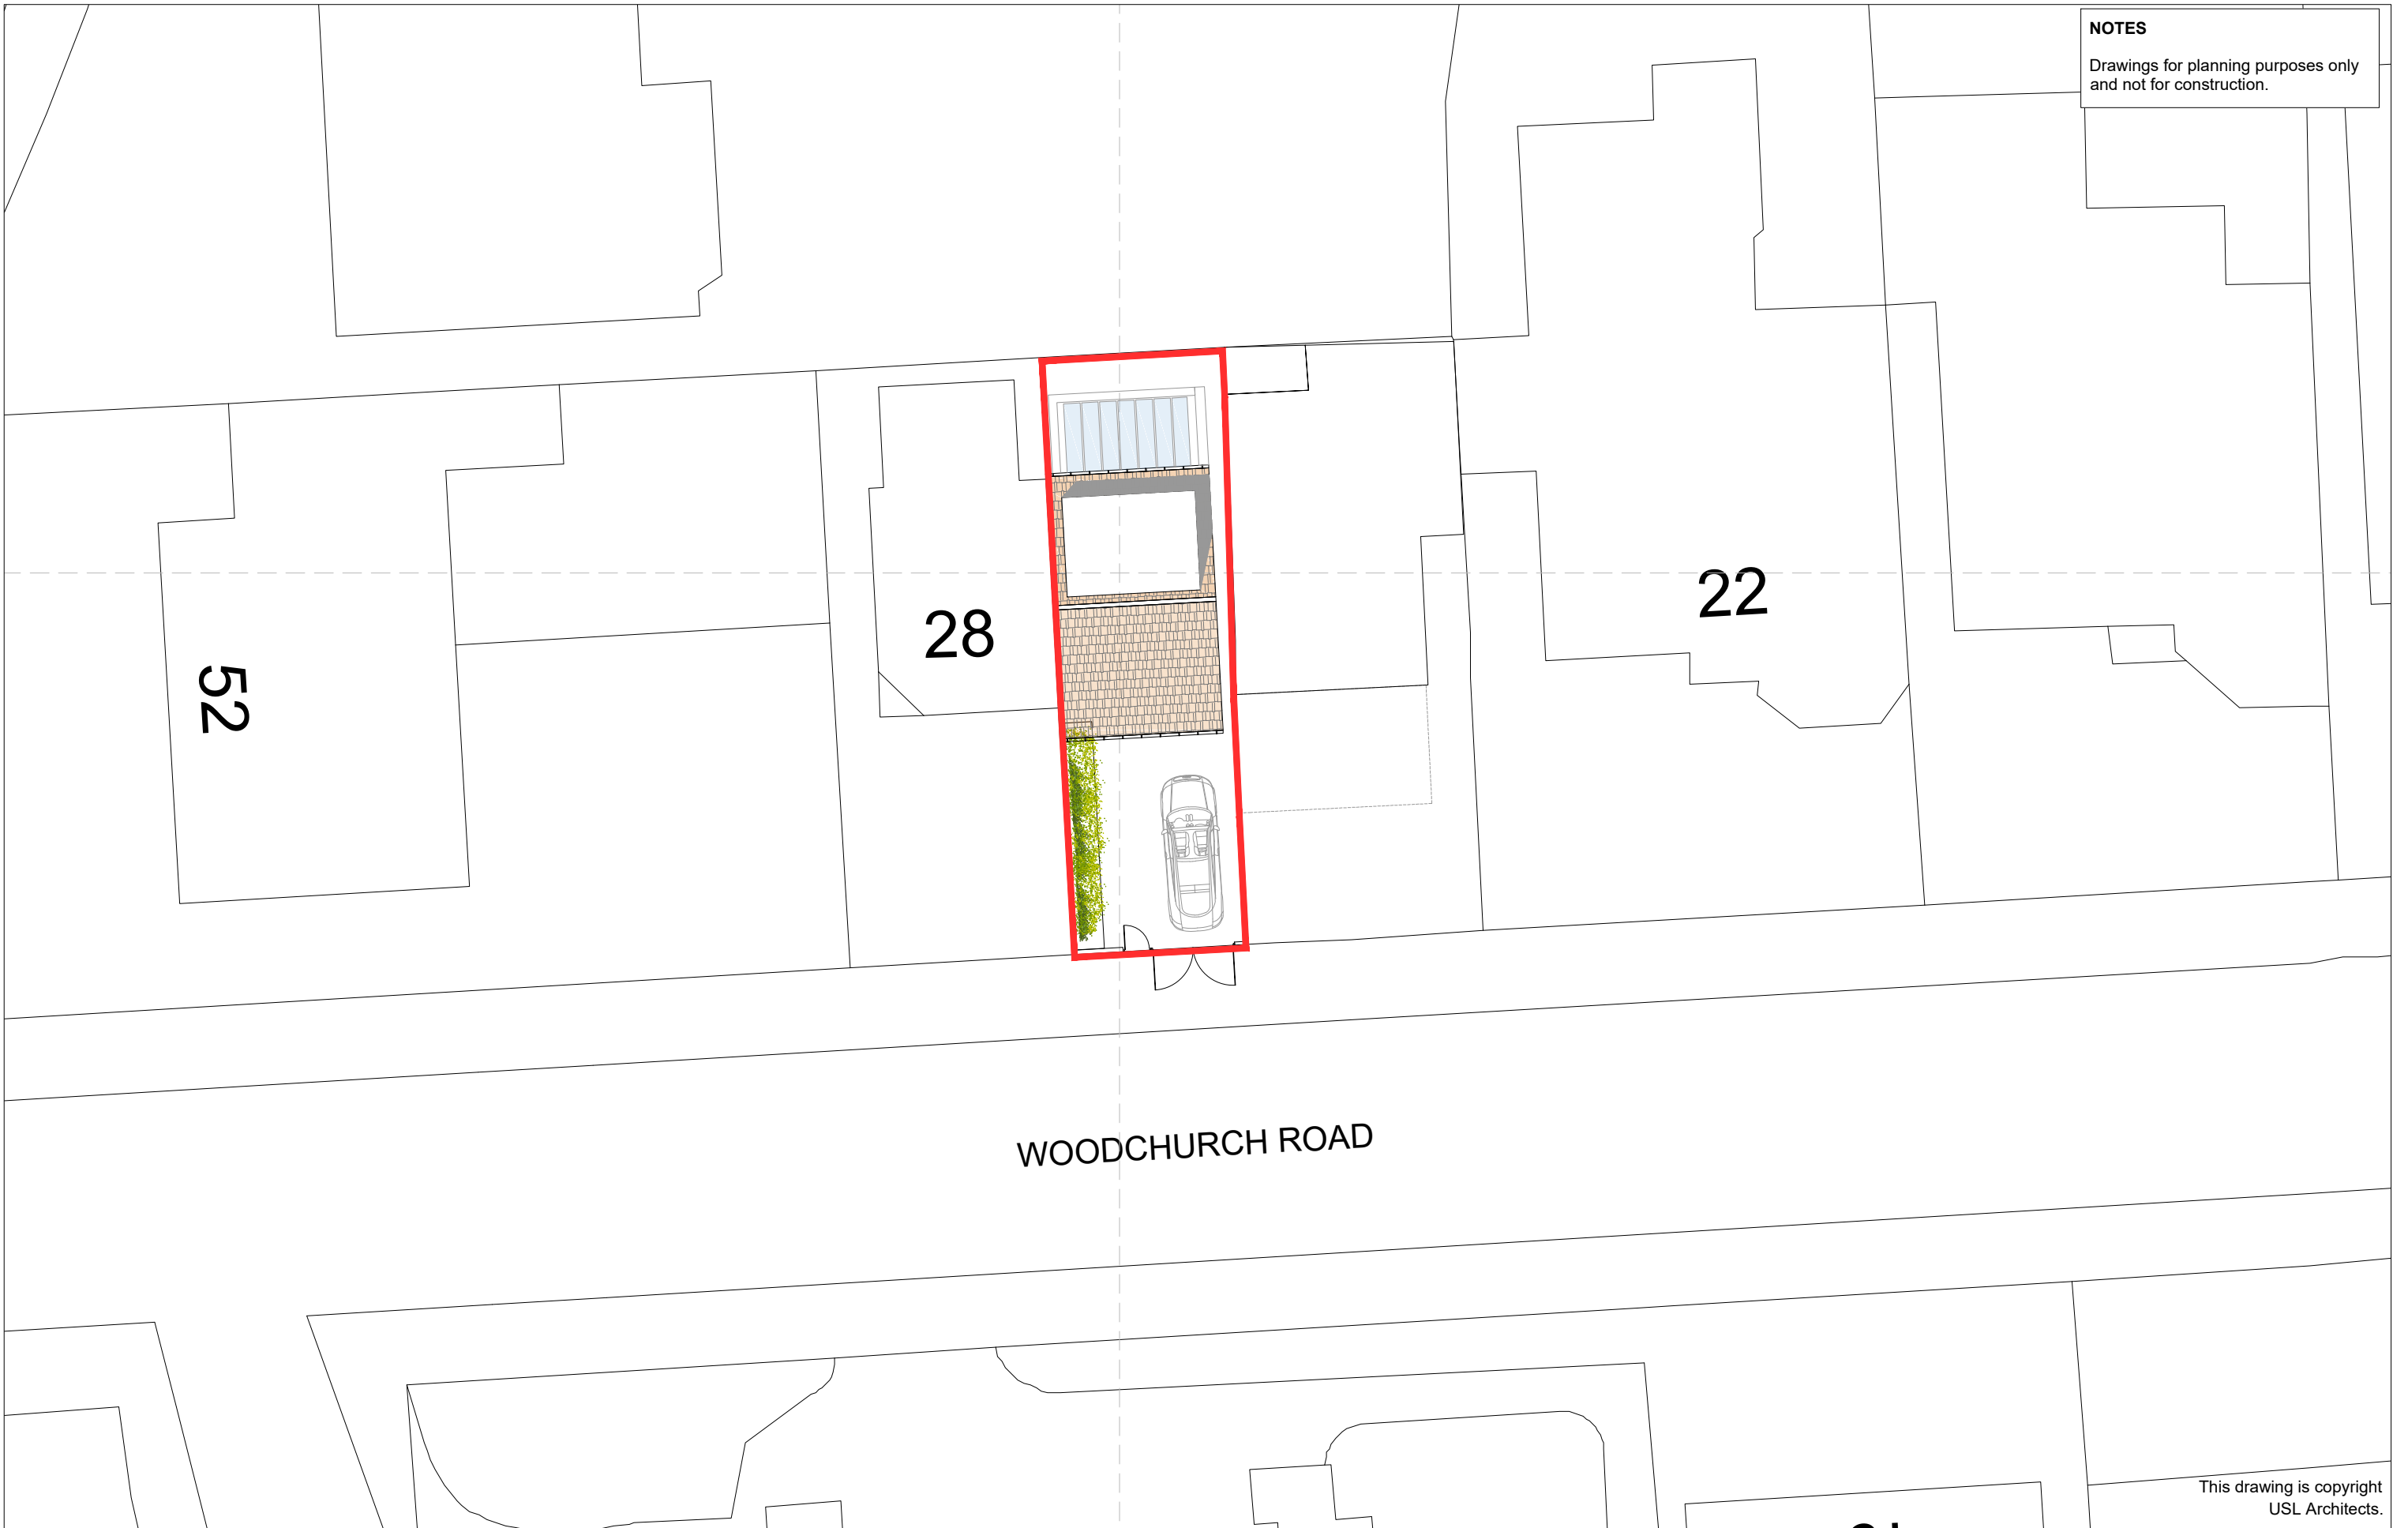

NOTES

Drawings for planning purposes only
and not for construction.

WOODCHURCH ROAD

This drawing is copyright
USL Architects.

The Busworks
North Road
United house
London N7 9DP
England

Job No.	16/WHH
Date	17/07/2017

Job
26 Woodchurch Road NW6 3PN London

Drawing
PROPOSED SITE PLAN

Drawing No.	WHH/PL/401
Drm	MK
Chk	BK

Revision

SCALE 1:200