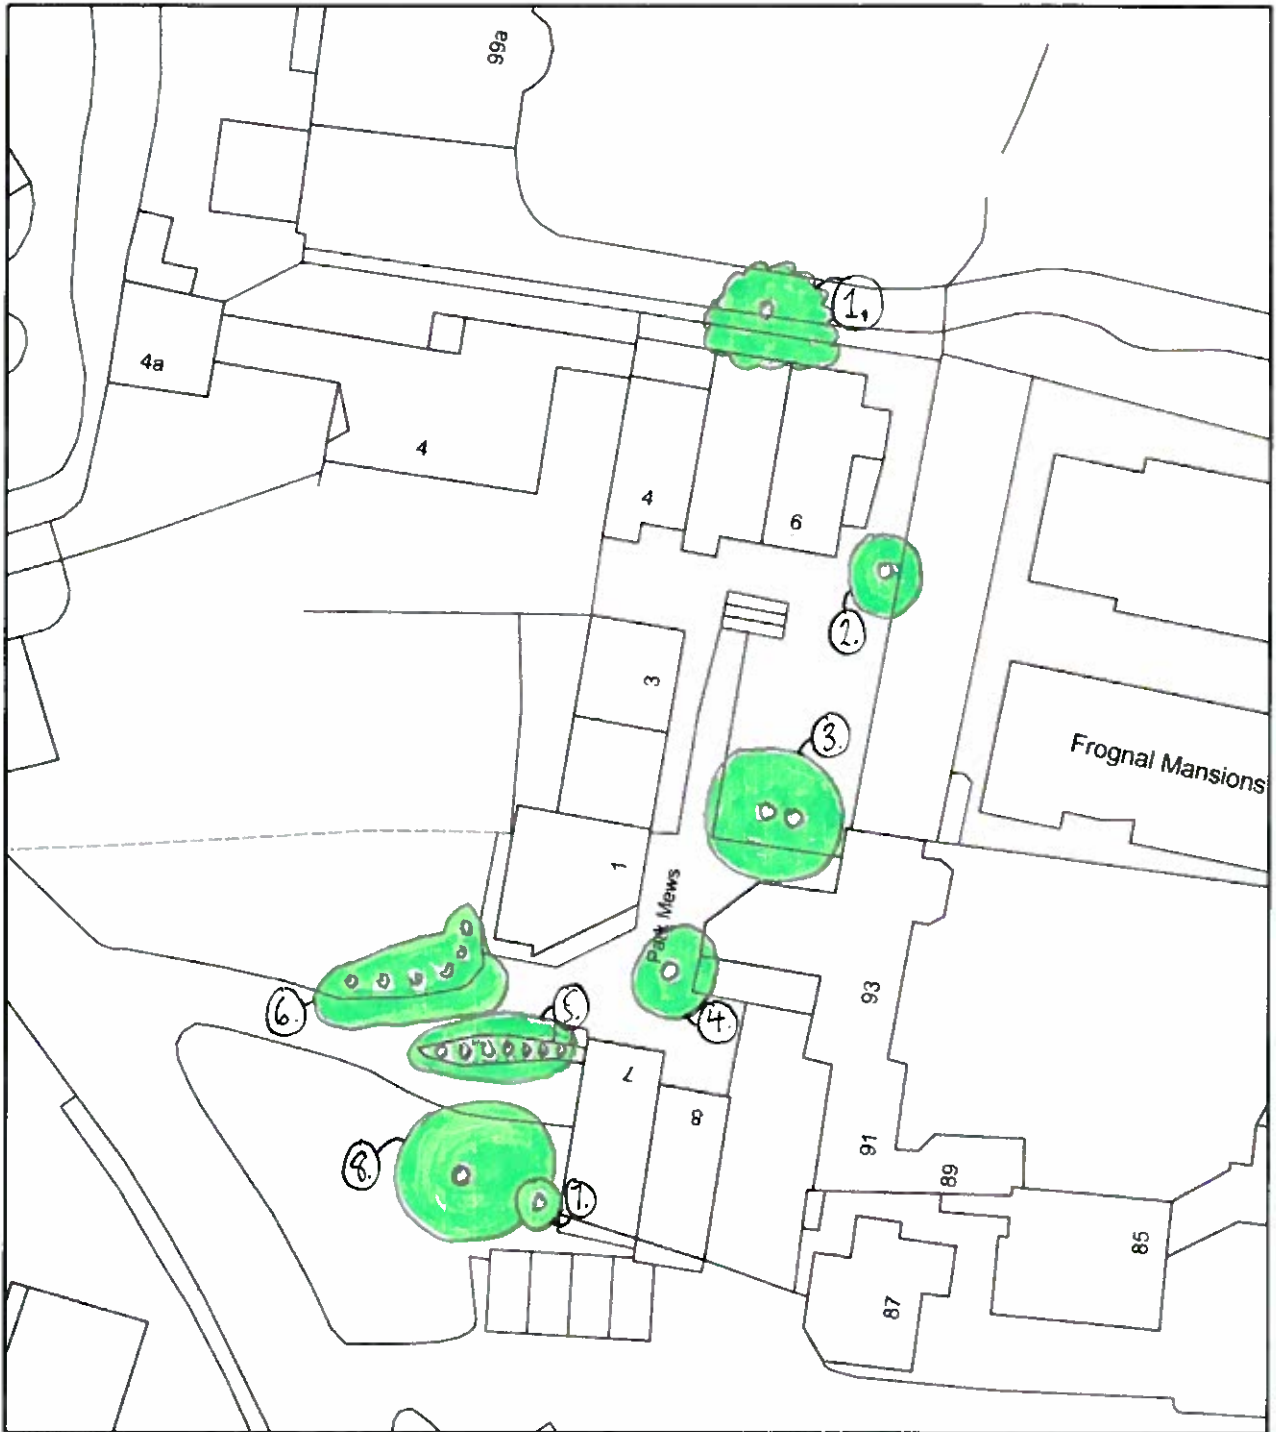

Tree Application Support

Plan Produced for: **Matt Lyons**
Date Produced: 02 Aug 2017
Plan Reference Number: TQRQM17214201605527
Scale: 1.500 @ A4

Additional information regarding the Tree Application for Oak Hill Park Mews:

1. Sycamore Tree, marked number 1 is owned by:
Roman Joukovski, 99a Frognal, London NW3 6XR

6. Conifer Trees, marked number 6 is owned by:
Igal Dimant, 4 Oak Hill Park, London, NW3 7LG

7. & 8. Dead Silver Birch and Sycamore marked numbers 7 and 8 respectively are owned by:
Oak Hill Park Estate.