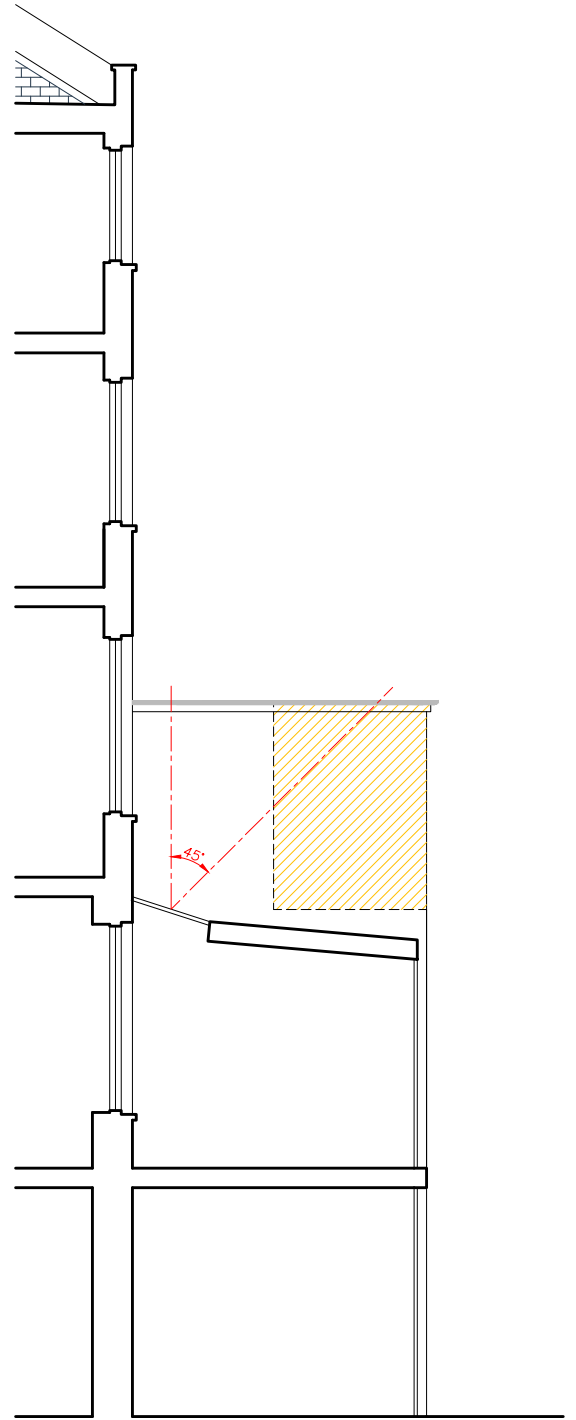

13

14

DAYLIGHTING ANGLES
 REGENTS PARK TERRACE NW1
 STEPHEN BRANDES ARCHITECTS
 1:100 @ A4
 JUL 17
 575 DL-3