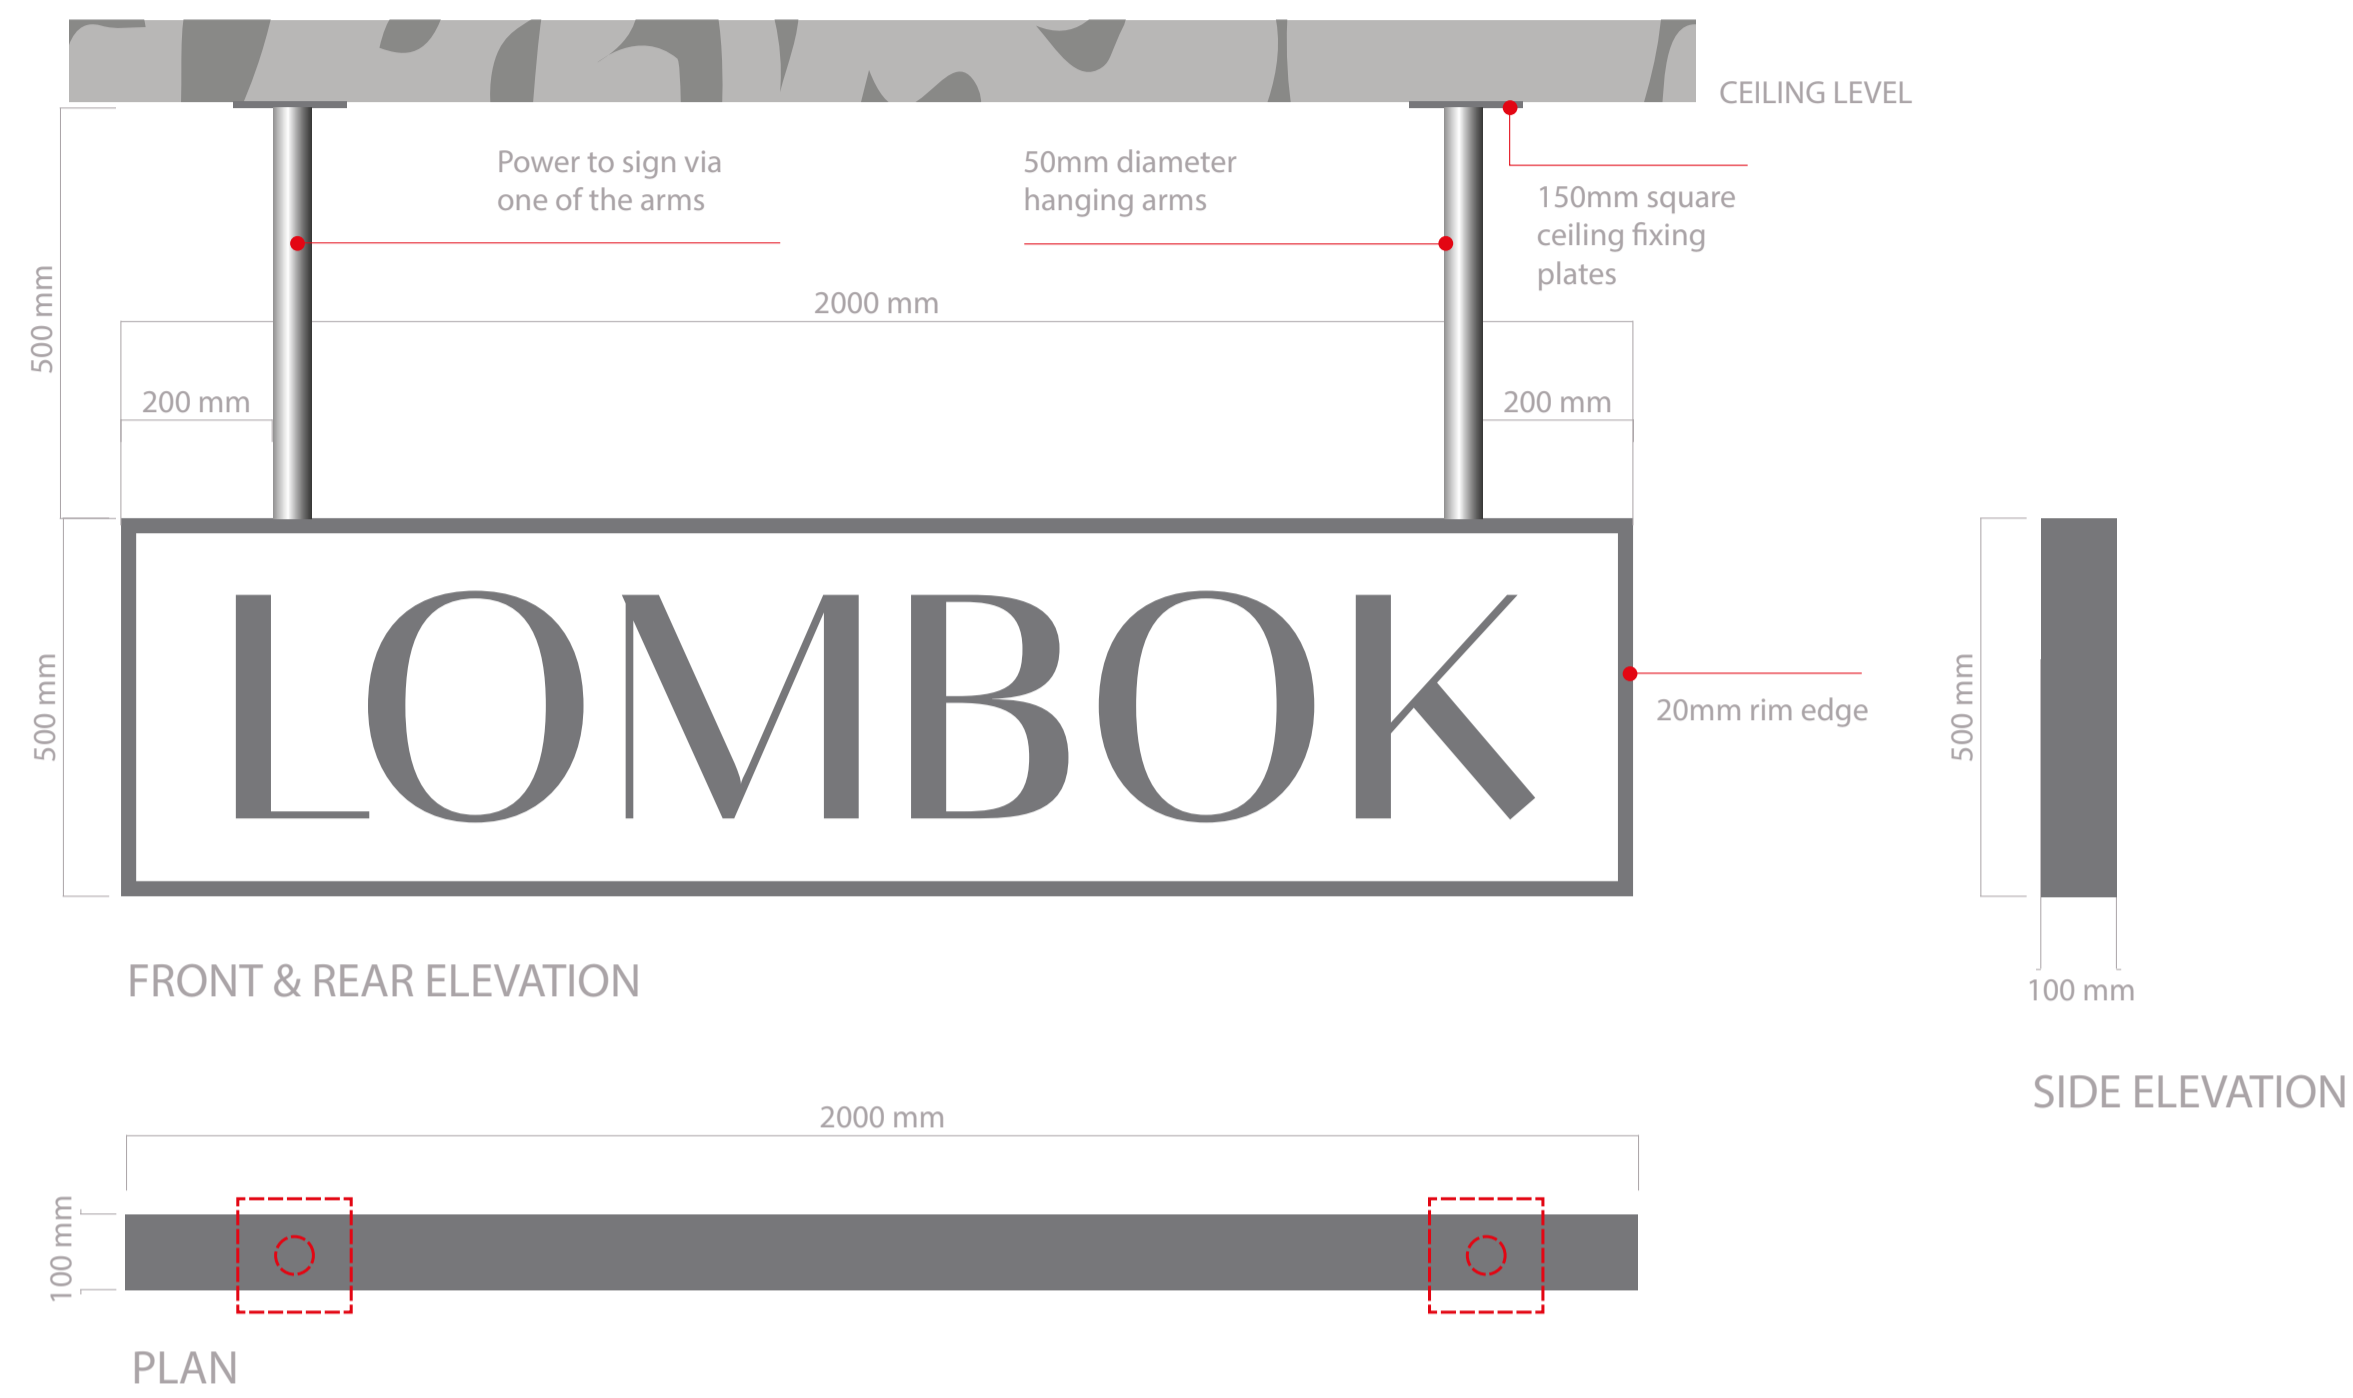

SCALE 1-10 @ A1

DOUBLESIDED HANGING SIGN

SIZE: 2000mm(wide) x 500mm(high) x 100mm(deep)

METHOD: Doublesided rim faced hanging sign sprayed to match RAL 7015 with opal acrylic faces.

"LOMBOK" text to be laser cut in 5mm thick acrylic and sprayed to match RAL 7015 and bonded to face.

LED light sheet for face illumination on both sides.