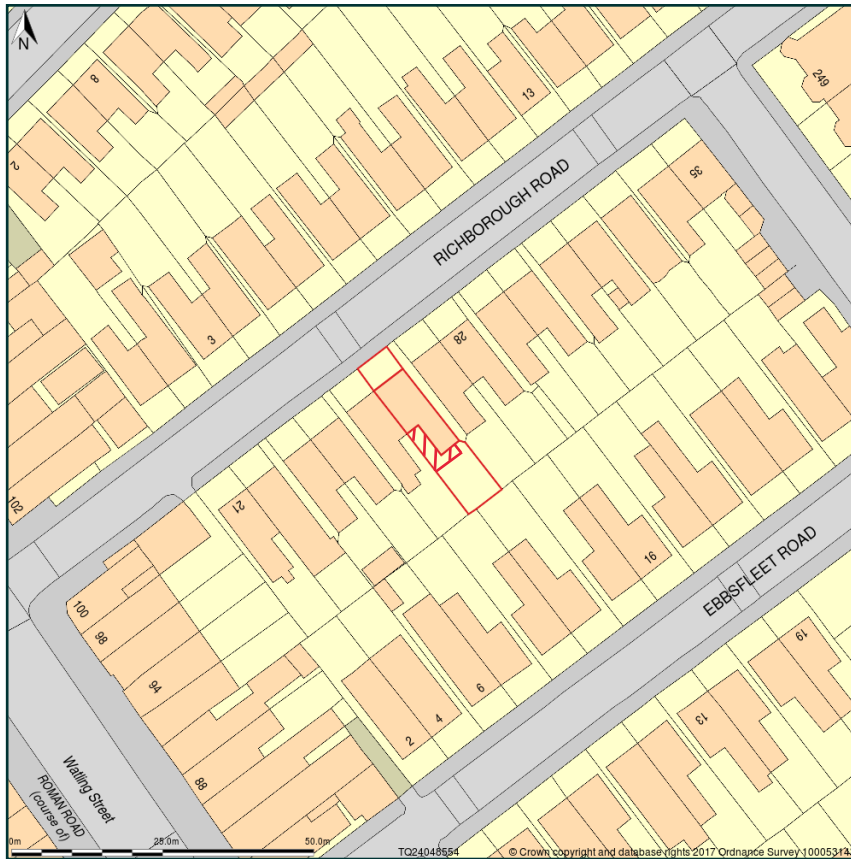

26 Richborough Road London NW2 3LX

Site Plan shows area bounded by: 523977.87, 185474.51 524119.29, 185615.94 (at a scale of 1:1250), OSGridRef: TQ24048554. The representation of a road, track or path is no evidence of a right of way. The representation of features as lines is no evidence of a property boundary.

Produced on 18th Jul 2017 from the Ordnance Survey National Geographic Database and incorporating surveyed revision available at this date. Reproduction in whole or part is prohibited without the prior permission of Ordnance Survey. © Crown copyright 2017. Supplied by [www.buyaplan.co.uk](http://www.buyaplan.co.uk) a licensed Ordnance Survey partner (100053143). Unique plan reference: #00242286-58A528