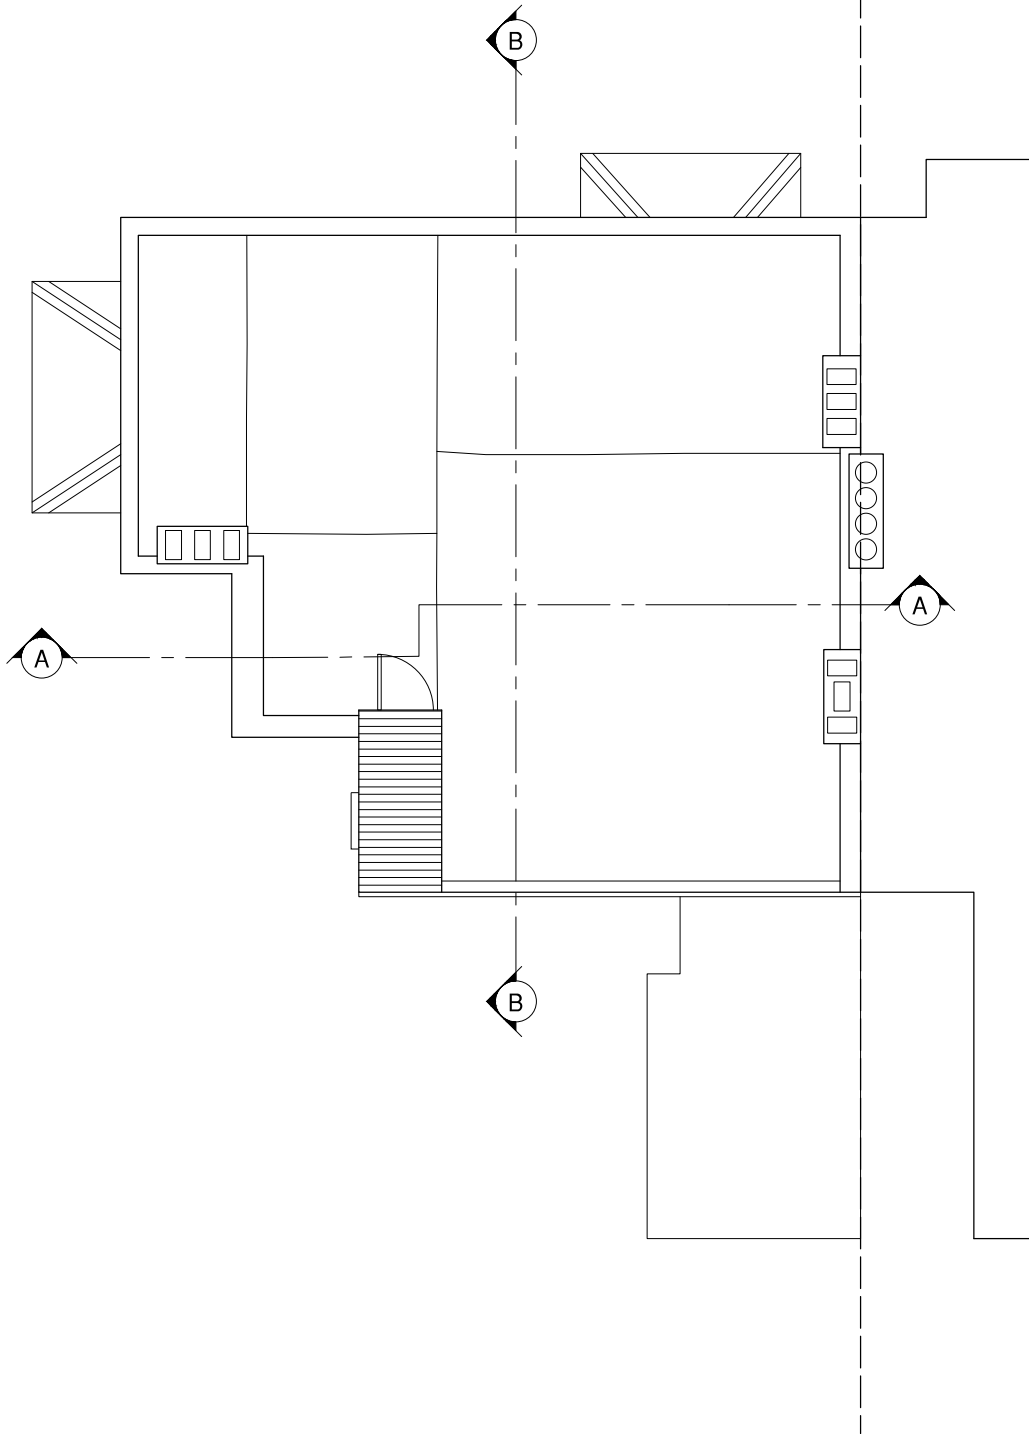

ROOF PLAN

57 Burrard Road 55 Burrard Road

SECTION B-B

NOTES

DO NOT SCALE FROM THIS DRAWING EXCEPT FOR THE PURPOSES OF PLANNING AND BUILDING REGULATIONS. ALL DIMENSIONS TO BE CHECKED ON SITE.

REVISION:

PROJECT TITLE

57 BURRARD ROAD

AURAA
STUDIO

www.auraa.studio
info@auraa.studio

1A Chalk Farm Parade
London NW3 2BN

TITLE

SECTION B-B AND ROOF PLAN
AS EXISTING

DATE

27.07.2017

SCALE

1/100 @ A3

DRAWN

LC / RL

STATUS

INFORMATION

DRG No

1748_EX_110