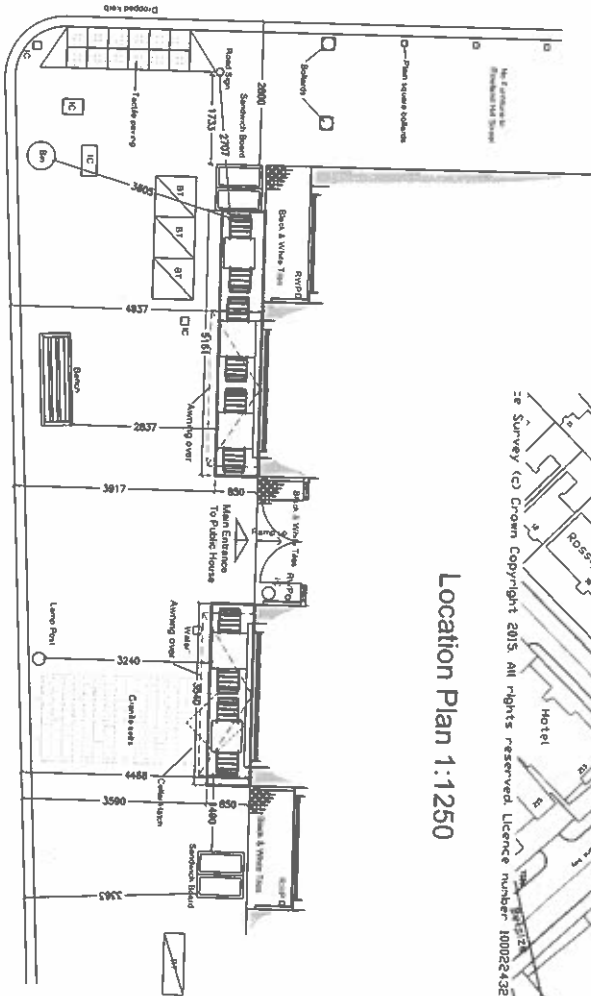

Rowland Hill Street

Haverstock Hill

Location Plan 1:1250