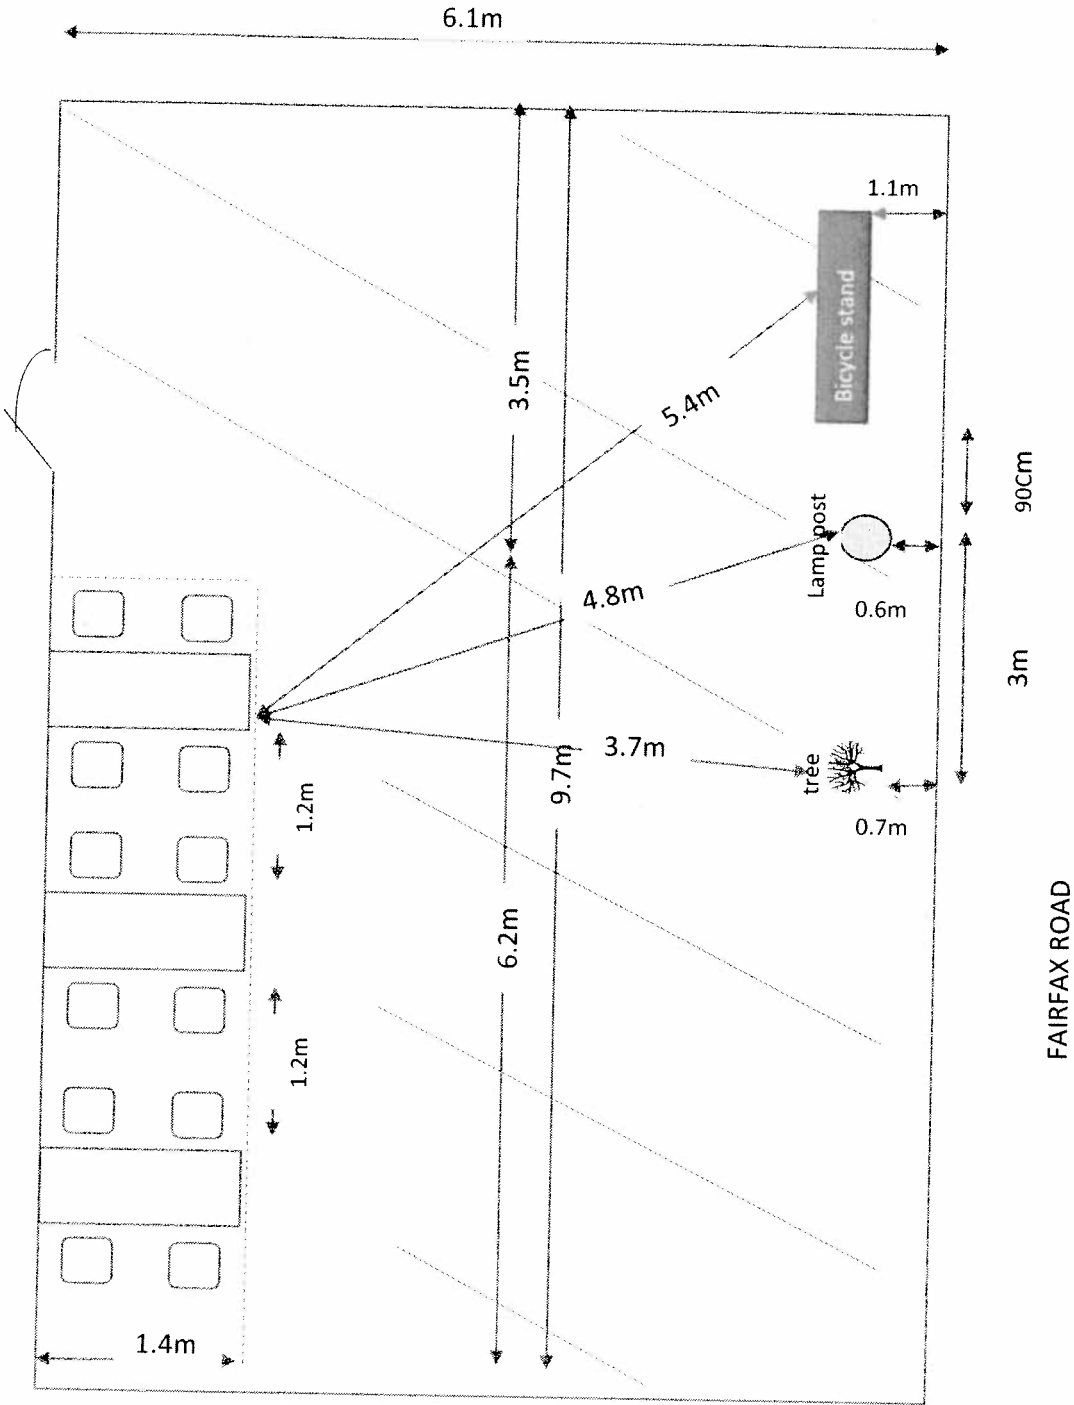

SINGAPORE GARDEN

83 FAIRFAX ROAD
LONDON NW6 4DY

AREA TO BE
OCCUPIED BY T&C

TABLE
1.4m*0.7M

CHAIR 0.5m*0.5m

PEDESTRIAN AREA