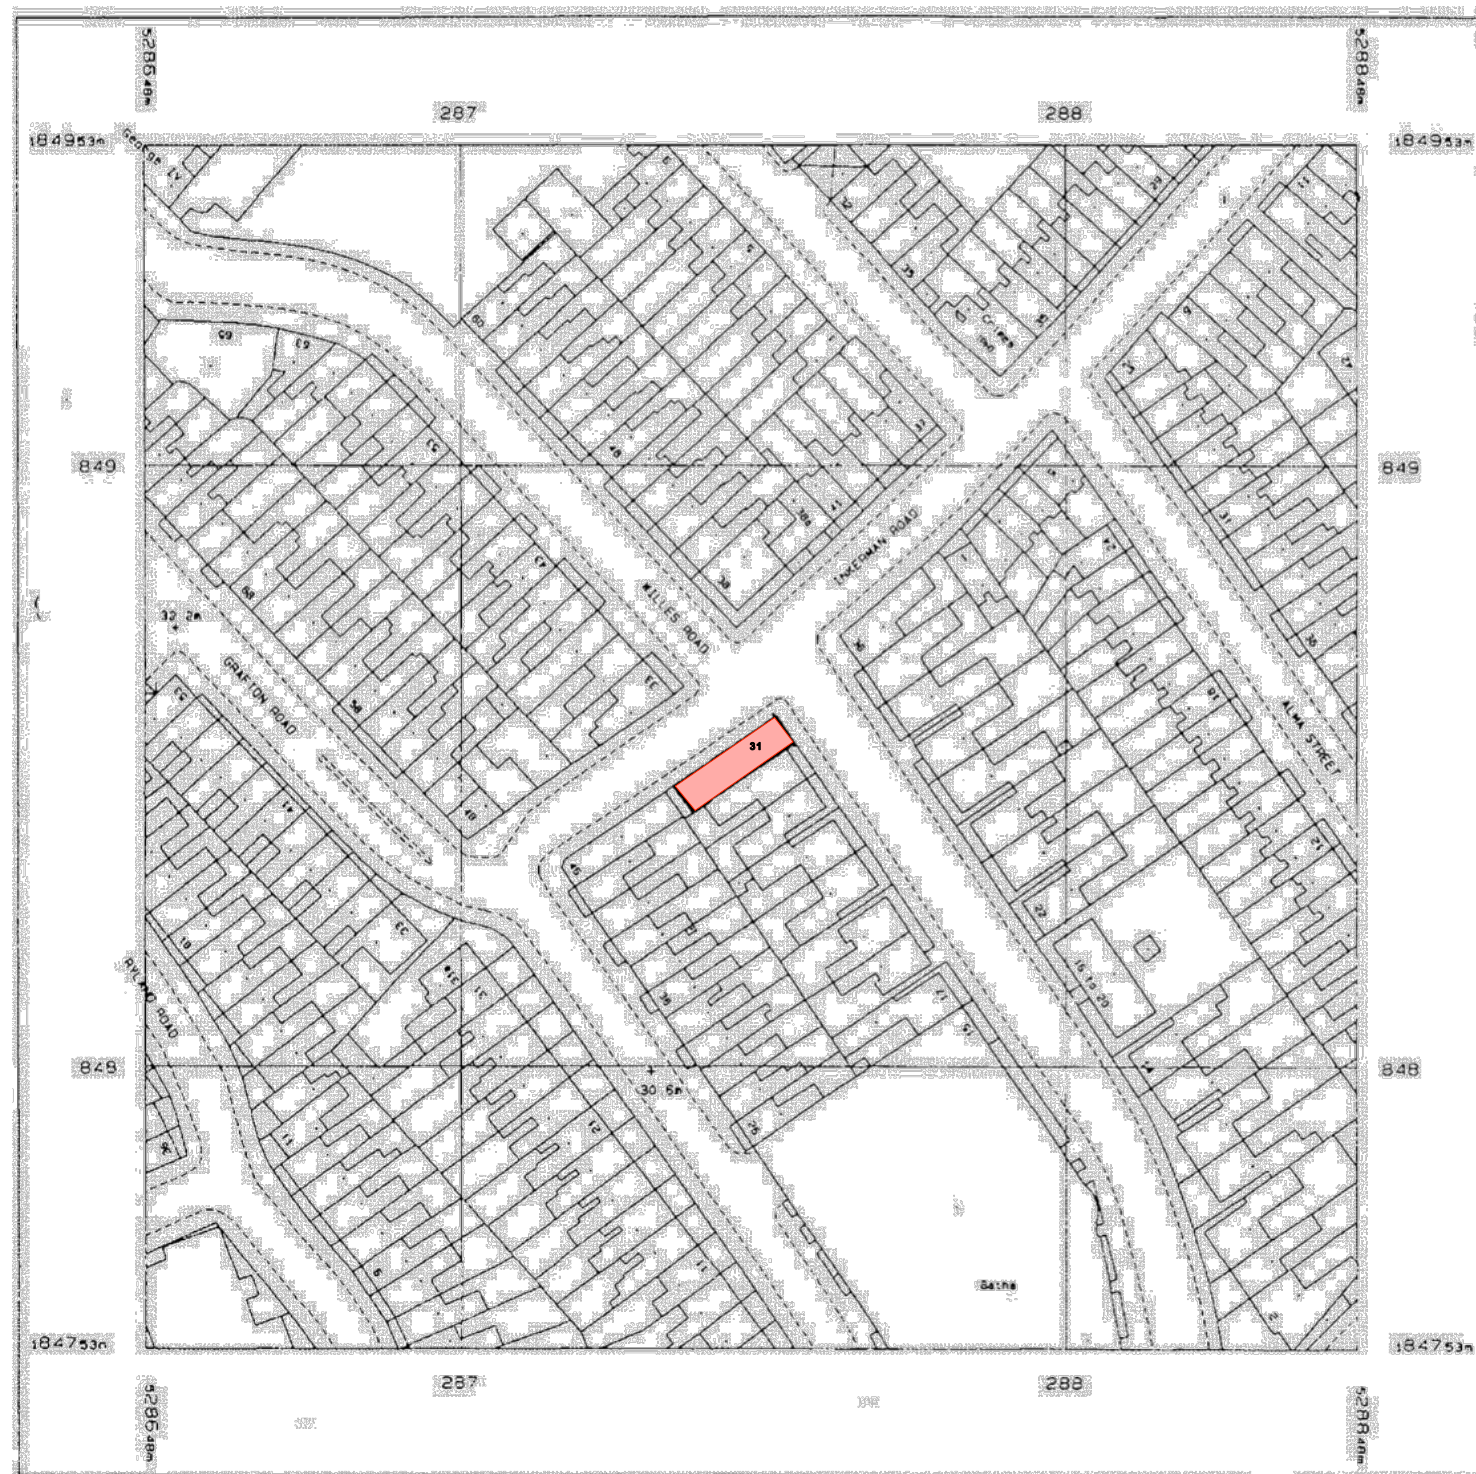

LOCATION MAP

© Knott Architects
98B Tollington Park
London N4 3RB
tel: (020) 72638844
mail@knottarchitects.co.uk

Revisions

KNOTT

31 Willes Road

Location Map

Scale 1:1250 @ A3

Date: July 2017