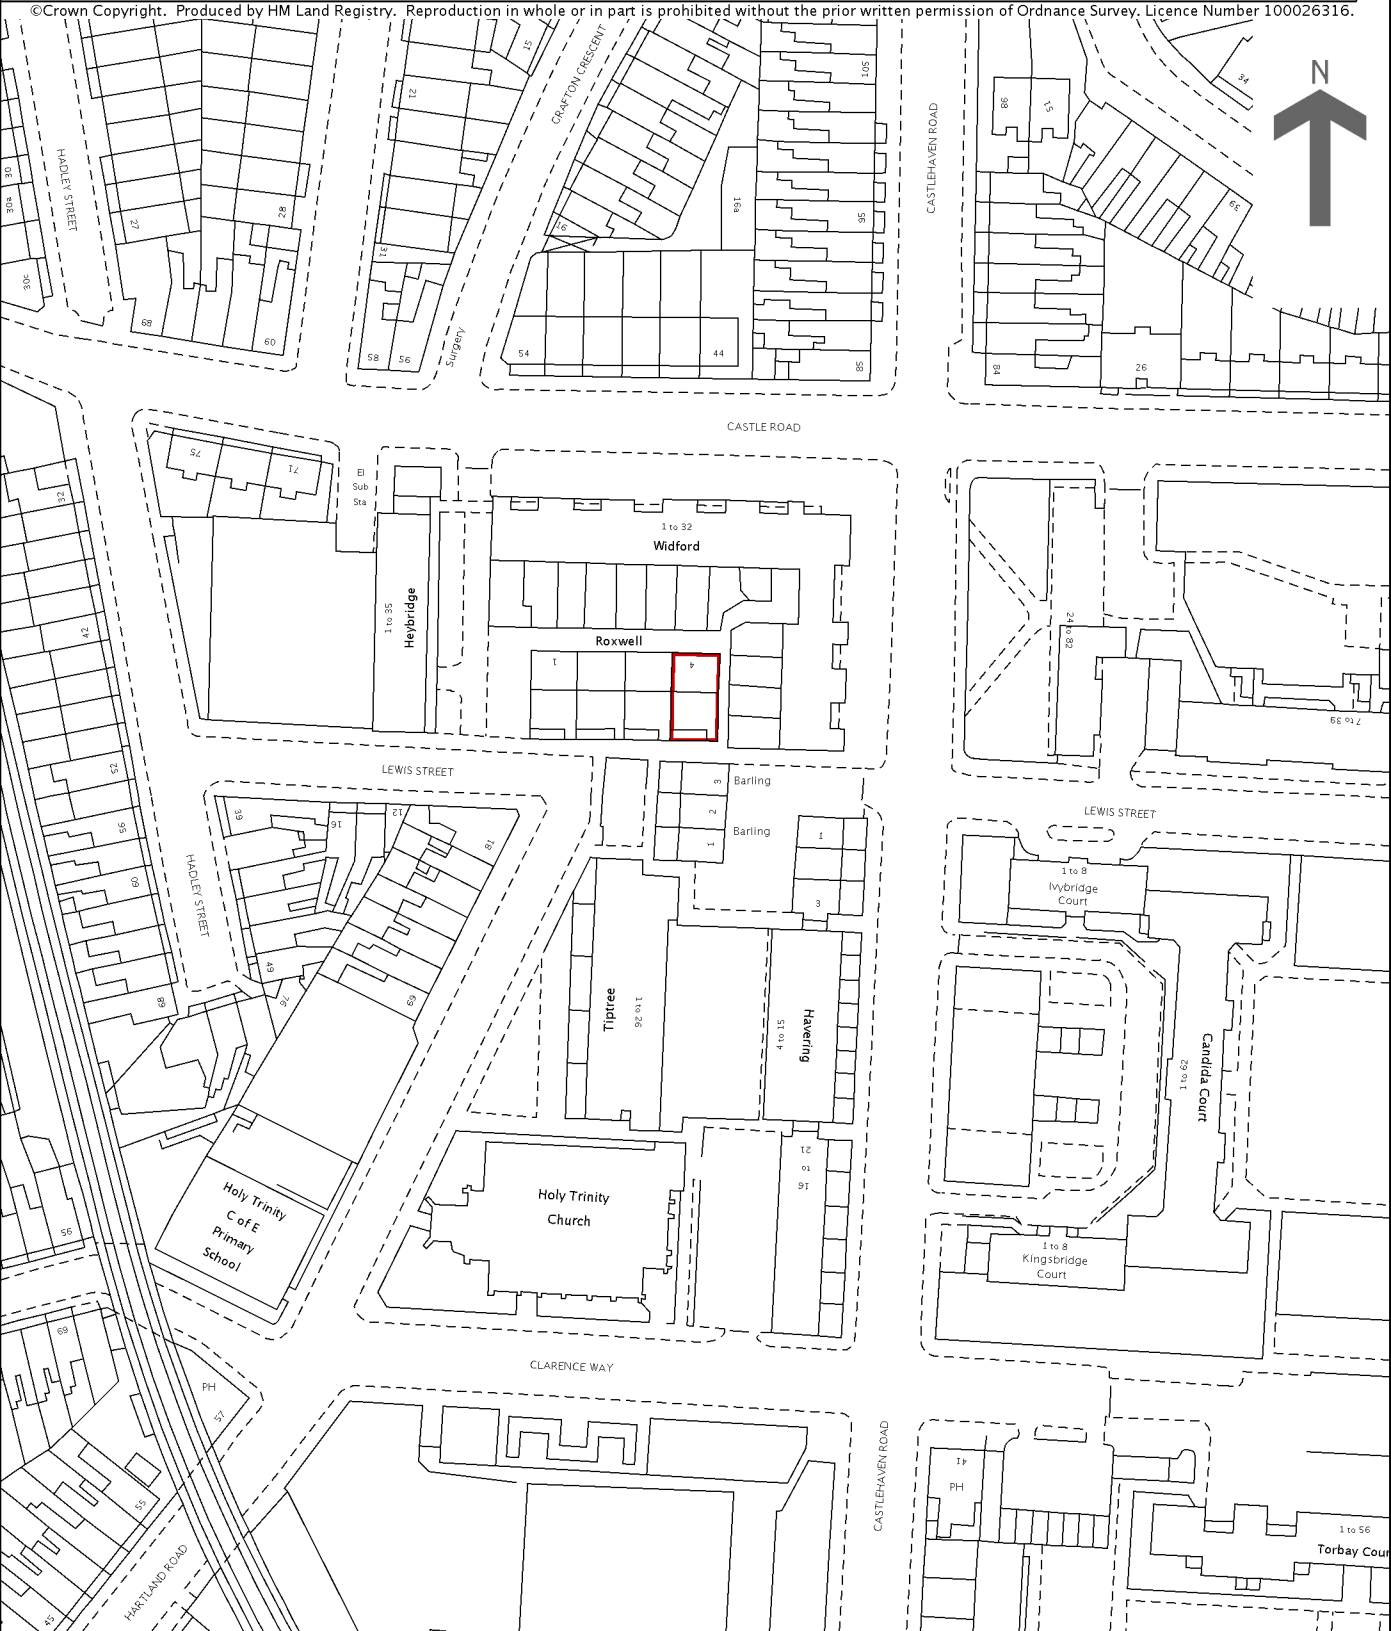

HM Land Registry Current title plan

Title number **NGL802973**
Ordnance Survey map reference **TQ2884NE**
Scale **1:1250**
Administrative area **Camden**

© Crown Copyright. Produced by HM Land Registry. Reproduction in whole or in part is prohibited without the prior written permission of Ordnance Survey. Licence Number 100026316.

This is a copy of the title plan on 20 JUL 2017 at 15:53:51. This copy does not take account of any application made after that time even if still pending in HM Land Registry when this copy was issued.

HM Land Registry endeavours to maintain high quality and scale accuracy of title plan images. The quality and accuracy of any print will depend on your printer, your computer and its print settings. This title plan shows the general position, not the exact line, of the boundaries. It may be subject to distortions in scale. Measurements scaled from this plan may not match measurements between the same points on the ground.