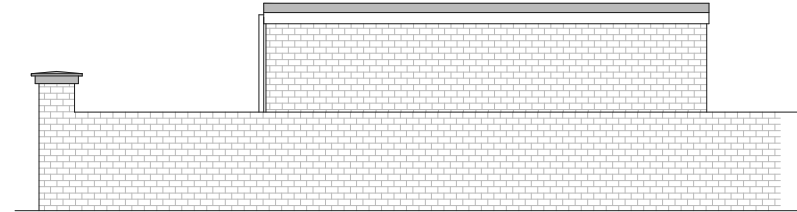

FRONT ELEVATION

SOUTH WEST ELEVATION

REAR ELEVATION

NORTH EAST ELEVATION

Project No.	115 - Ellerdale Road	Date	Rev.	Drawn	Description
Drawing Title	Existing Elevations of the garage	21-06-2017		L.E.	Planning Application
Date	July 2017	03-07-2017	1	L.E.	Planning Application
Drawing No.	115 210 EX	19-07-2017	2	L.E.	Planning Application
		Scale	1:100 @ A4		
		Rev.			