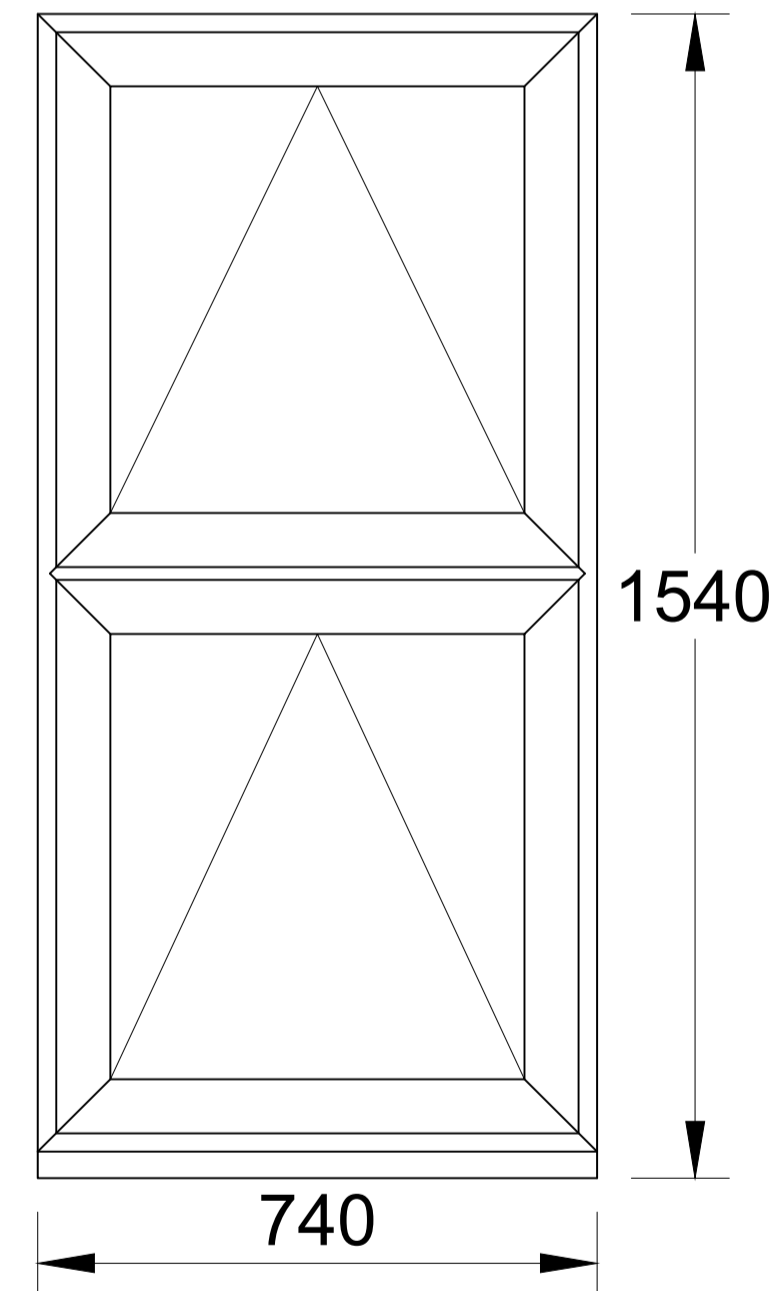

WINDOW 9,10
R10, Scale 1:10