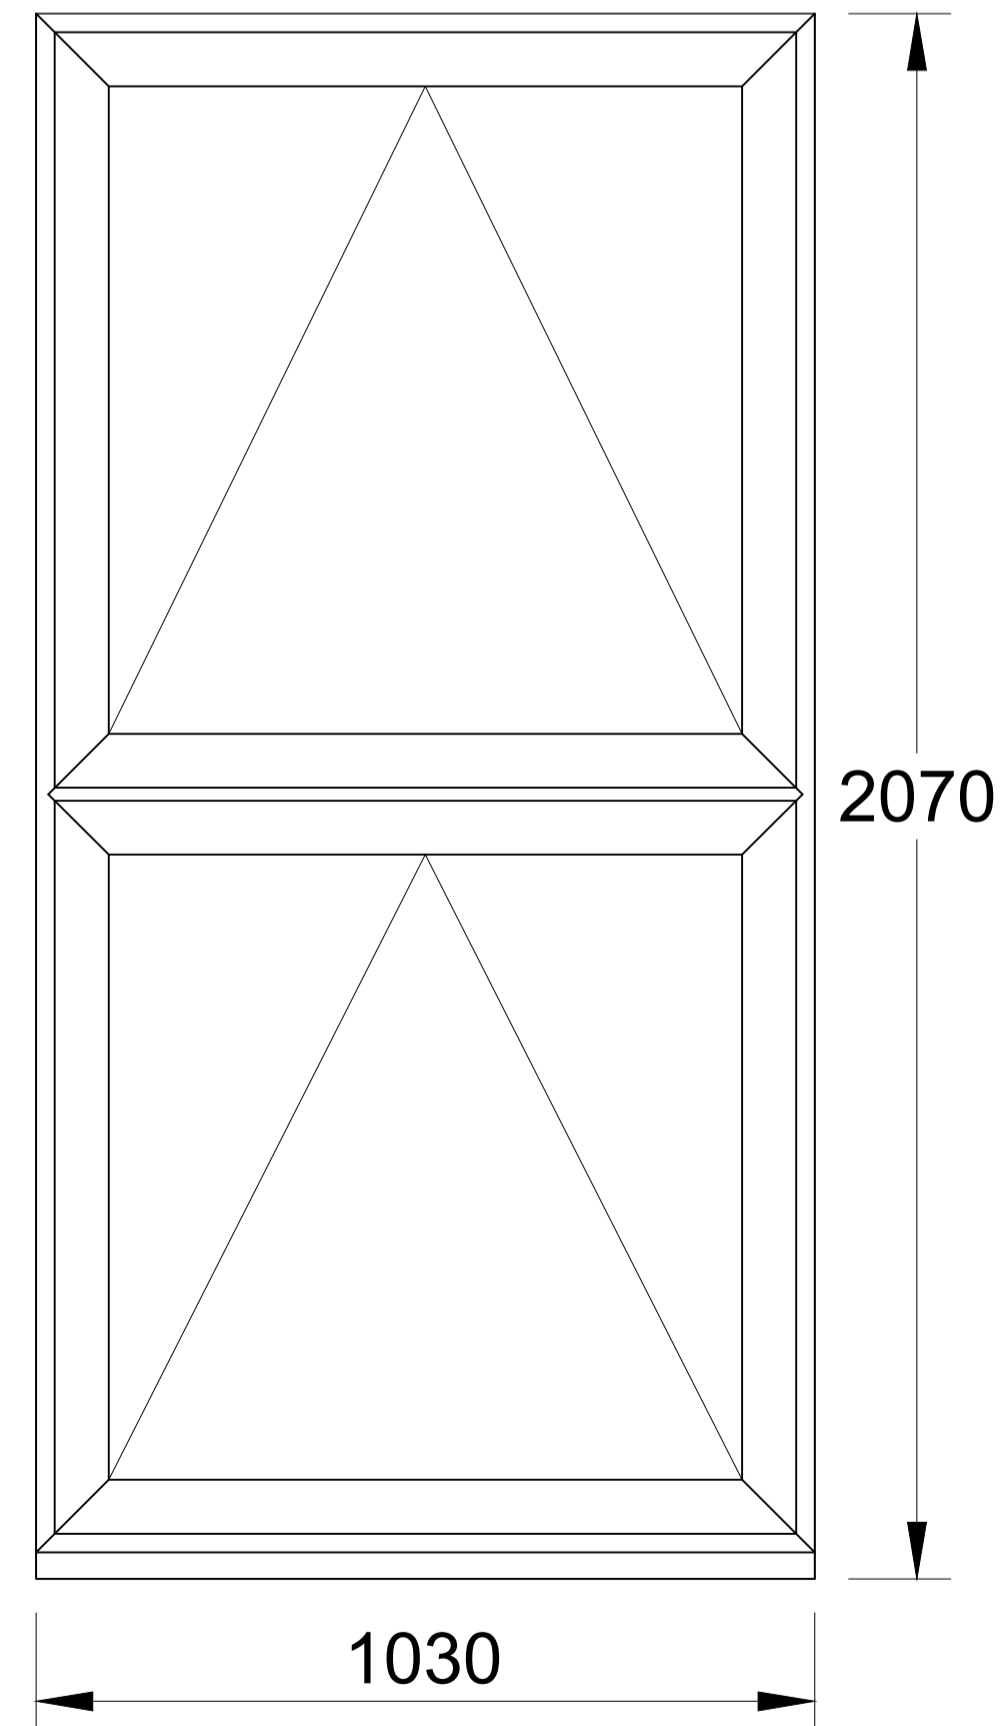

WINDOW 11, 12
R10, Scale 1:10