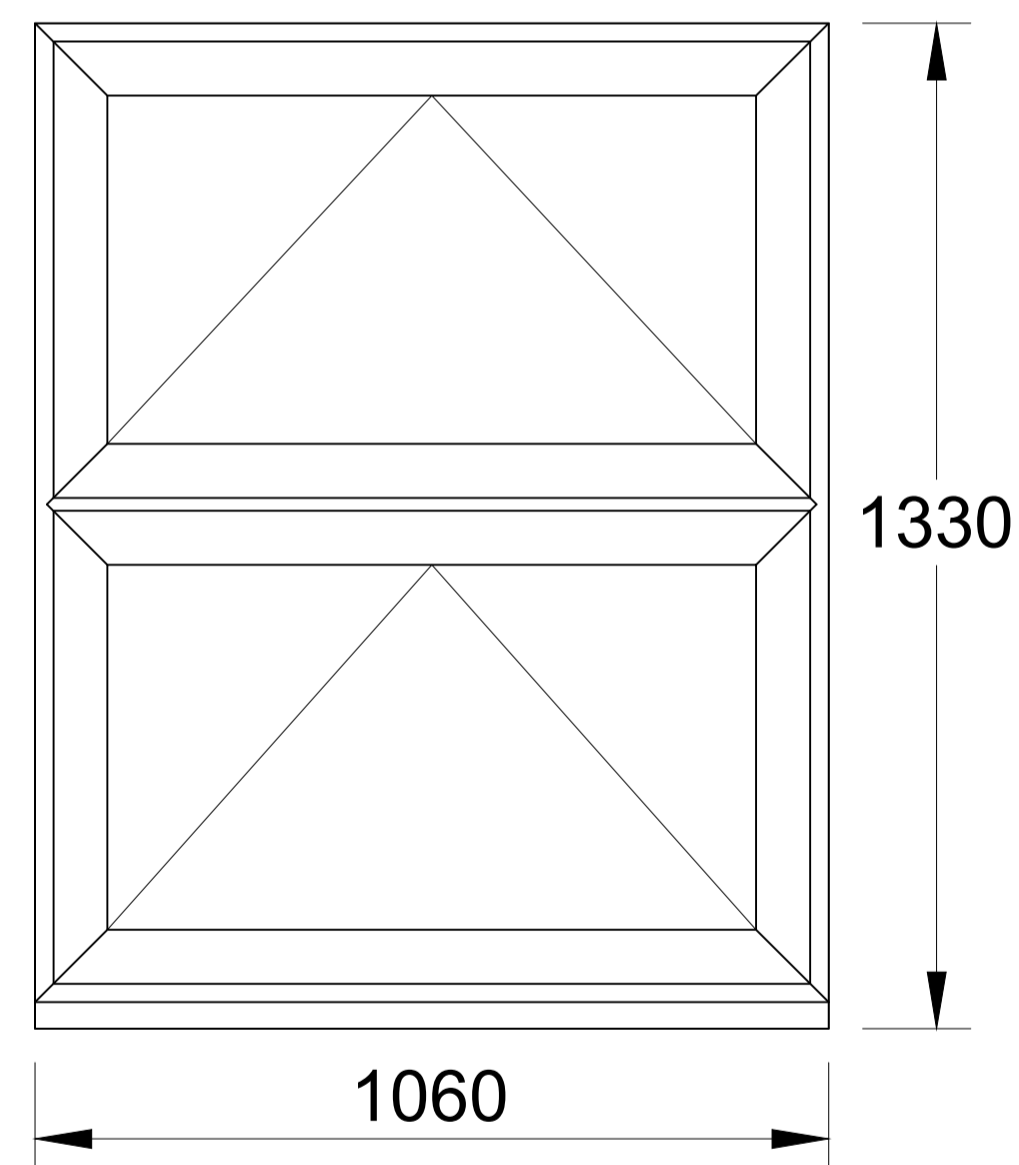

WINDOW 8
R10, Scale 1:10