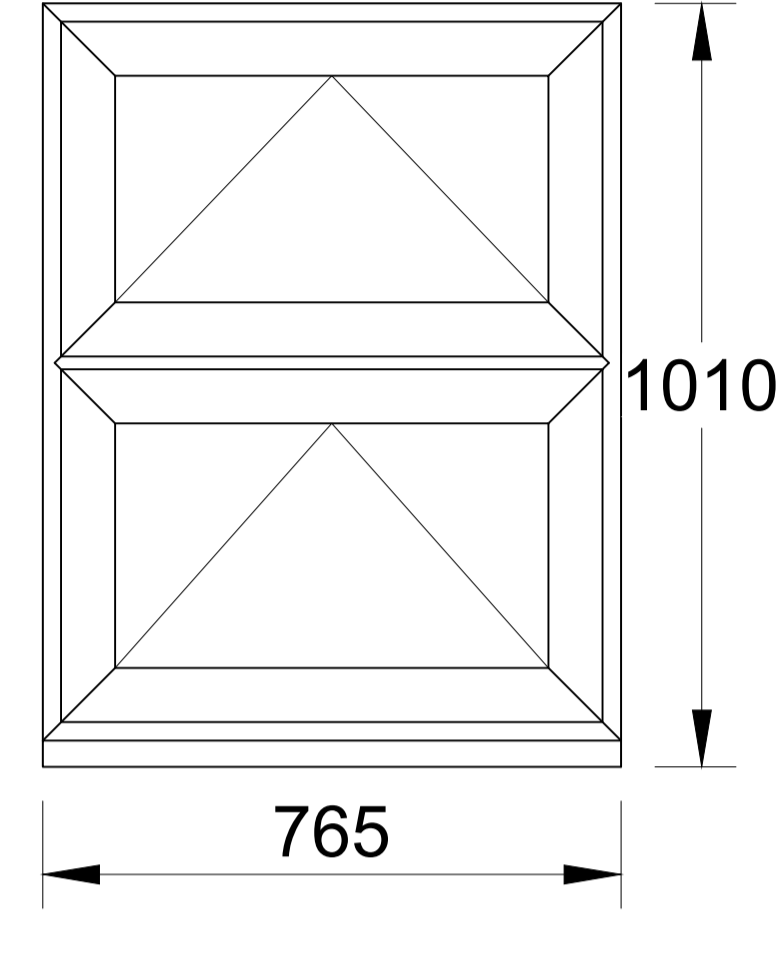

WINDOW 5, 6
R10, Scale 1:10