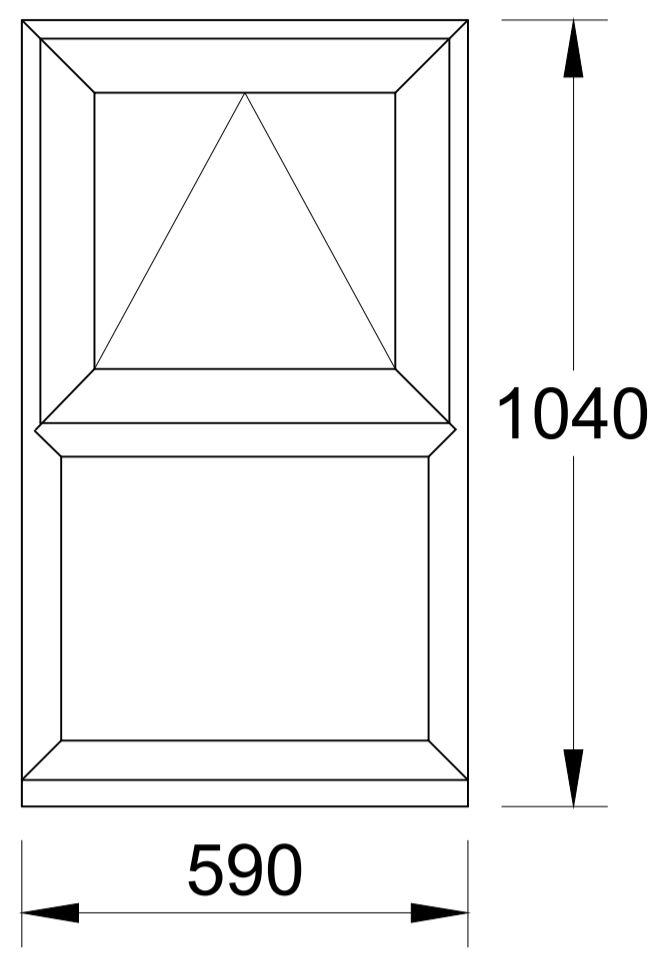

WINDOW 2
R208, Scale 1:10