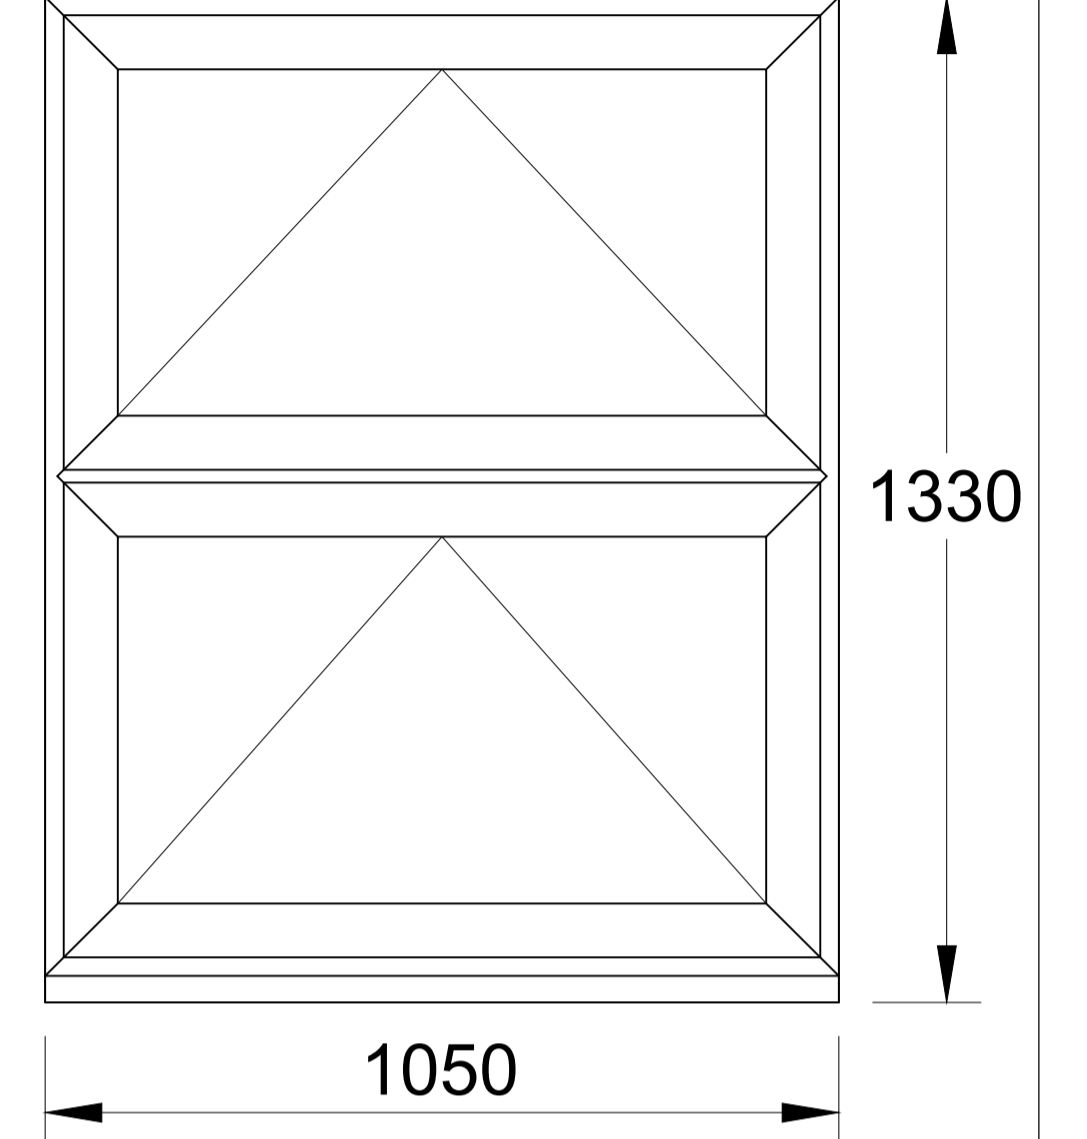

WINDOW 7
R10, Scale 1:10