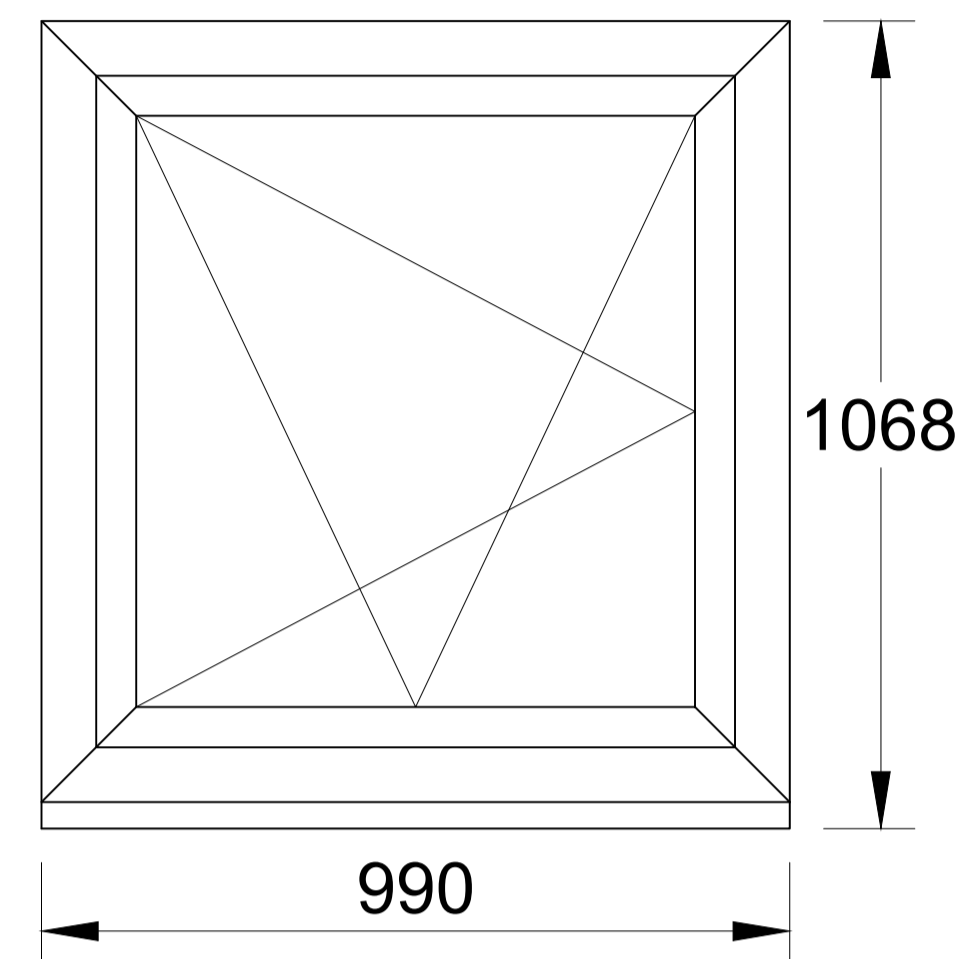

WINDOW 3
L2, Scale 1:10