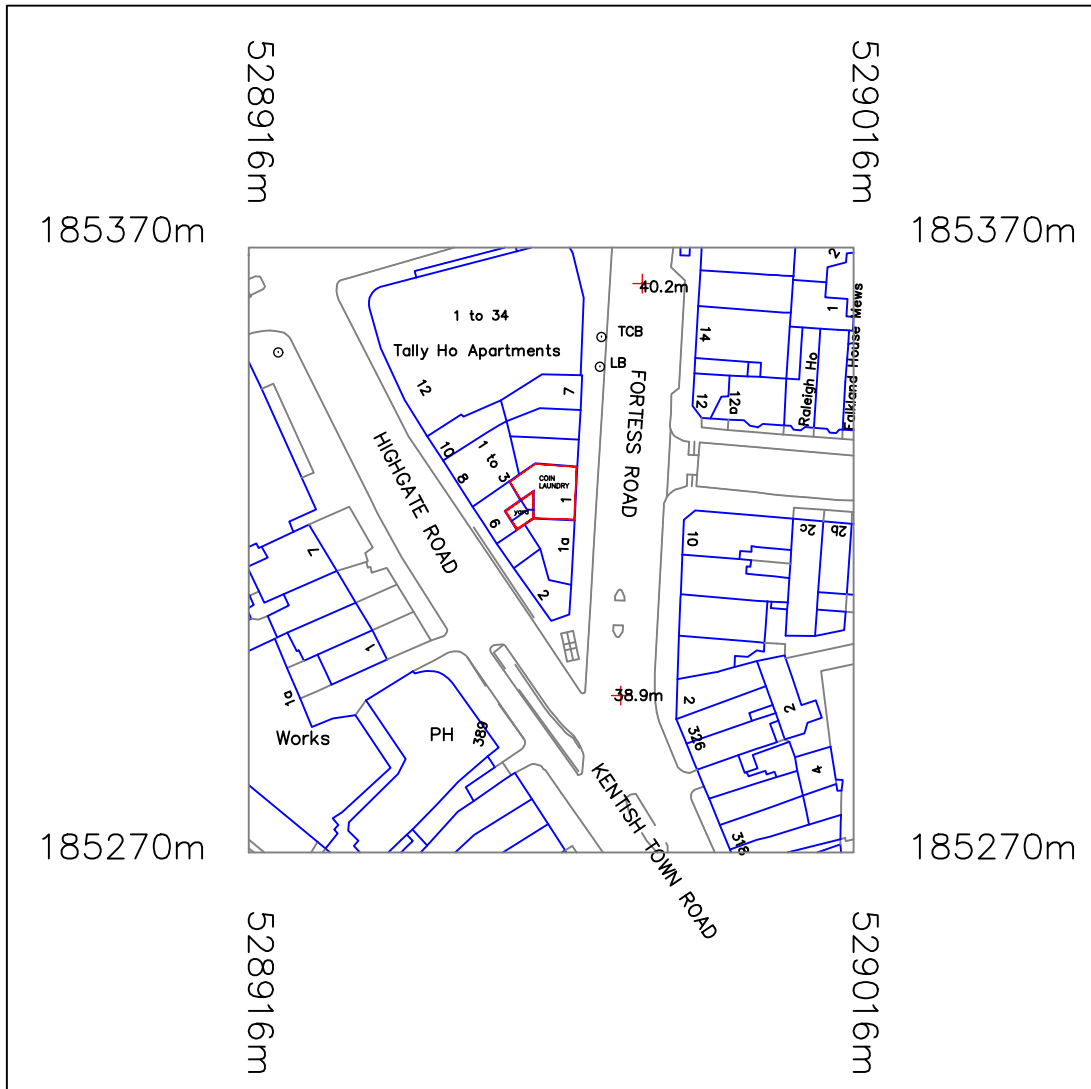

COIN LAUNDRY

1 FORTRESS ROAD . NW5 1AA

SITE LOCATION PLAN

FRKT1.P02

Metres

scale 1:1250