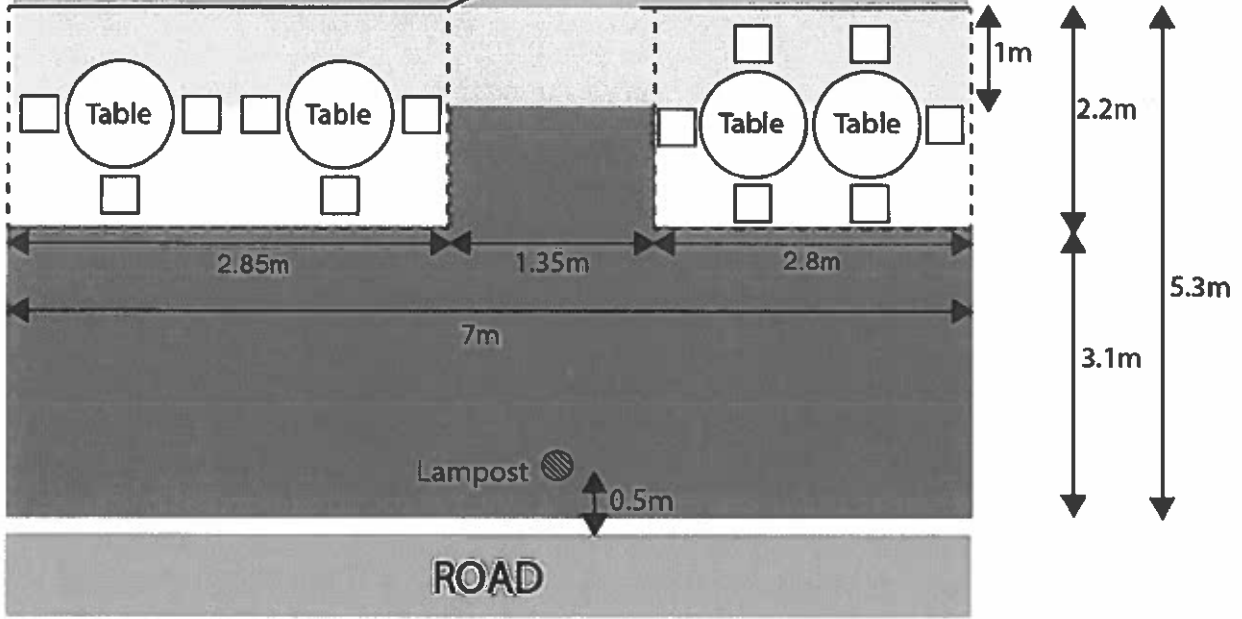

Premises Name: DOPPIO COFFEE LTD

Premises Address: 177 Kentish Town Rd
London, NW18PD

- Area of private Forecourt
- Area to be occupied by Amenities
- Area for Pedestrians Access

 Table dimensions
0.6m in diameter

 Chair dimensions
0.4m by 0.4m

 Lampost