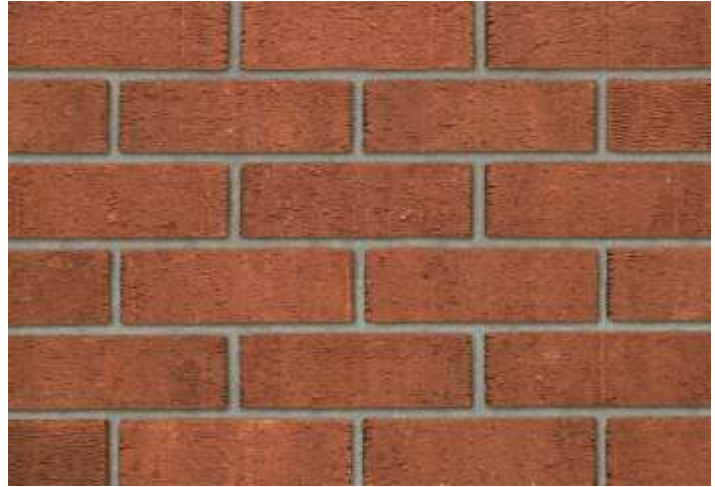

# Anglian Red Rustic

**IBSTOCK**

## Product Information

Ibstock Code:	0352
Type:	Wirecut
Facing Description:	Rusticated
Dry Brick Weight (kg):	2.1kg
Pack Quantity:	316
Packaging (standard):	Banded (plastic)
Factory:	Aldridge