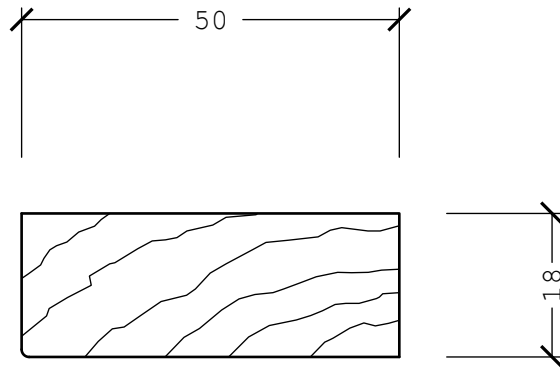

SKIRTINGS AND ARCHITRAVES IN
PAINTED FINISH THROUGHOUT

Living Room Door Architrave - F.S

Living Room Skirting - F.S

STEVEN ATKIN ARCHITECTS
1 Fortuna drive, Peterborough, Cambridgeshire PE2 8GG
Tel: 07974 741 638 E: cadman2000@gmail.com
Project: 31c Fitzroy Street, London W1T 6DT
Title: Moulding Details as Existing
Scale: Full Size at A4 Date: 11/07/17
Drawing No. 2175 - S02