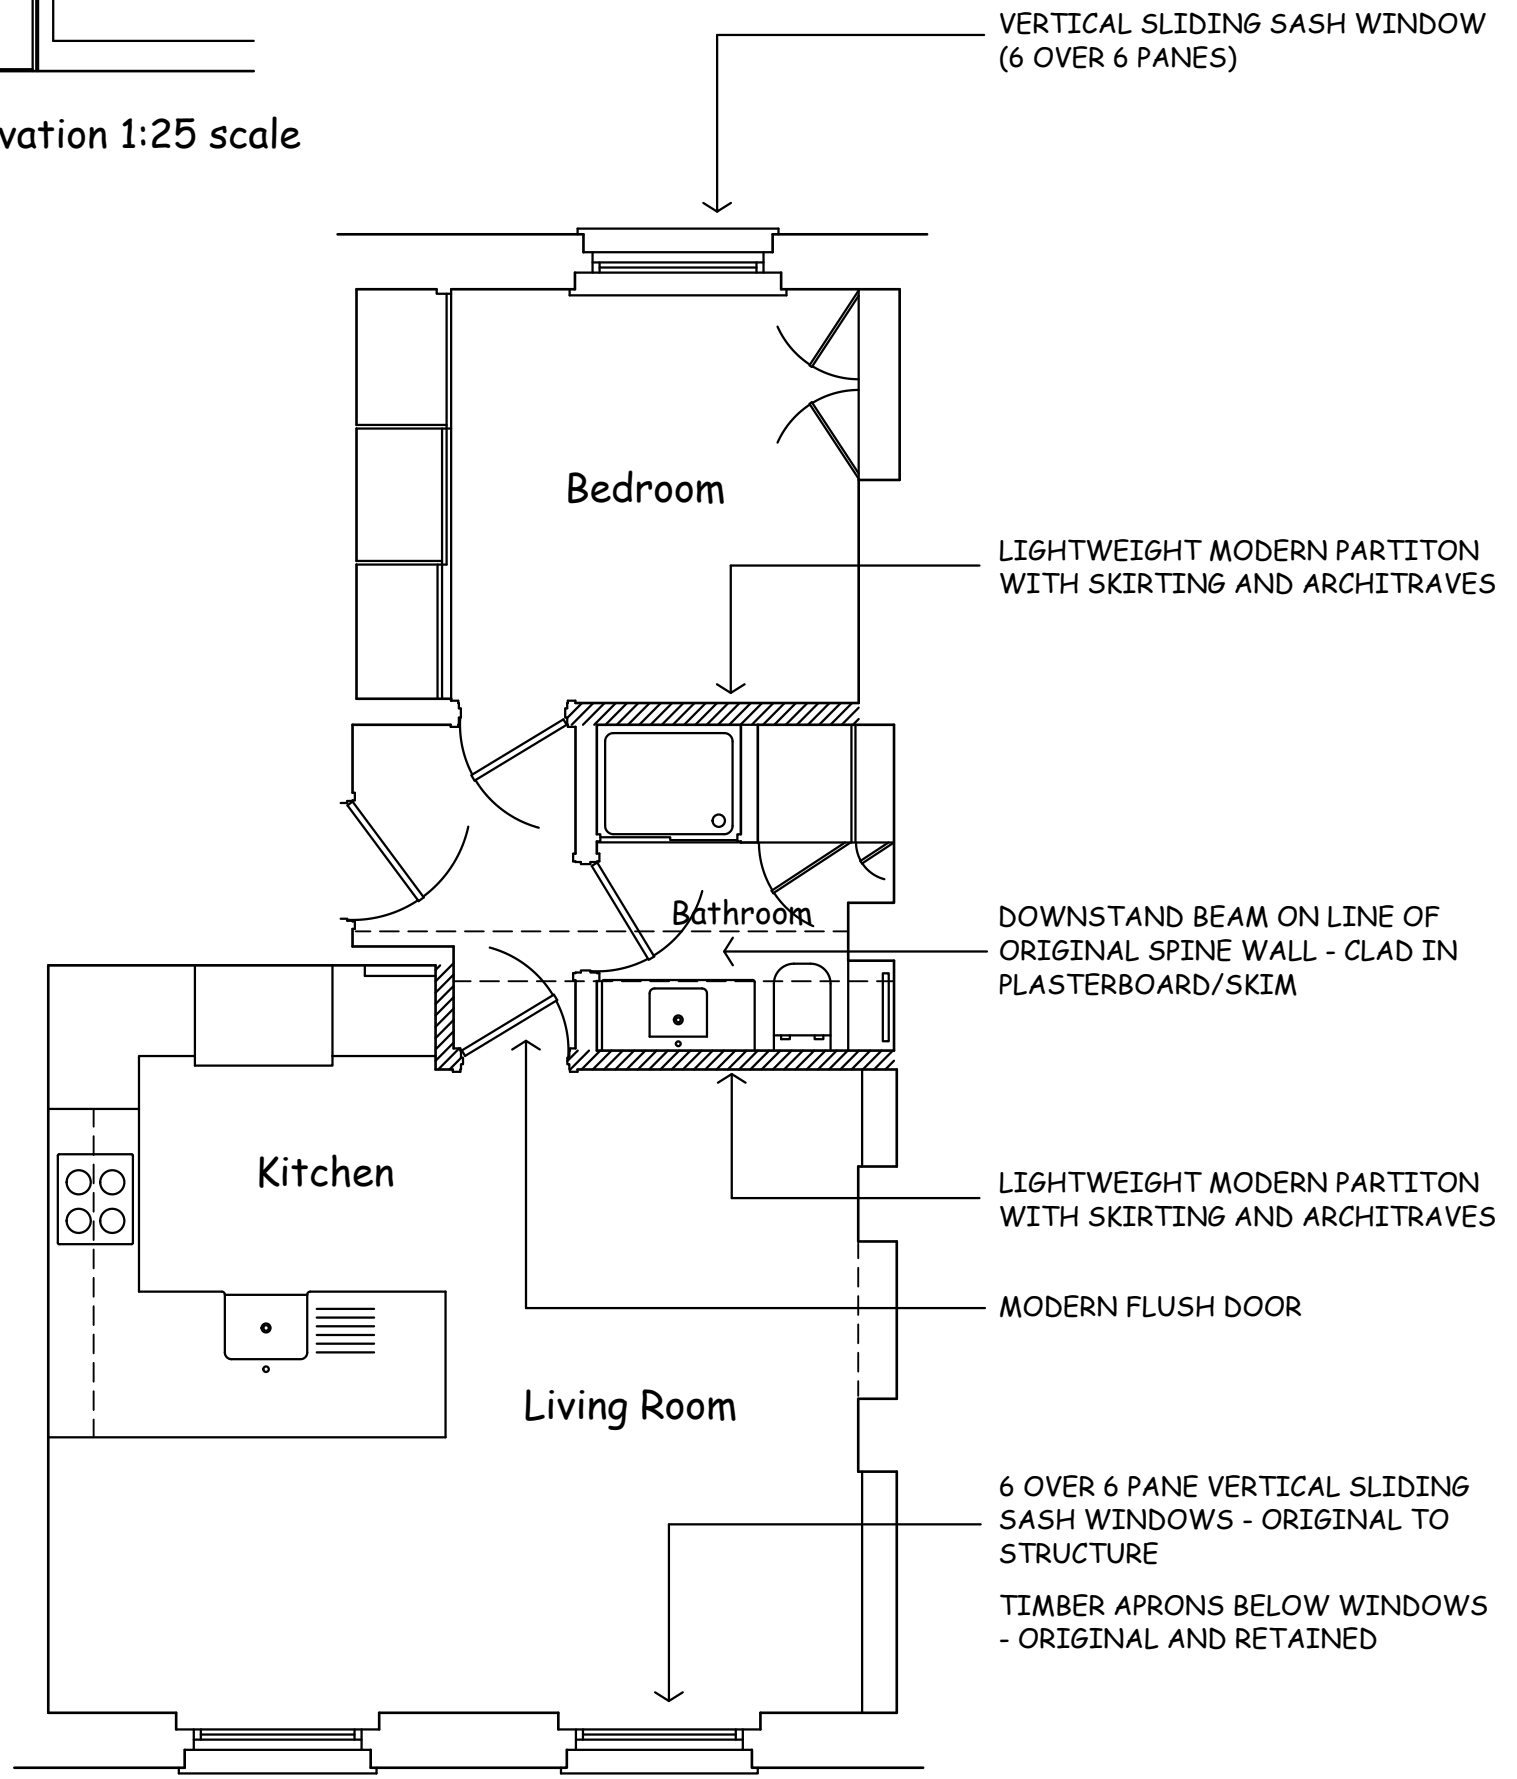

Living Room Door Elevation 1:25 scale

Scale of Metres

STEVEN ATKIN ARCHITECTS
1 Fortuna drive, Peterborough, Cambridgeshire PE2 8GG
Tel: 07974 741 638 E: cadman2000@gmail.com
Project: 31c Fitzroy Street, London W1T 6DT
Title: Floor Plan as Existing
Scale: 1:50 at A3 Date: 10/07/17
Drawing No. 2175 - S01