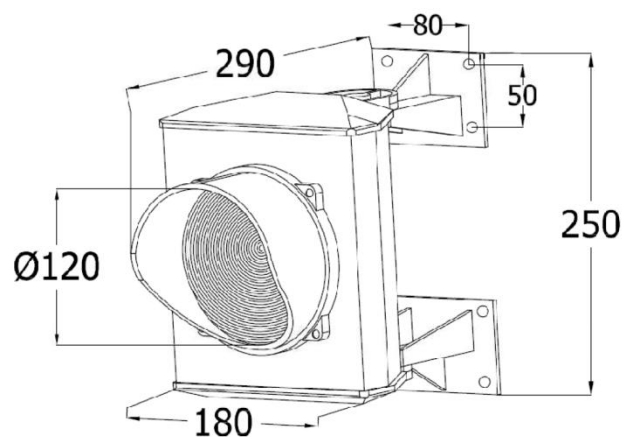

data sheet

LED signal light Twinlight

Single signal light with combined red and green function in one body.
(completely green or red, depending on the traffic situation)

Appropriate for garage and door entrances.

Description	Characteristics
Item N°	290005
Type of lamp	LED card with 50 LEDs
Duration	100.000 h
Color	red and green
Body	aluminum, powder coated
Voltage	230V or 24V – AC/DC
Protection class	IP 65
Ambient temperature	-25°C to +55°C
Dimensions	180 x 250 x 290 mm / Ø 120 mm