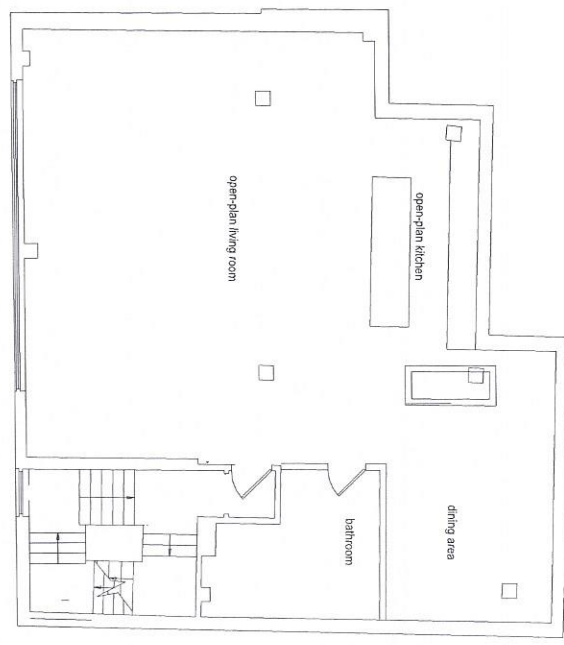

Project:	29-30 King's Mews London WC1N 2J8
Date:	07 July 2017
Dwg Ref:	2930KIM 070717A
Drawn by:	N J Rae

NJ Rae

N/29-30 - 1st floor plan - 2010

N/29-30 - 1st floor plan - 15 July 2012

SCALE: 1:150 @ A4

Project:	29-30 King's Mews London WC1N 2JB
Date:	07 July 2017
Dwg Ref:	2930KM 070717B
Drawn by:	N J Rae

Handwritten signature

N°29 - 30 - 2nd floor plan 2010

N°29 - 30 - 2nd floor plan 15 July 2012

Project :	29-30 King's Meads London WC1N 2JB
Date :	07 July 2017
Dwg Ref :	2930KM 070717C
Drawn by :	N J Rae