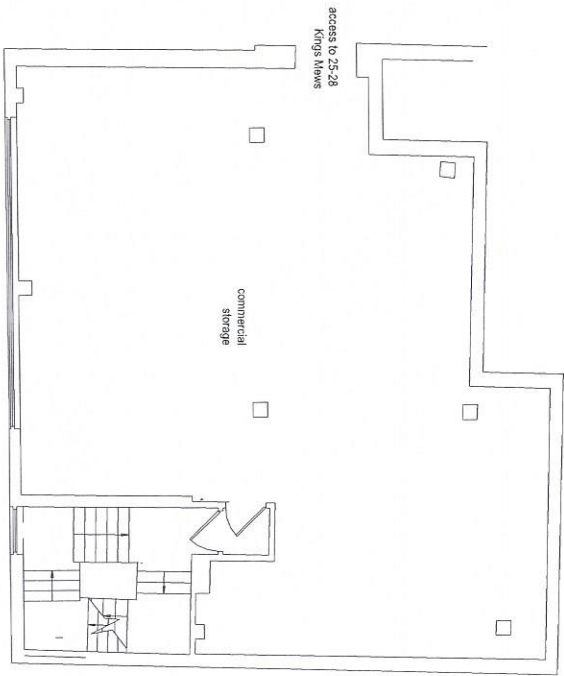

Project:	29-30 King's Mews London WC1N 2J8
Date:	07 July 2017
Dwg Ref:	2930KIM 070717A
Drawn by:	N J Rae

NJ Rae

N/29-30 - 1st floor plan - 2010

N/29-30 - 1st floor plan - 15 July 2012

SCALE: 1:150 @ A4

Project:	29-30 King's Mews London WC1N 2JB
Date:	07 July 2017
Dwg Ref:	2930KM 070717B
Drawn by:	N J Rae

Handwritten signature

N°29 - 30 - 2nd floor plan 2010

N°29 - 30 - 2nd floor plan 15 July 2012

Project :	29-30 King's Meads London WC1N 2JB
Date :	07 July 2017
Dwg Ref :	2930KM 070717C
Drawn by :	N J Rae