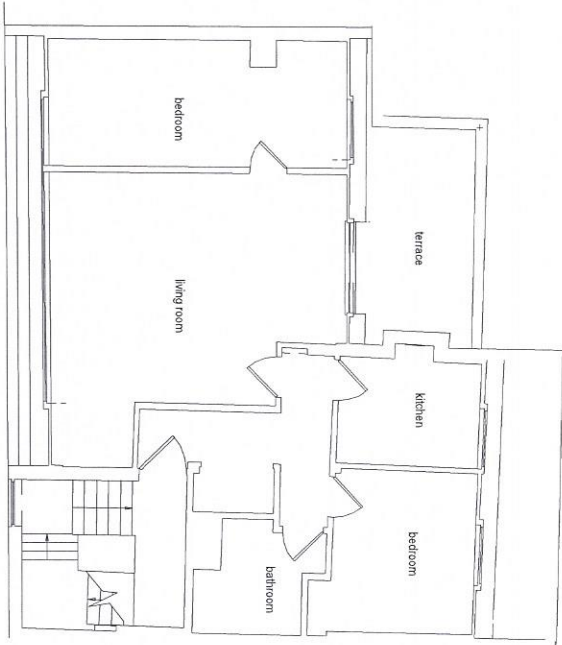

Project:	29-30 King's Mews London WC1N 2J8
Date:	07 July 2017
Dwg Ref:	2930KIM 070717A
Drawn by:	N J Rae

NJ Rae

N/29-30 - 1st floor plan - 2010

N/29-30 - 1st floor plan - 15 July 2012

SCALE: 1:150 @ A4

Project:	29-30 King's Mews London WC1N 2JB
Date:	07 July 2017
Dwg Ref:	2930KM 070717B
Drawn by:	N J Rae

Handwritten signature

N°29 - 30 - 2nd floor plan 2010

N°29 - 30 - 2nd floor plan 15 July 2012

Project :	29-30 King's Meads London WC1N 2JB
Date :	07 July 2017
Dwg Ref :	2930KM 070717C
Drawn by :	N J Rae