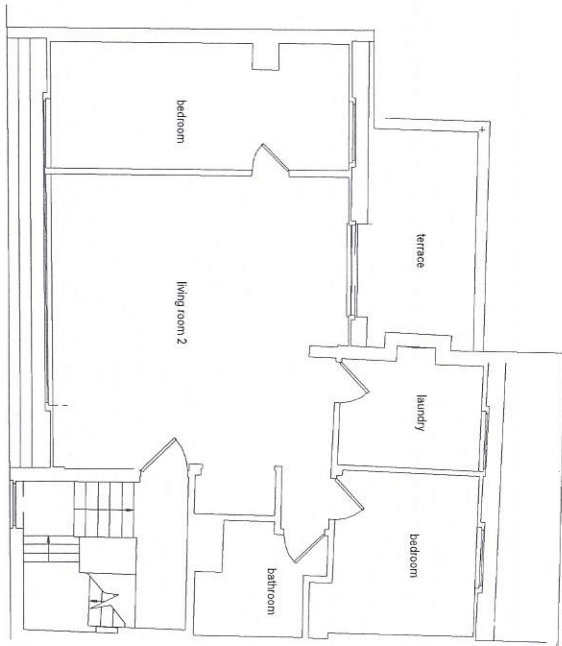

Project:	29-30 King's Mews London WC1N 2J8
Date:	07 July 2017
Dwg Ref:	2930KIM 070717A
Drawn by:	N J Rae

NJ Rae

N/29-30 - 1st floor plan - 2010

N/29-30 - 1st floor plan - 15 July 2012

SCALE: 1:150 @ A4

Project:	29-30 King's Mews London WC1N 2JB
Date:	07 July 2017
Dwg Ref:	2930KM 070717B
Drawn by:	N J Rae

Handwritten signature

N°29 - 30 - 2nd floor plan 2010

N°29 - 30 - 2nd floor plan 15 July 2012

Project :	29-30 King's Meads London WC1N 2JB
Date :	07 July 2017
Dwg Ref :	2930KM 070717C
Drawn by :	N J Rae