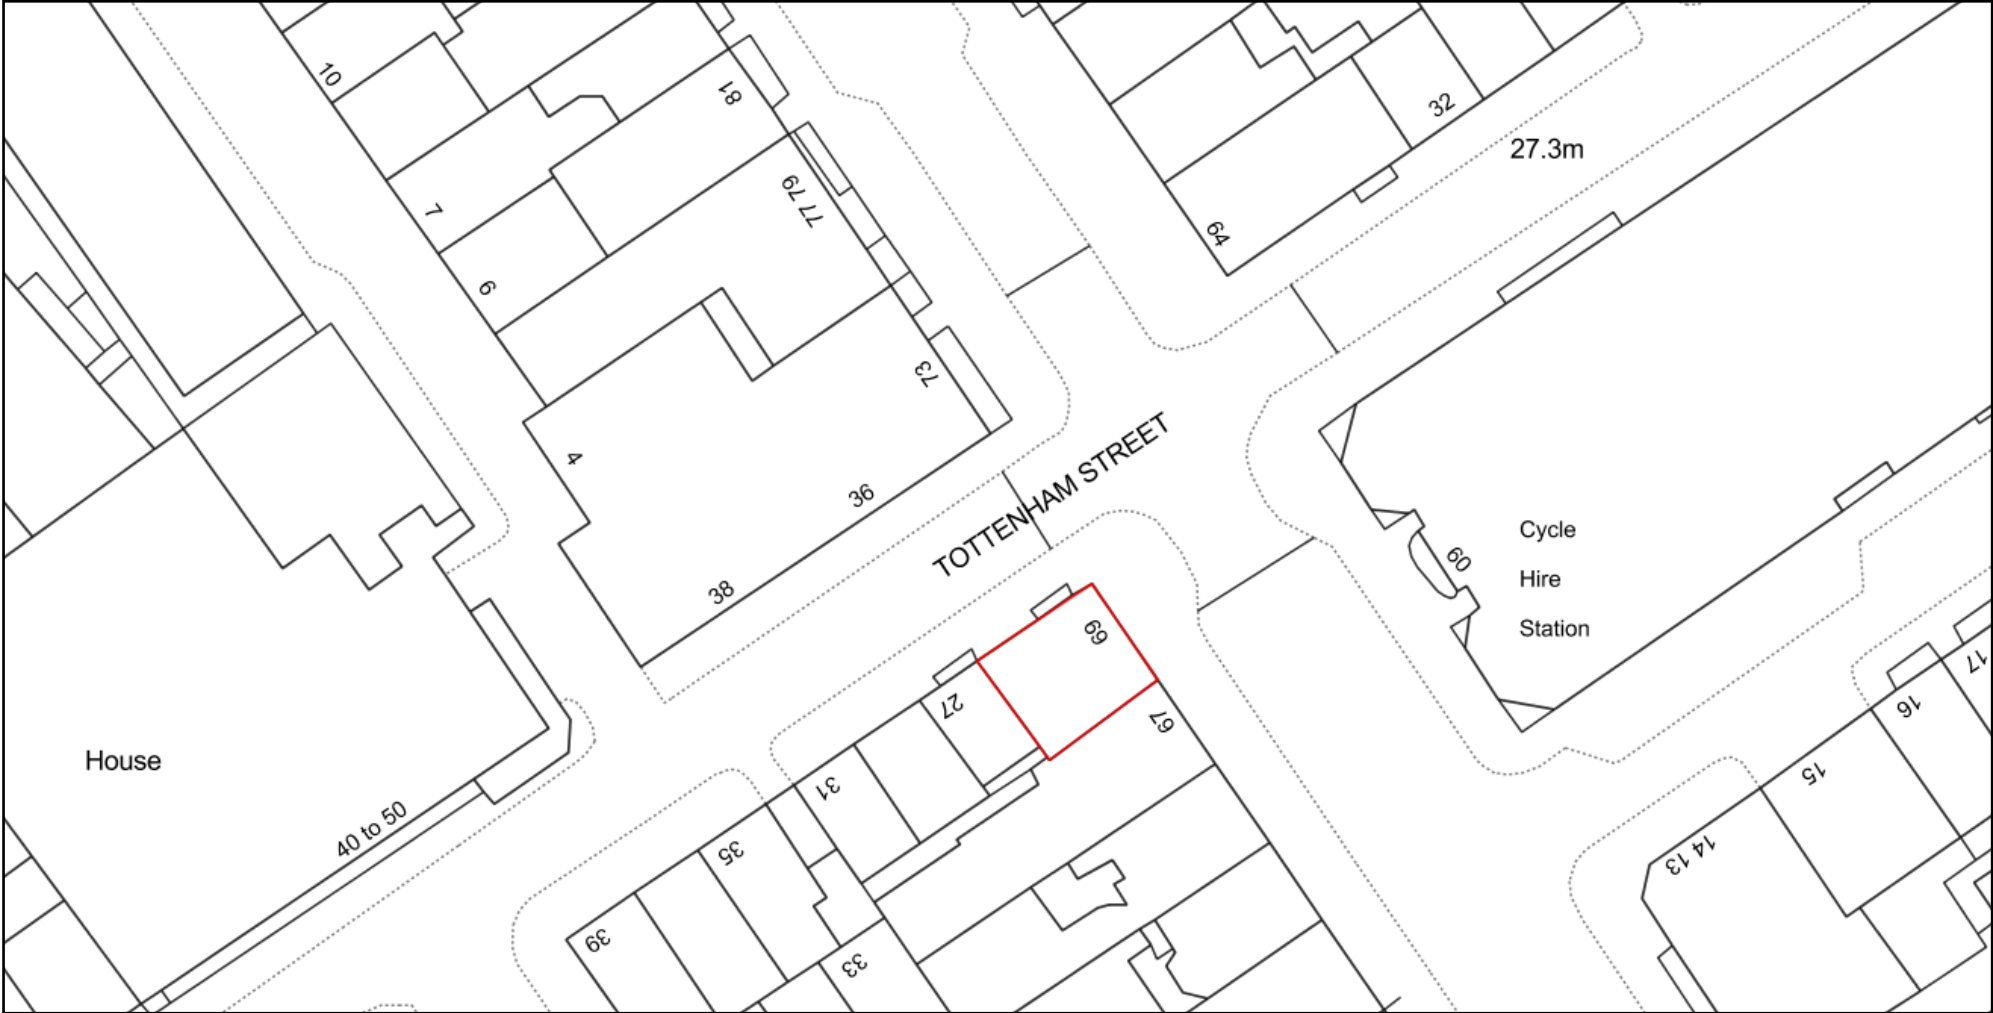

69 Charlotte Street

Plan Produced for: Planning application

Date Produced: 05 Jul 2017

Plan Reference Number: TQRQM17186123818068

Scale: 1:500 @ A4