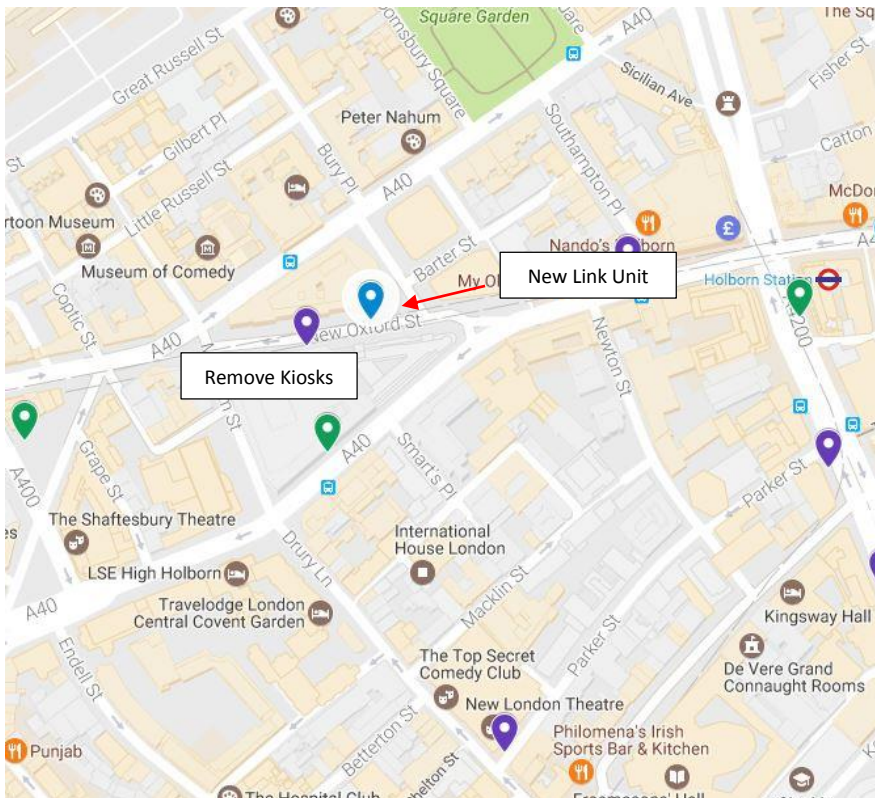

Existing Kiosk Removals Associated with Link Proposal at New Oxford Street (OS no. 2-28 WC1A 1AD)

New Oxford Street (outside no 21-31, adjacent to motorcycle parking) WC1A 1AA -02078314938

Existing Kiosk Removals Associated with Link Proposal at New Oxford Street (OS no. 2-28 WC1A 1AD)