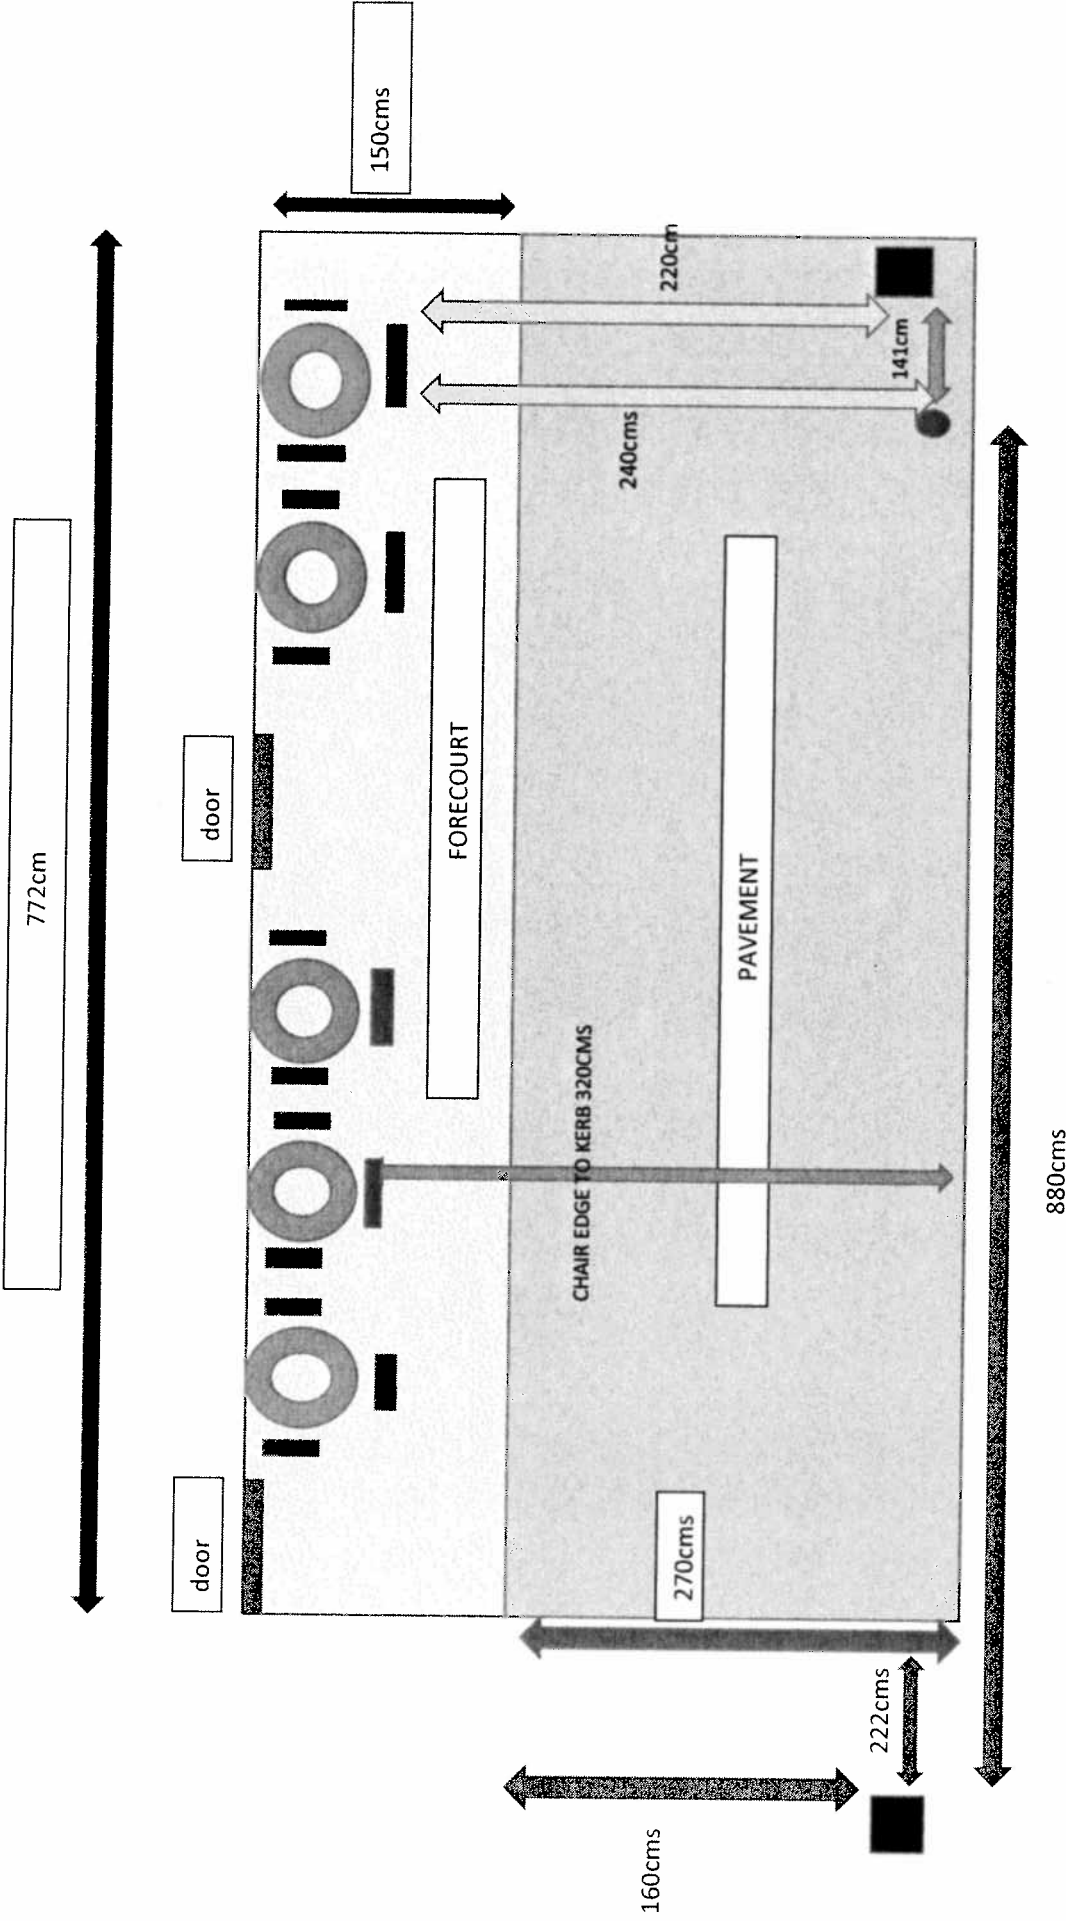

CAFÉ MODE 57-59 ENDELL STREET WC2H 9AJ

Key: scale 1:40

Tables: 80cm diameter    Chairs :45cm square

Doors: 82cm wide

PLEASE NOTE LEFT BOLLARD IS NOT IN FRONT OF CAFÉ MODE BUT OVER 2 METRES

INTO SPACE IN FRONT OF DENTIST NEXT DOOR.

WE HAVE ALSO USED SMALLER TABLES and the measurement is with the chairs pulled out