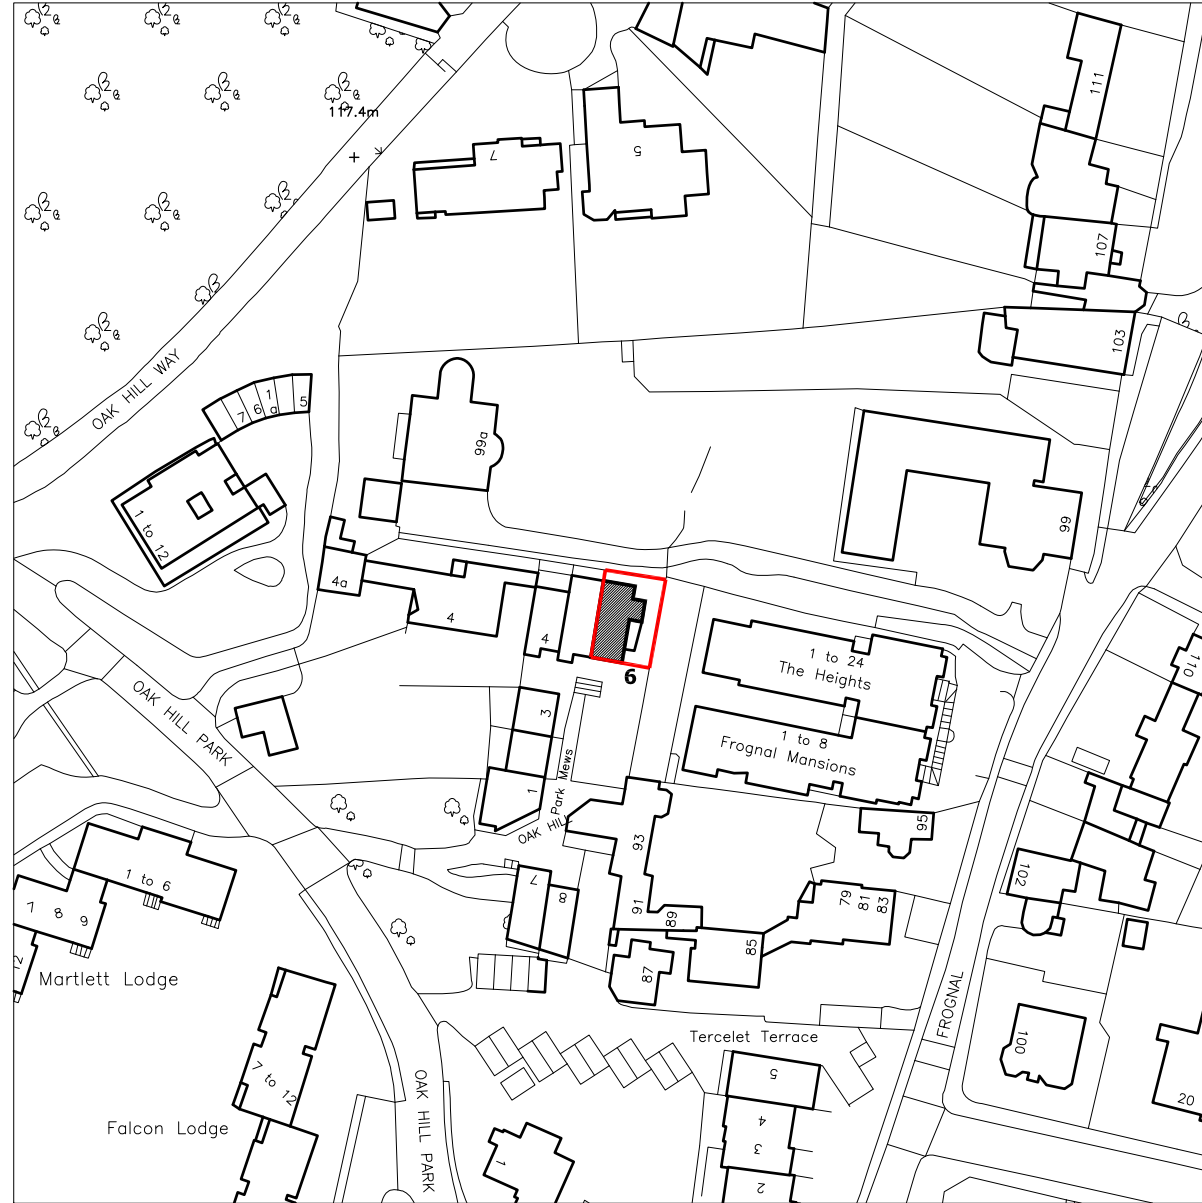

North

# 01 LOCATION PLAN

scale 1:1250

Rev.	Date	Description
-	-	-

Project  
6 Oak Hill Park Mews, London, NW3 7LH.

Title  
Location plan

**andrew wood associates ltd**

120 Pall Mall  
London  
SW1Y 5EA

T: 020 7684 1400  
F: 08451 305949