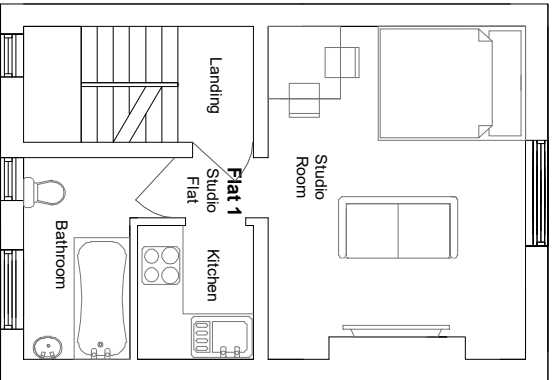

NOTES:

Existing - Floor Plans - First & Second Floor

First Floor

First Floor

Contact: Tel: 07976 328789 E-Mail: info@greatsigns.co.uk

Client:

Location: 191 Kings Cross Road
London
WC1X 9DB

Scale: 1:100 @ A4

Date: 23-06-17 Drawn By: Joel Gray

Dwg No: 02