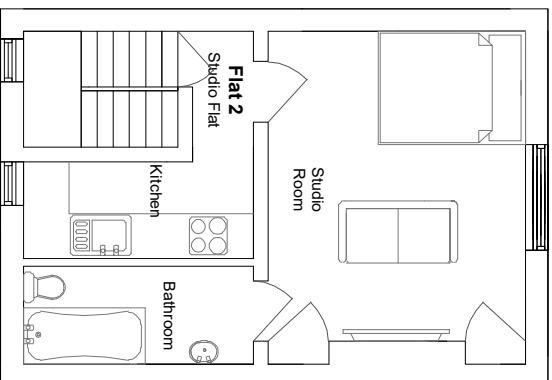

NOTES:

Existing - Floor Plans - First & Second Floor

First Floor

First Floor

Contact: Tel: 07976 328789 E-Mail: info@greatsigns.co.uk

Client:

Location: 191 Kings Cross Road
London
WC1X 9DB

Scale: 1:100 @ A4

Date: 23-06-17 Drawn By: Joel Gray

Dwg No: 02