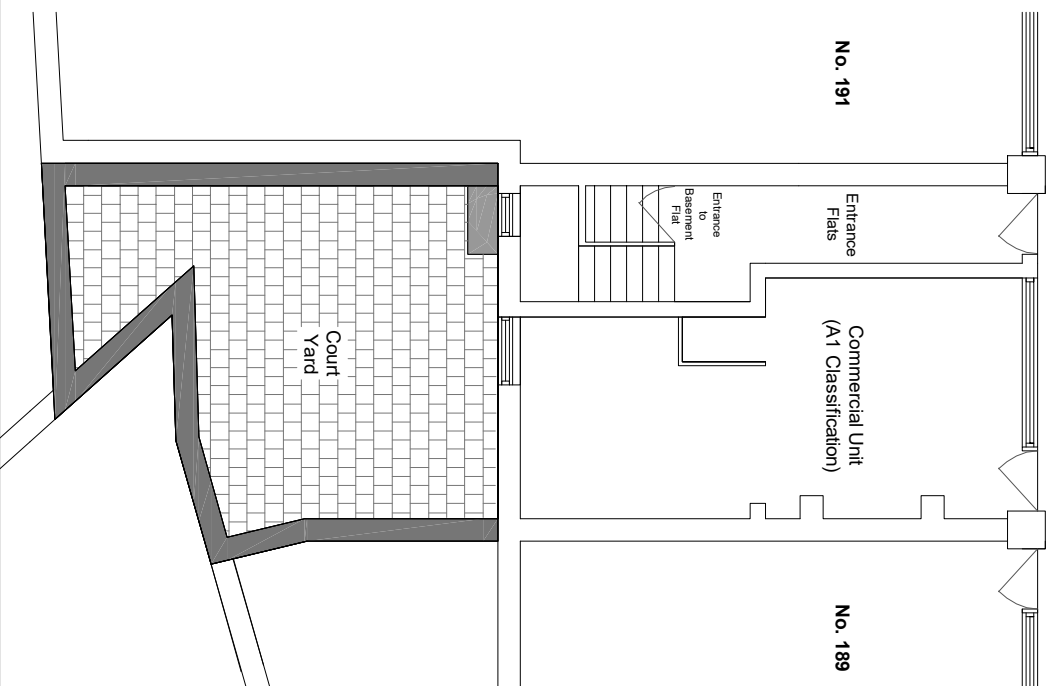

Ground Floor

KINGS CROSS ROAD

NOTES:

Existing - Floor Plans - Ground Floor & Basement Level

Pavement

Basement Level

Contact: Tel: 07976 328789 Email: info@greatsigns.co.uk

Client:

Location: 191 Kings Cross Road London WC1X 9DB

Scale: 1:100 @ A4
0 1M

Date: 23-06-17 Drawn By: Joel Gray

Dwg No: 01