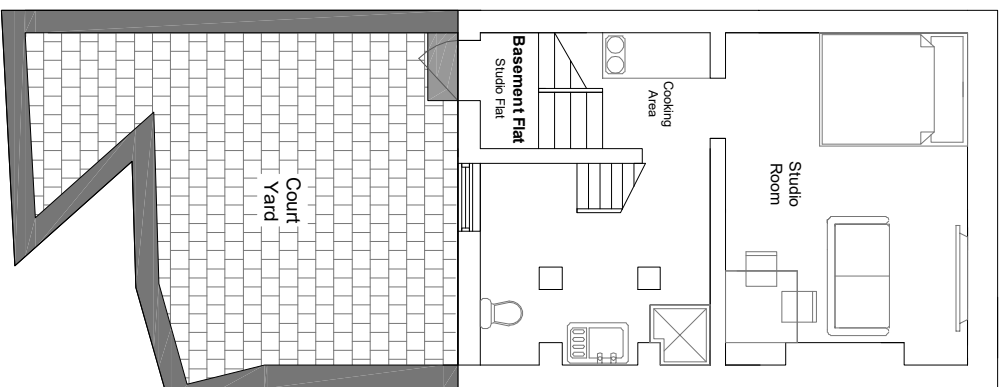

Ground Floor

KINGS CROSS ROAD

NOTES:

Existing - Floor Plans - Ground Floor & Basement Level

Pavement

Basement Level

Contact: Tel: 07976 328789 Email: info@greatsigns.co.uk

Client:

Location: 191 Kings Cross Road London WC1X 9DB

Scale: 1:100 @ A4
0 1M

Date: 23-06-17 Drawn By: Joel Gray

Dwg No: 01