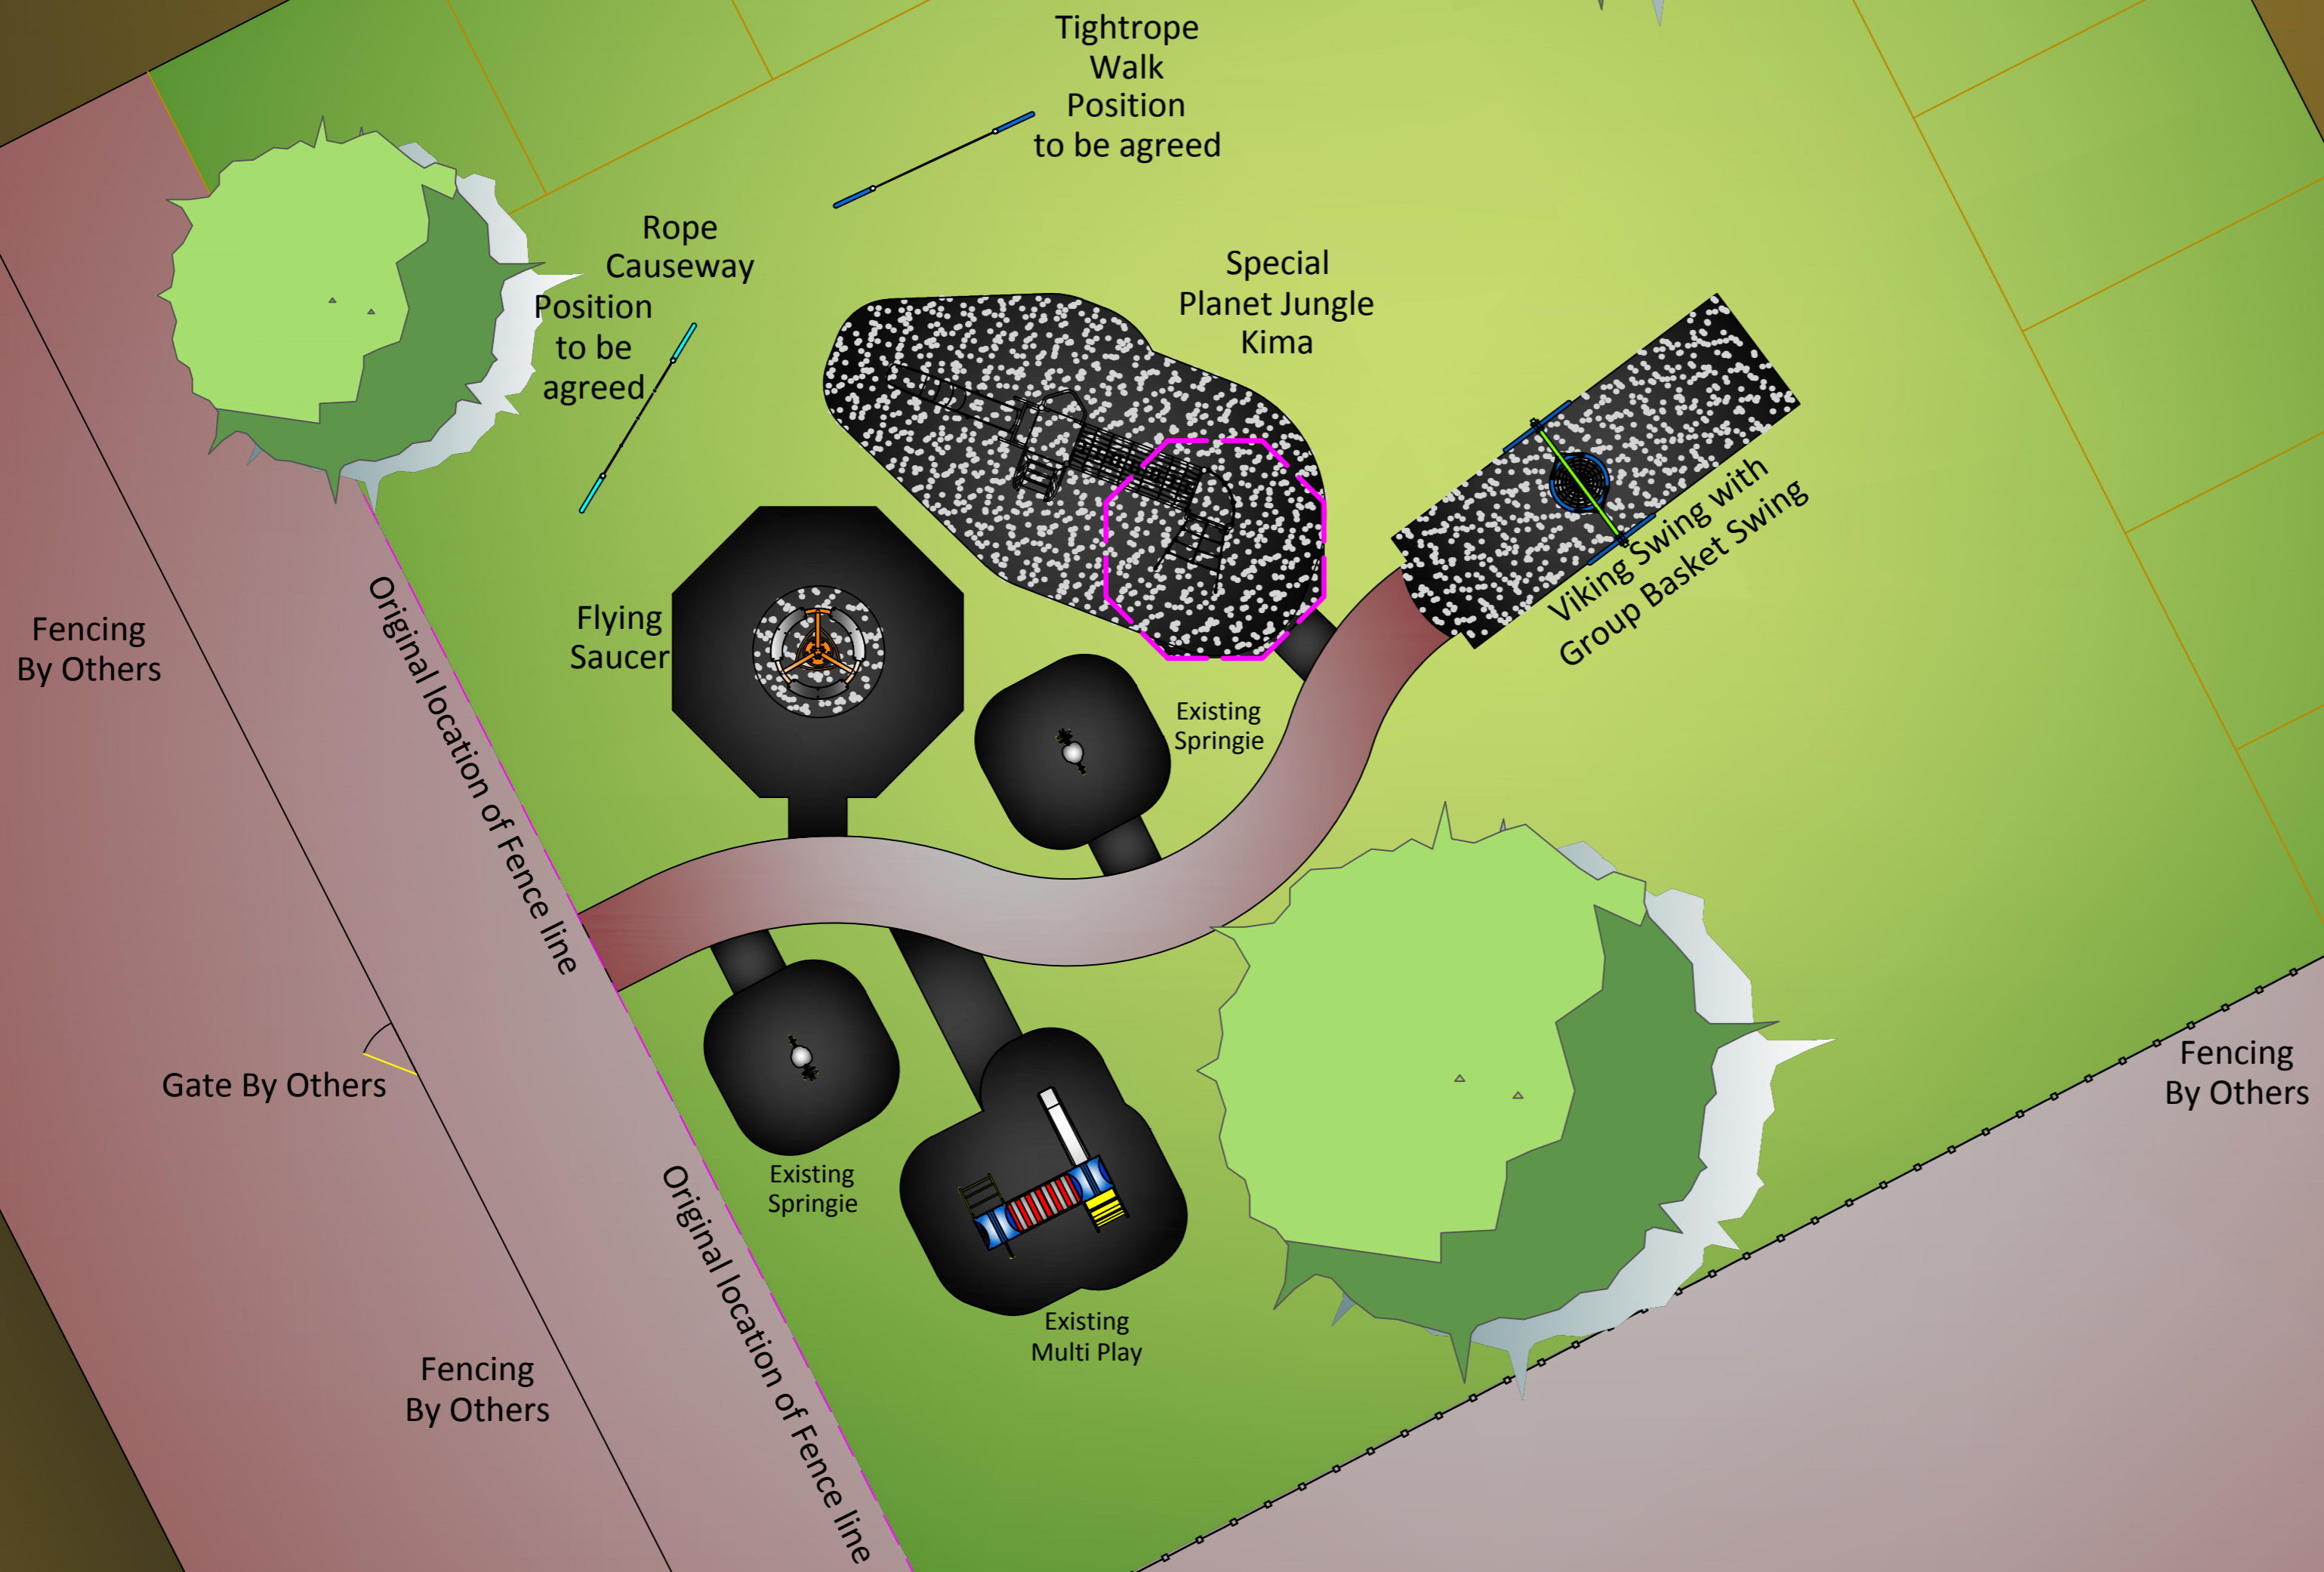

ASM - Andy

ARTIST - Phil

# Kiln Place Play Area

North

0 1 2 3 4 5m  
Scale: 1:100 @ A2

Follow us on

[www.wicksteed.co.uk](http://www.wicksteed.co.uk)