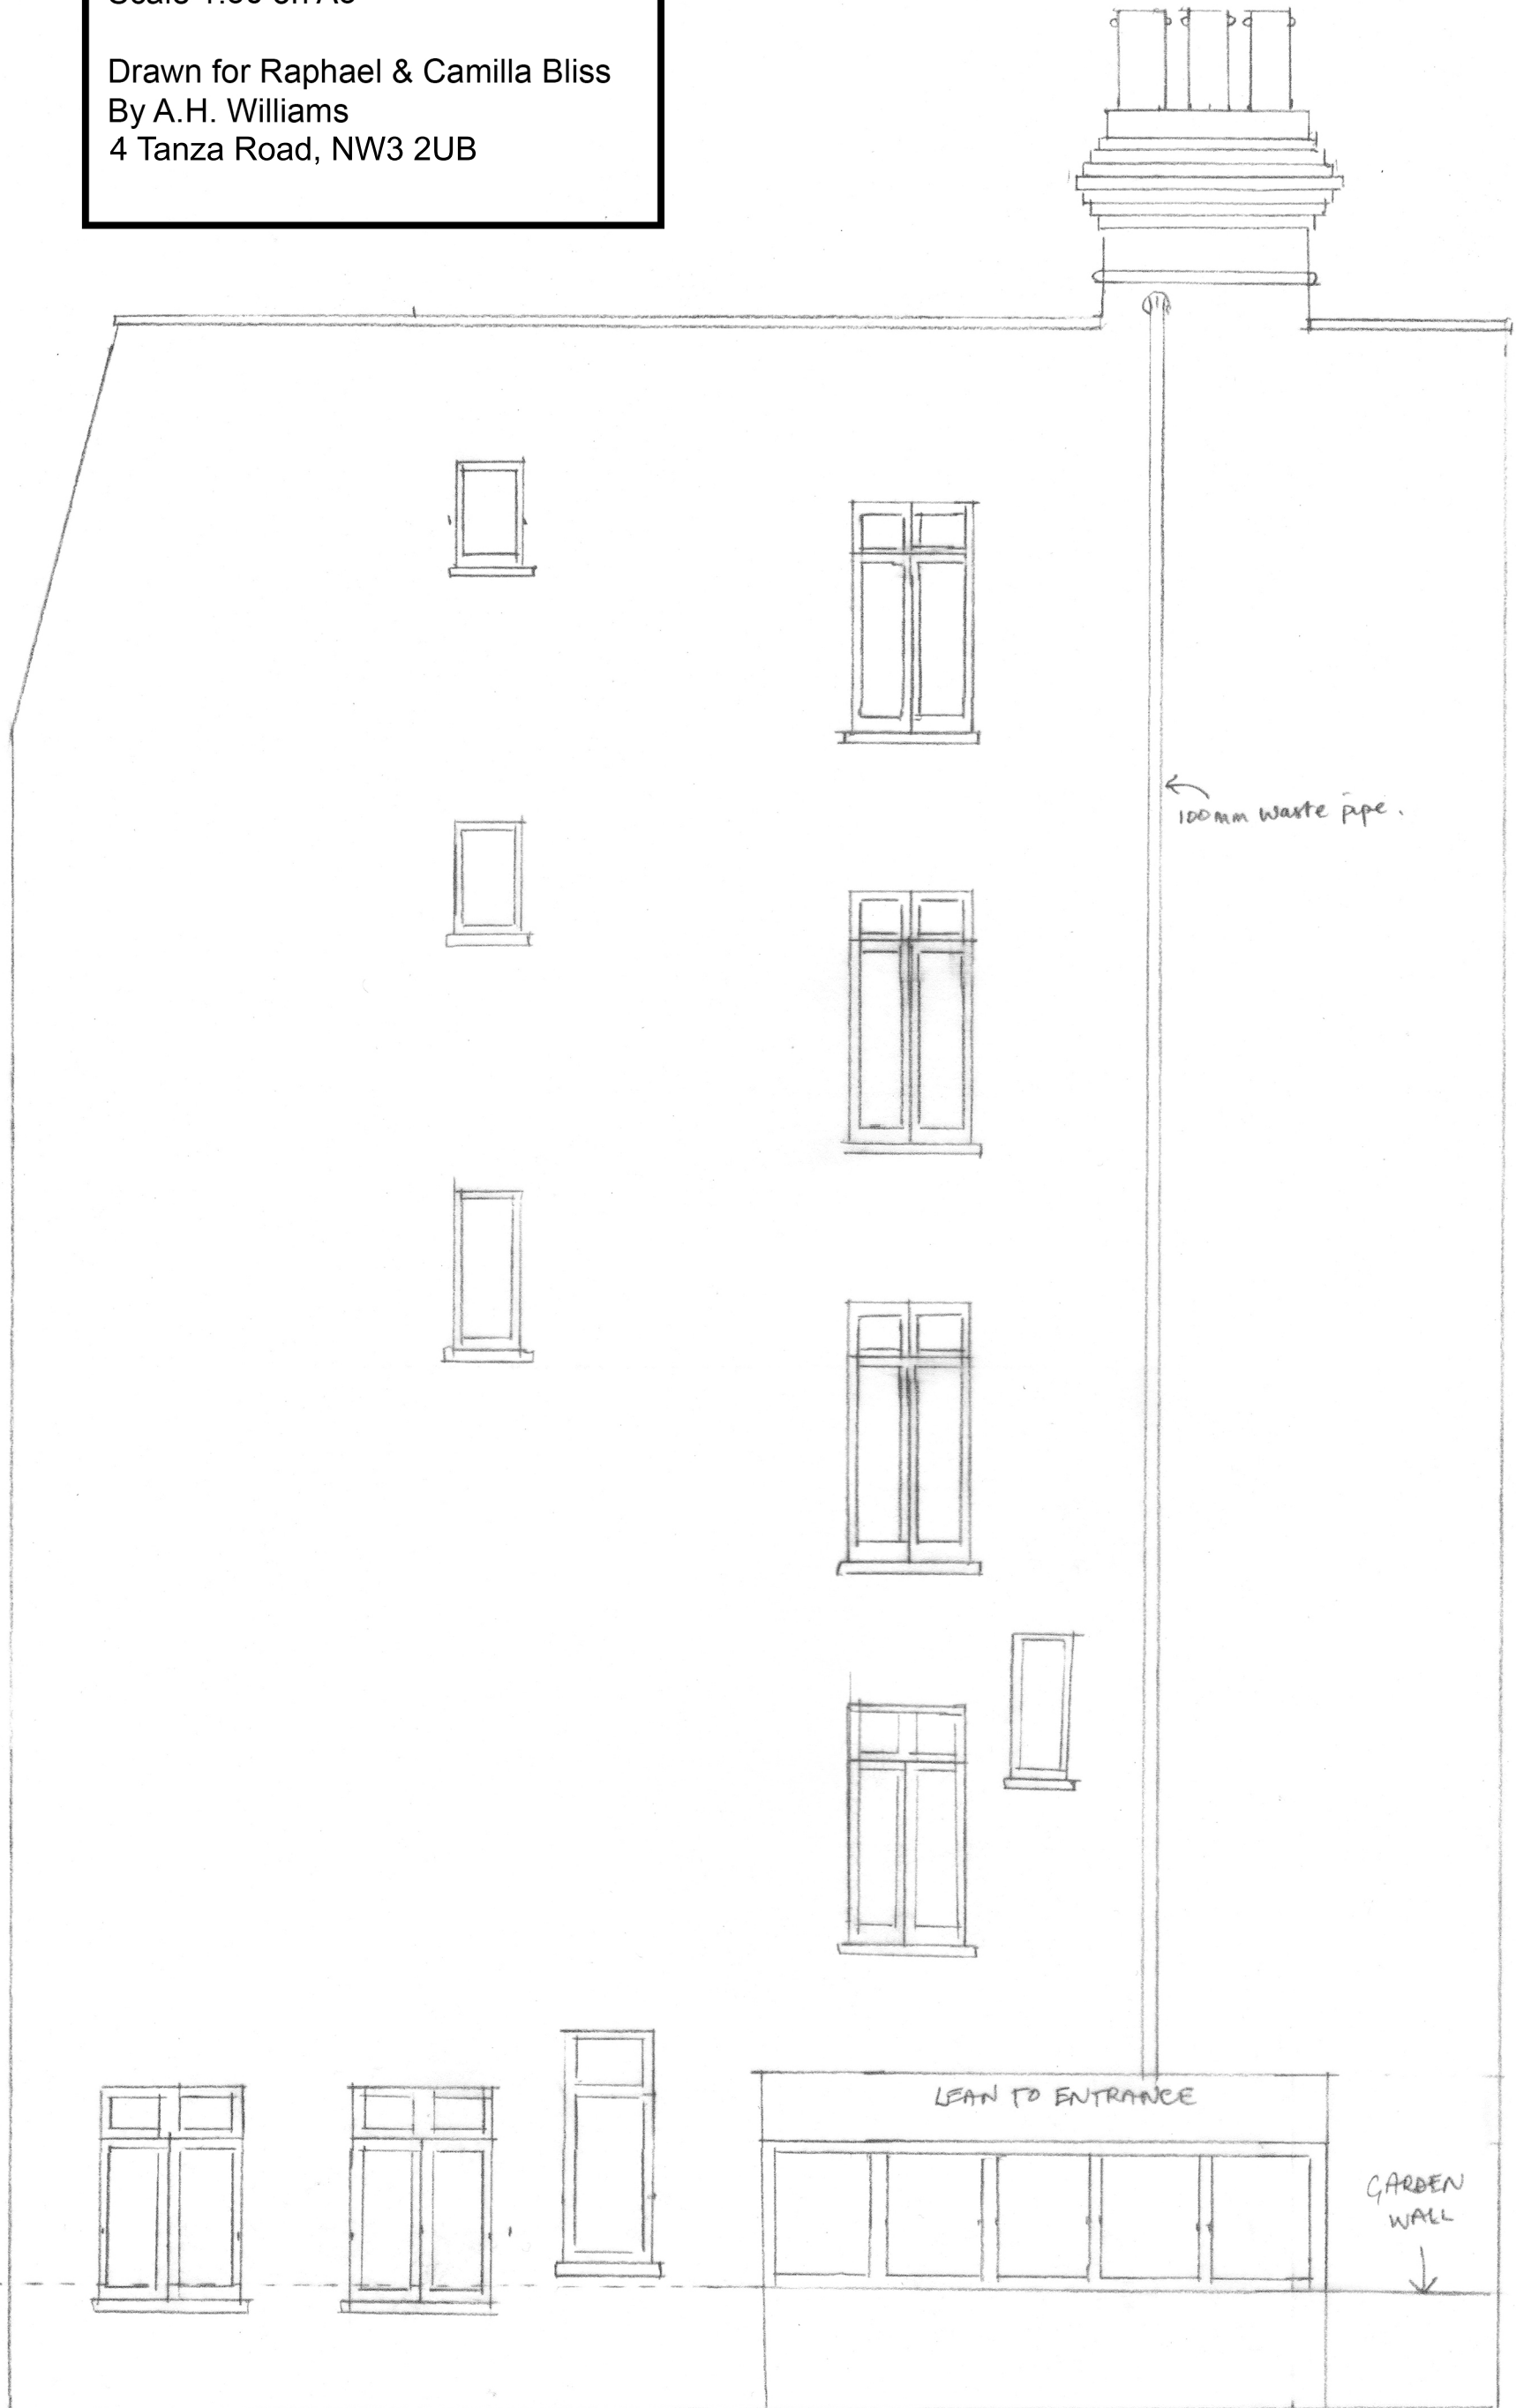

Drawing number 5A

Existing Side Elevation
25 Tanza Road, NW3 2UA
Scale 1:50 on A3

Drawn for Raphael & Camilla Bliss
By A.H. Williams
4 Tanza Road, NW3 2UB

0 500 1000 2000 3000 mm

Scale 1:50