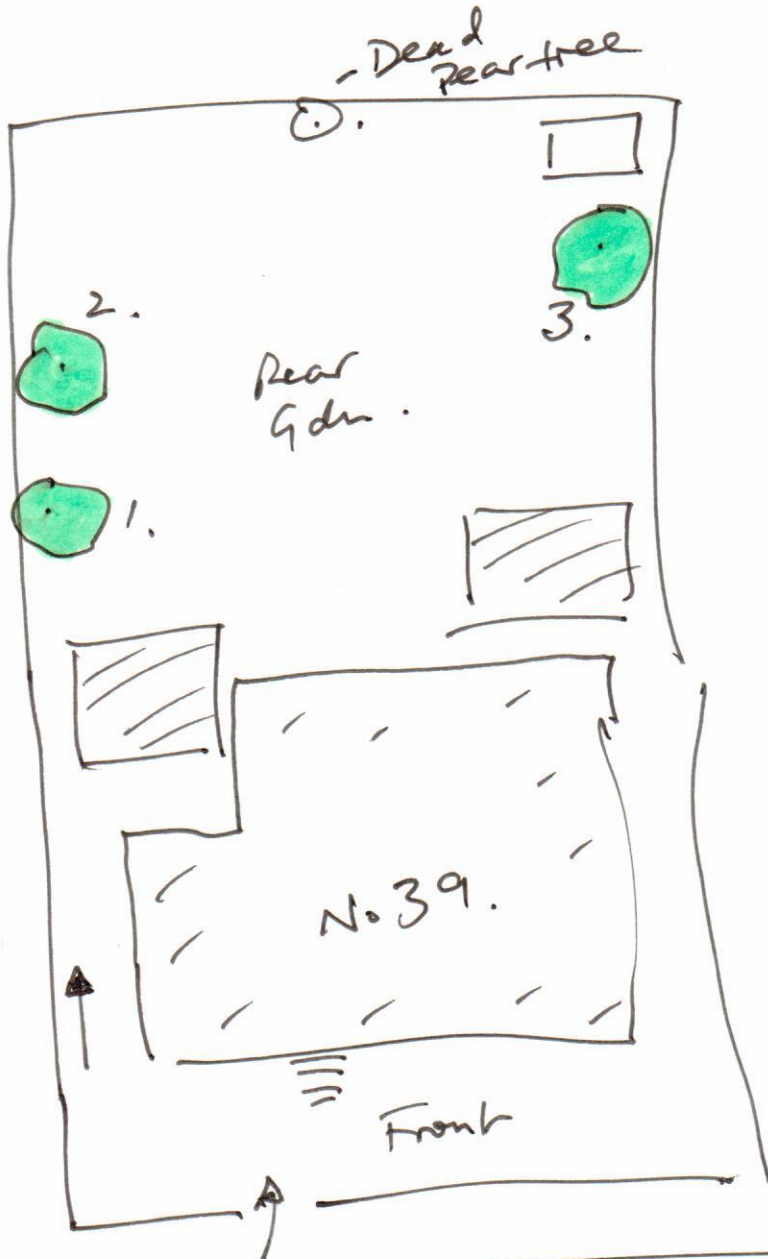

TREE WORK APPLICATION → CAMDEN :

Re: 39 ENGLANDS LANE, LONDON NW3.

Tree Location Plan: Ref: ER/06/0617/7 :

Treecare (A.S.) Ltd.
26.06.17.

Englands Lane.