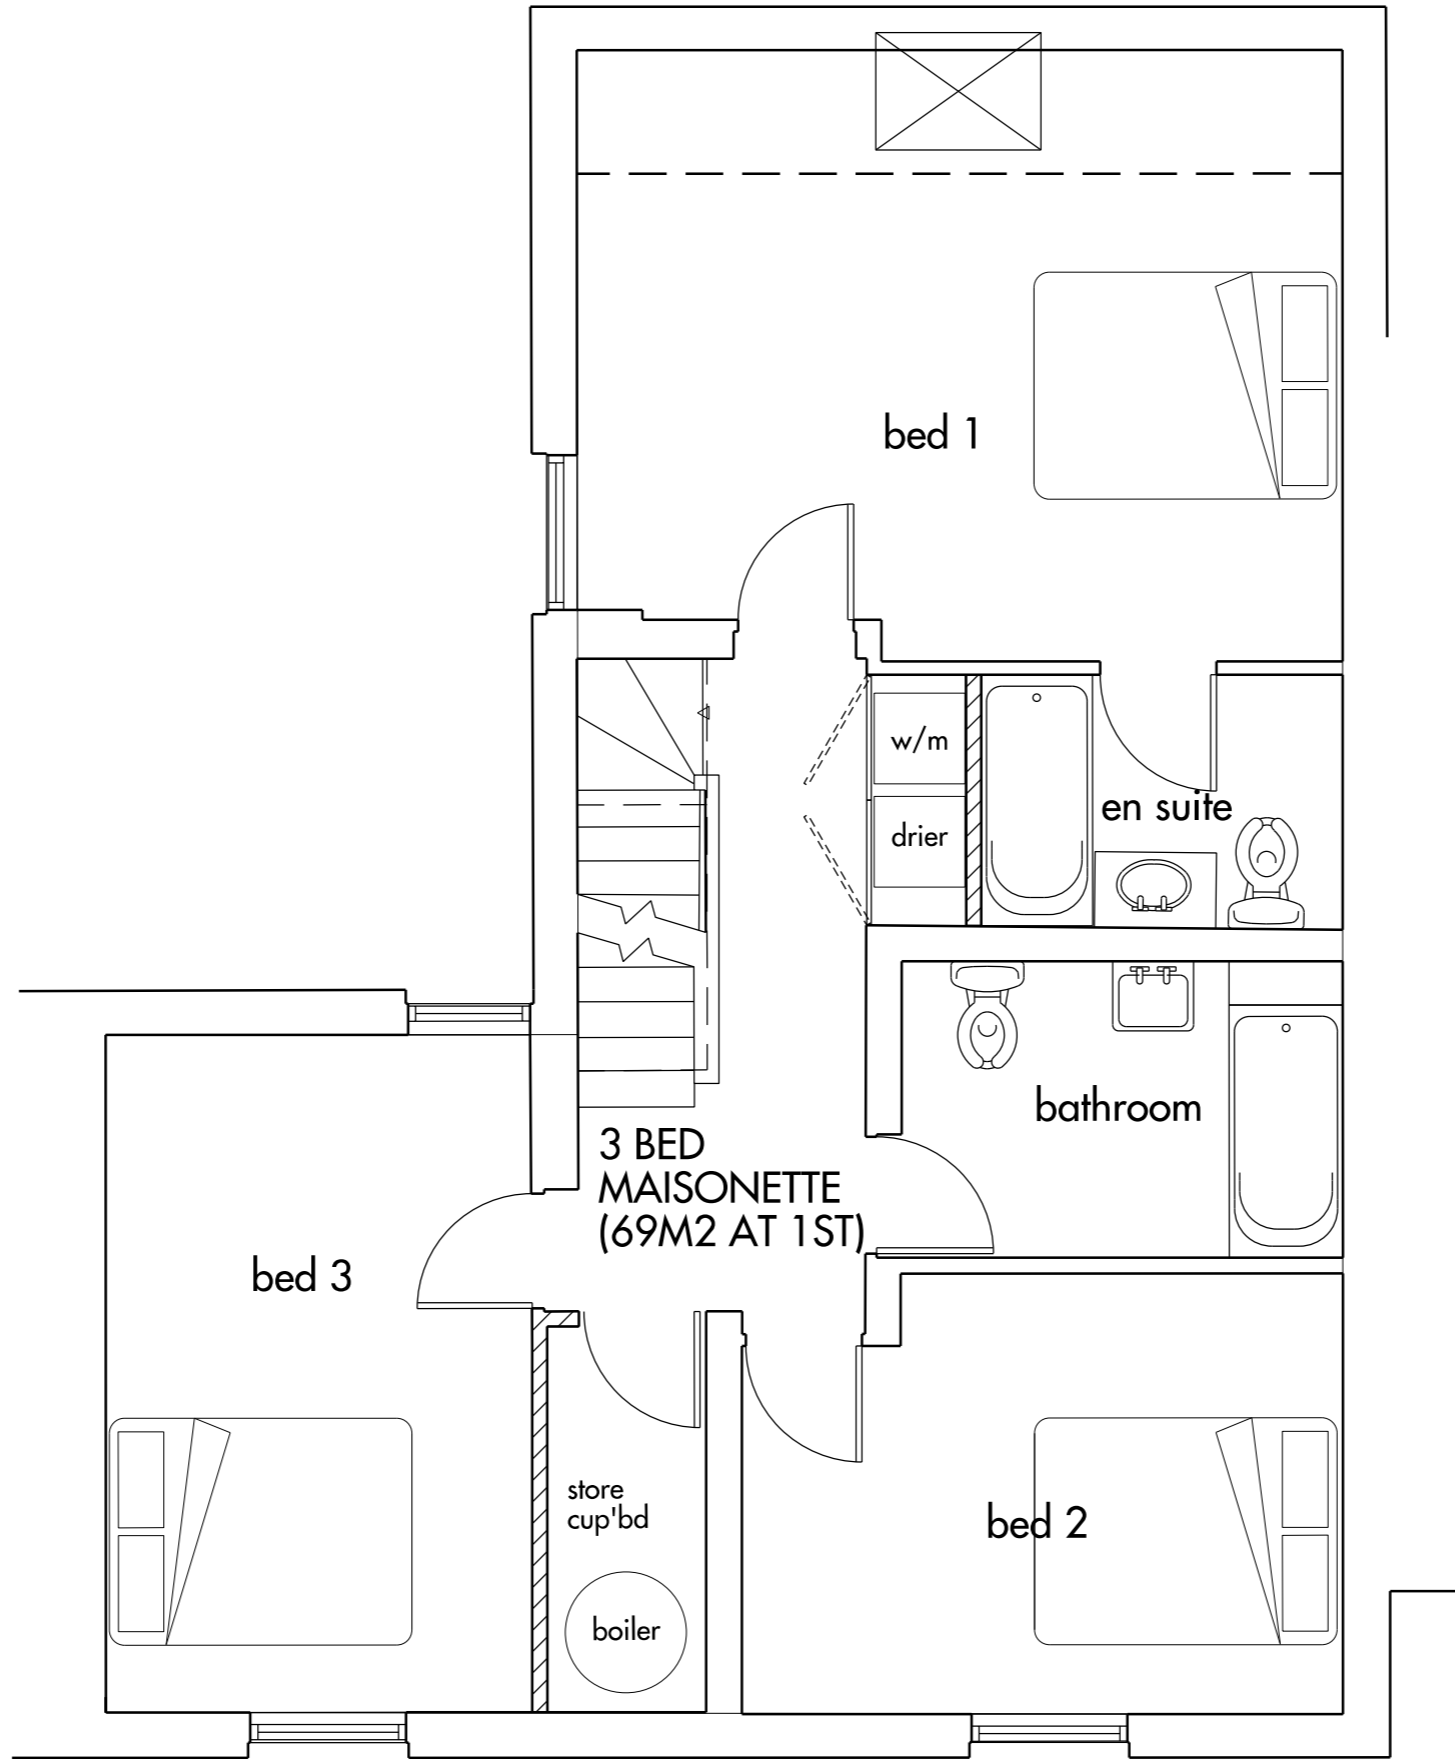

NOTE: all new walls hatched

vicky thornton design

Mob 07785536198
email vicky@vickythorntondesign.co.uk

project 103 Camden Mews

title PROPOSED FIRST FLOOR PLAN
General arrangement
CM_07_102

SCALE: 1:50 @A3

REV	DATE	DESCRIPTION	REV	DATE	CKD
P1	22.12.16	PLANNING			VT
P2	08.03.17	PLANNING			VT

issue P2