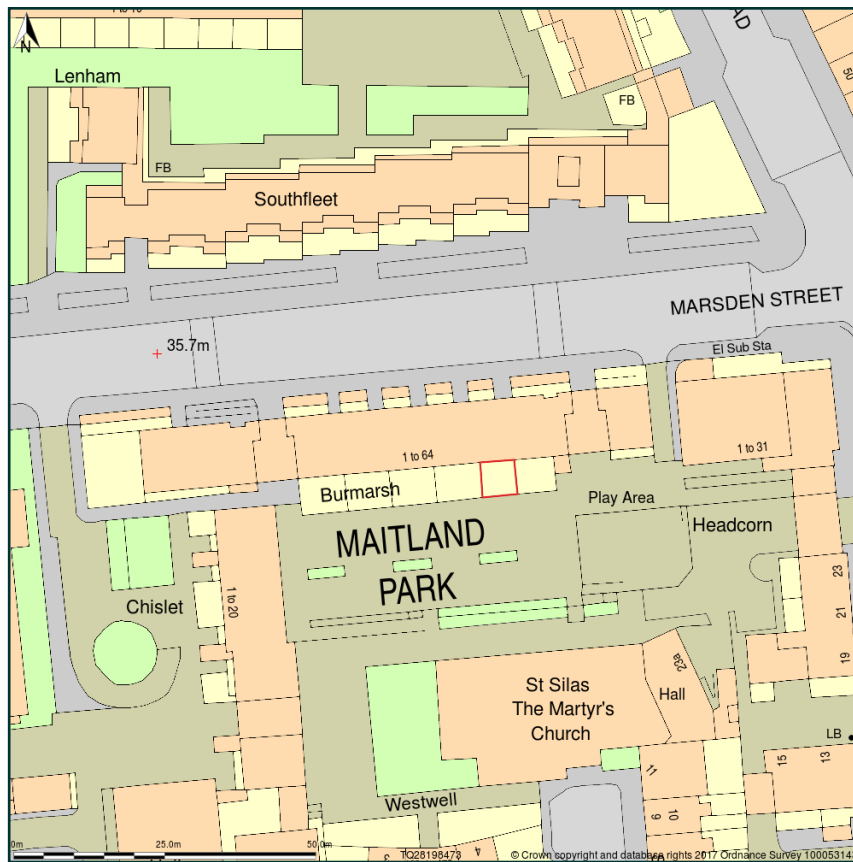

Belsize Landscapes Unit 15 Burmarsh Workshops 71 Marsden Street London NW5 3JA

Site Plan shows area bounded by: 528121.26, 184667.32 528262.68, 184808.74 (at a scale of 1:1250), OSGridRef: TQ28198473. The representation of a road, track or path is no evidence of a right of way. The representation of features as lines is no evidence of a property boundary.

Produced on 9th Jun 2017 from the Ordnance Survey National Geographic Database and incorporating surveyed revision available at this date. Reproduction in whole or part is prohibited without the prior permission of Ordnance Survey. © Crown copyright 2017. Supplied by www.buyaplan.co.uk a licensed Ordnance Survey partner (100053143). Unique plan reference: #00230655-338FDC