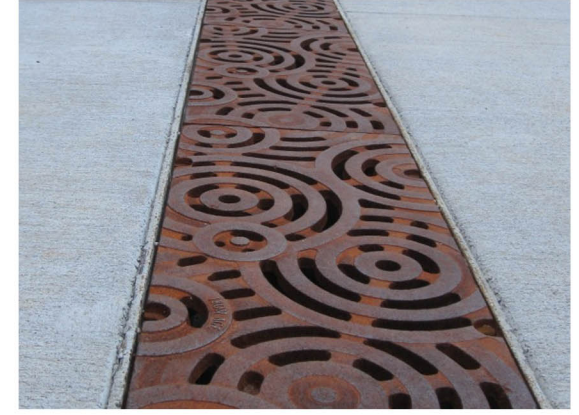

### Paving materials

YORKSTONE PAVING  
Diamond sawn yorkstone paving  
Colour: Buff

DRAINAGE  
Discreet slot drain solution to paving

YORKSTONE SETTS  
Tumbled yorkstone setts  
Colour: Buff

DRAINAGE (NO73 TERRACE)  
Decorative drainage grate

WATER FEATURE  
Trough water feature (topiary walk  
No 73)

**Project:** 73/75 Avenue Road  
**Drawing:** 2037\_Back garden, materials palette  
**Date:** 24.10.16

**BOWLES & WYER**  
A Landscape Company