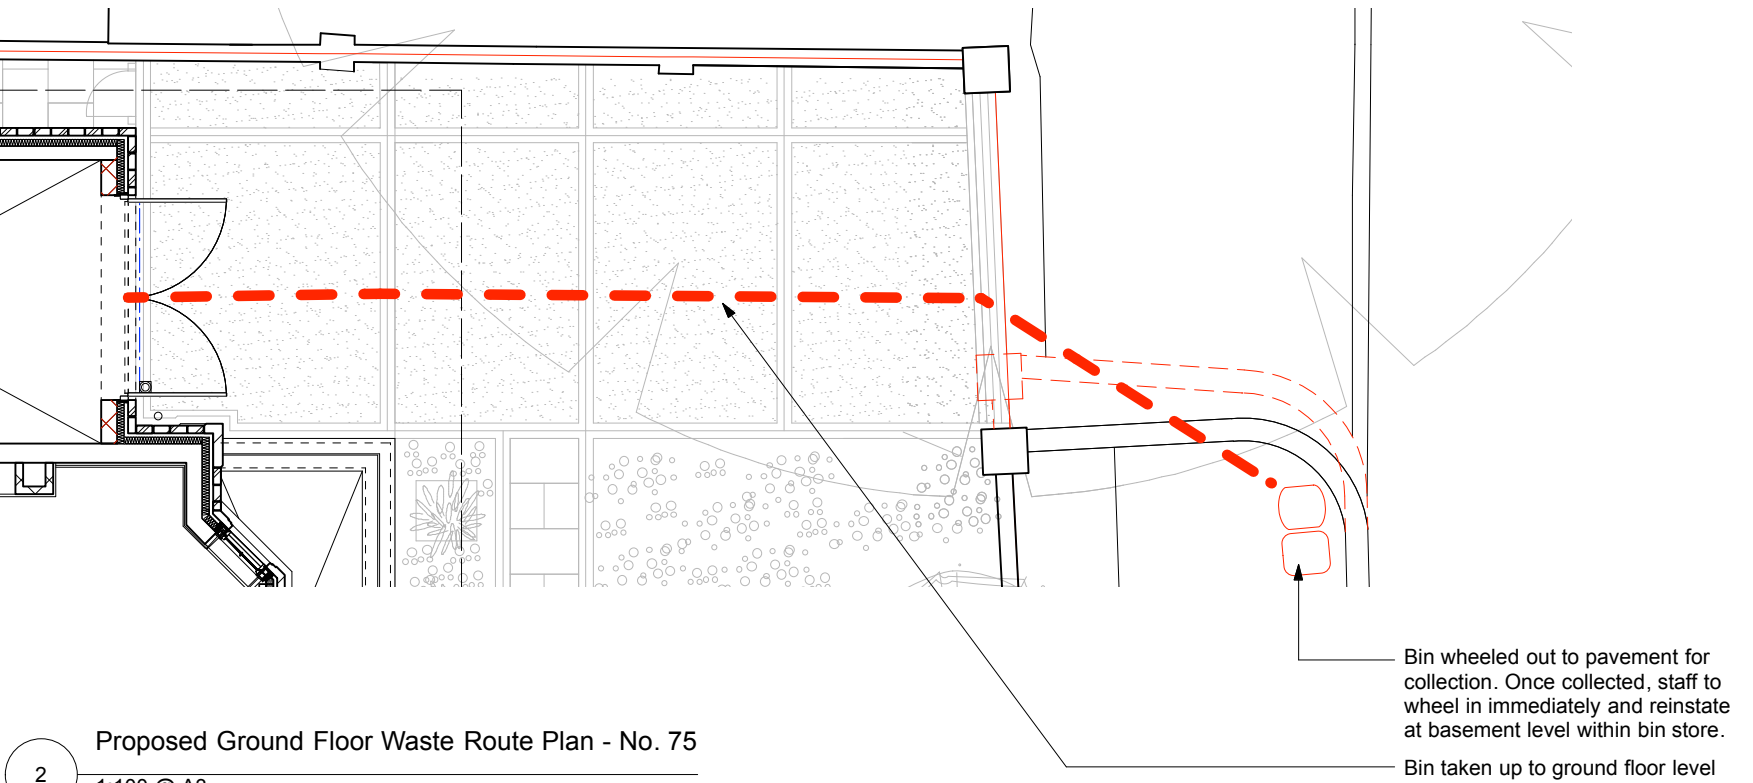

2 Proposed Ground Floor Waste Route Plan - No. 75  
1:100 @ A3

Wheelie bin wheeled by staff to vehicle lift, bin taken up to ground floor level

Basement bin store

3 Camden Waste Collection Information  
NTS

Bin wheeled out to pavement for collection. Once collected, staff to wheel in immediately and reinstate at basement level within bin store.  
Bin taken up to ground floor level

1 Proposed Basement Waste Route Plan - No. 75  
1:100 @ A3

On the morning of your collection day please make sure your rubbish and/or recycling is outside your property where it can be easily seen before 7am. You can put it out the night before.

WASTE DISPOSAL - BASEMENT BIN STORE TO PAVEMENT PICK UP  
75 AVENUE ROAD, LONDON