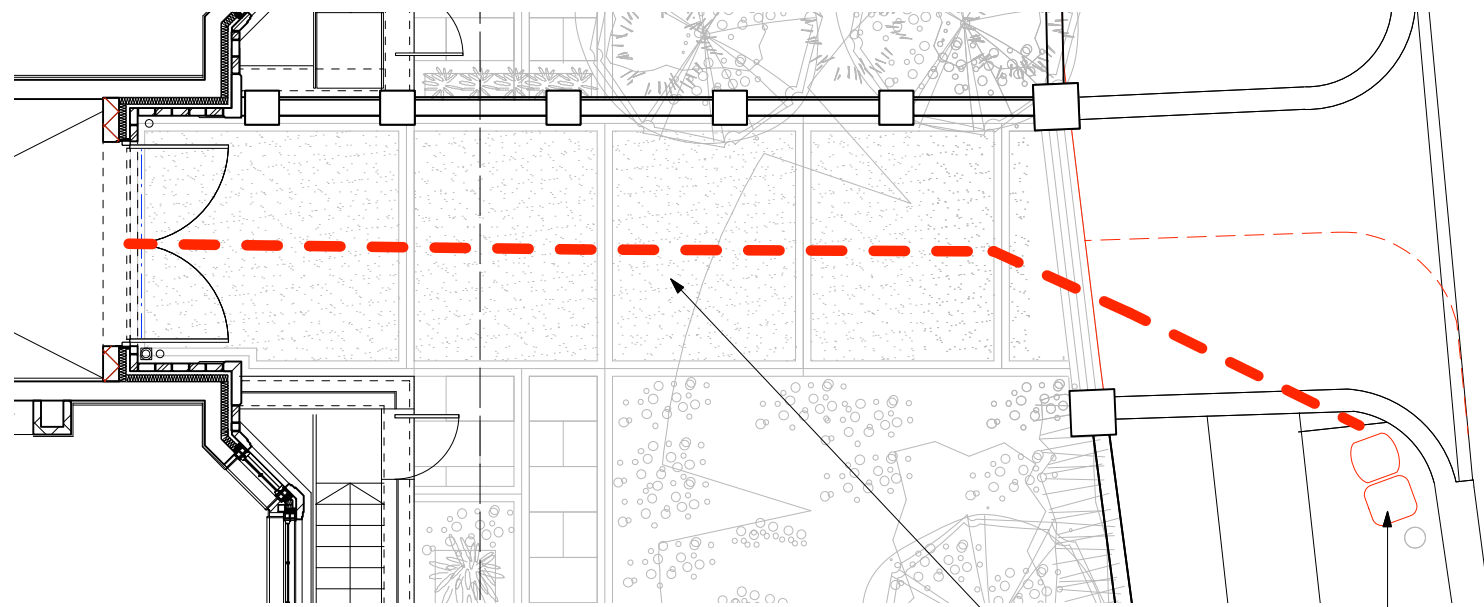

1 Proposed Basement Waste Route Plan - No. 73
1:100 @ A3

2 Proposed Ground Floor Waste Route Plan - No. 73
1:100 @ A3

Wheelie bin wheeled by staff to vehicle lift, bin taken up to ground floor level

Basement bin store

Bin wheeled out to pavement for collection. Once collected, staff to wheel in immediately and reinstate at basement level within bin store.
Bin taken up to ground floor level

75 Avenue Road
London
NW8 6JD