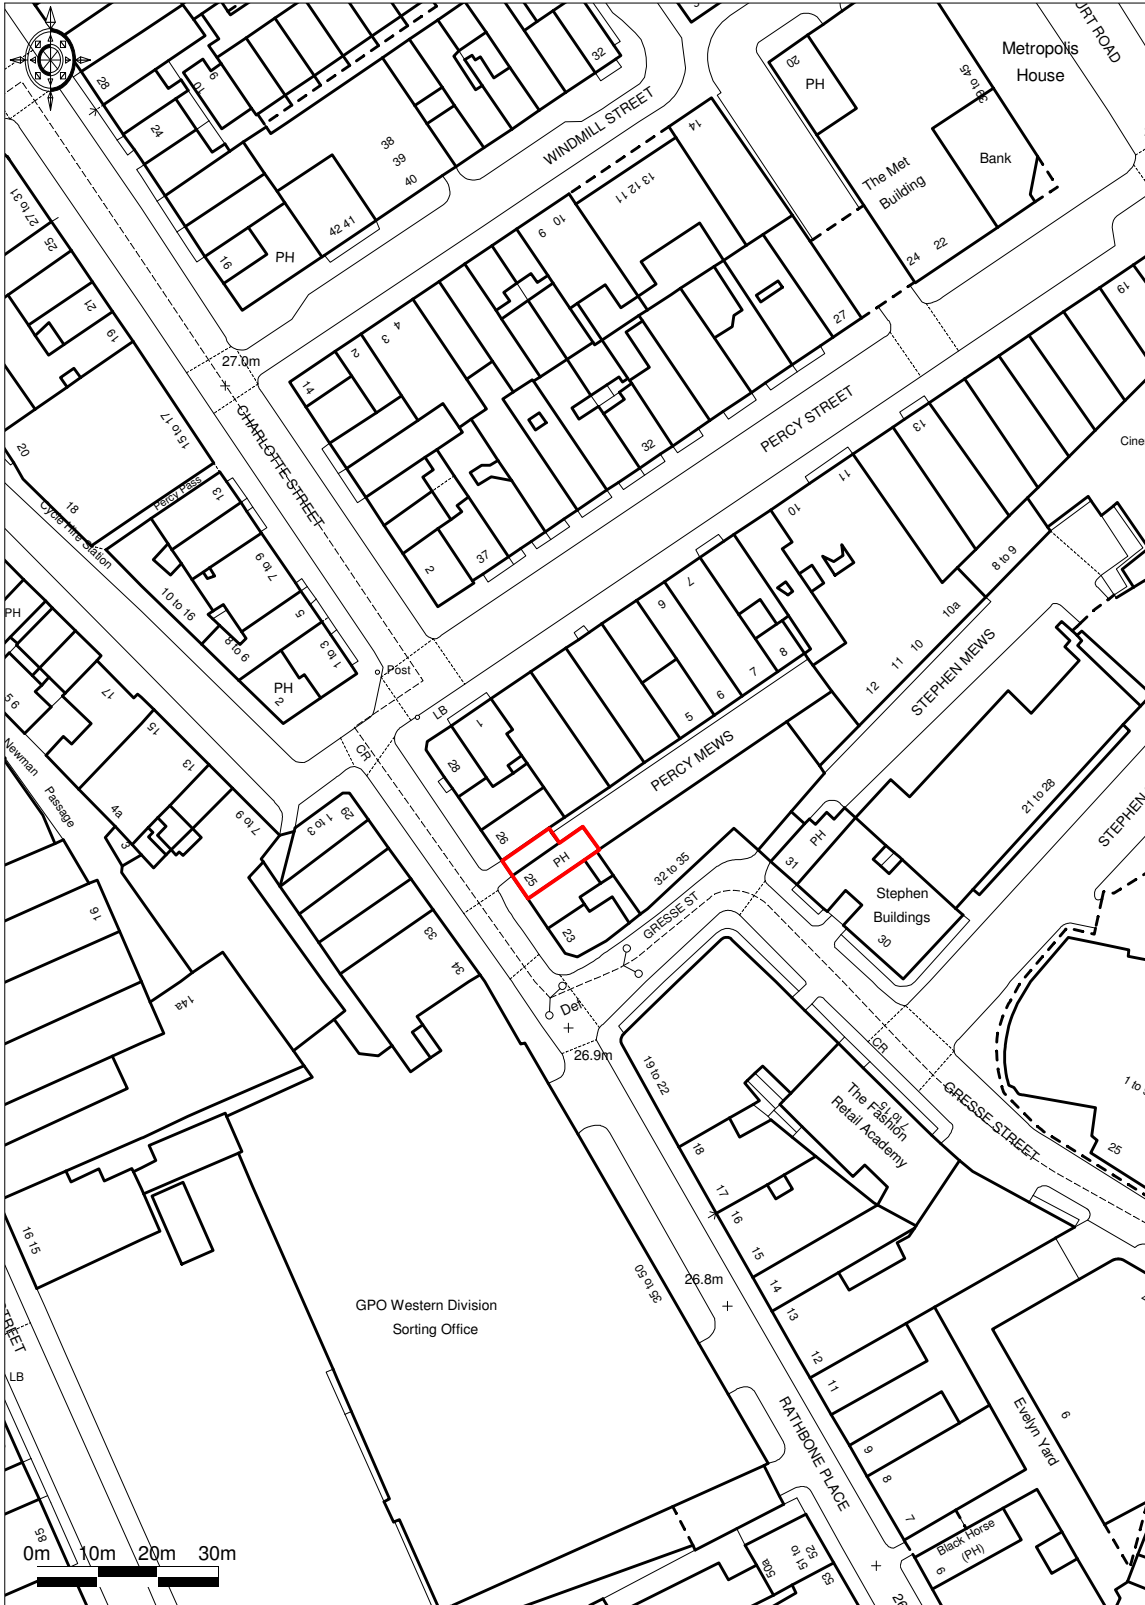

25 Rathbone Place Site Location Plan (P4549/RJP/P01)

ROLFE JUDD LTD, OLD CHURCH COURT, CLAYLANDS ROAD, THE OVAL, LONDON SW8 1NZ