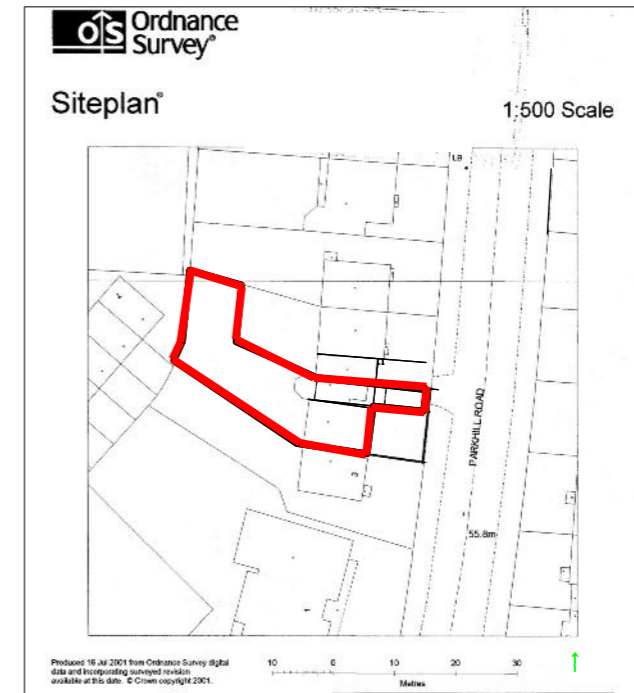

SITE PLAN scale 1:500

LOCATION PLAN scale 1:1250

C.A.D. FILE NAME		AC	5 PARKHILL RD NW3	LP-001
CAD-NAME		DATE:	MARCH 17	
PLOTTED FOR		SCALE:	AS SHOWN	
PLT-FOR		LOCATION PLAN		
PRINT DATE	PLOTTED BY	ANDREW COWAN ARCHITECTS		
PLT-DATE	PLT-BY	39a Danvers Street London SW3 5AY Ph: 0207 352 8903 www.andrewcowanarchitects.com		