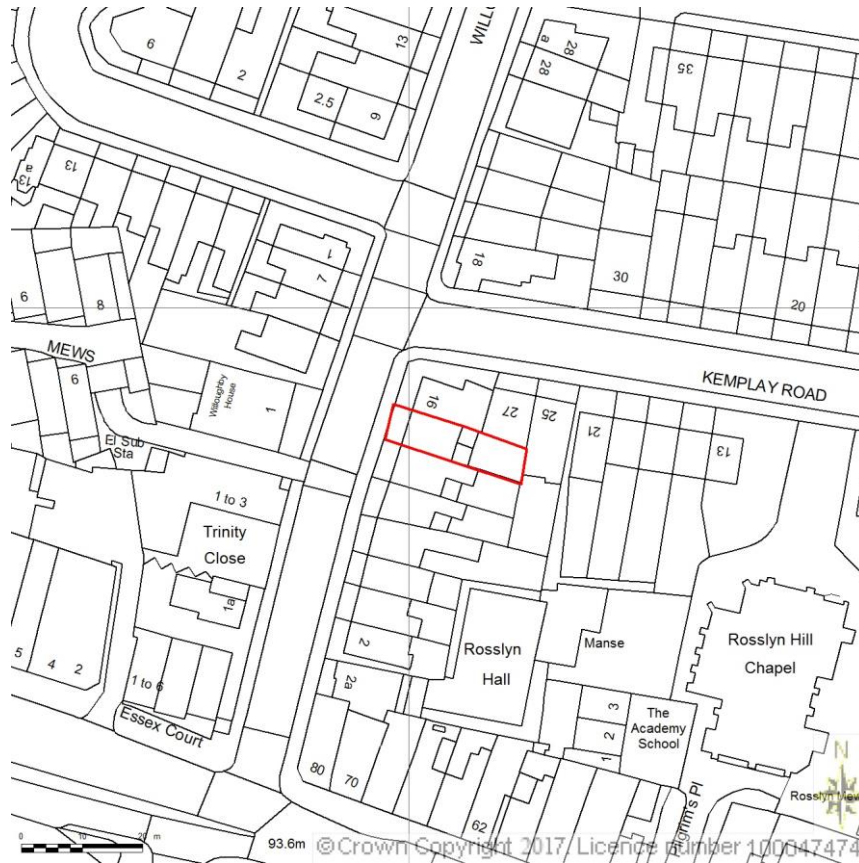

SITE LOCATION PLAN
AREA 2 HA
SCALE 1:1250 on A4
CENTRE COORDINATES: 526705, 185679

Supplied by Streetwise Maps Ltd
www.streetwise.net
Licence No: 100047474
15/05/2017 16:01