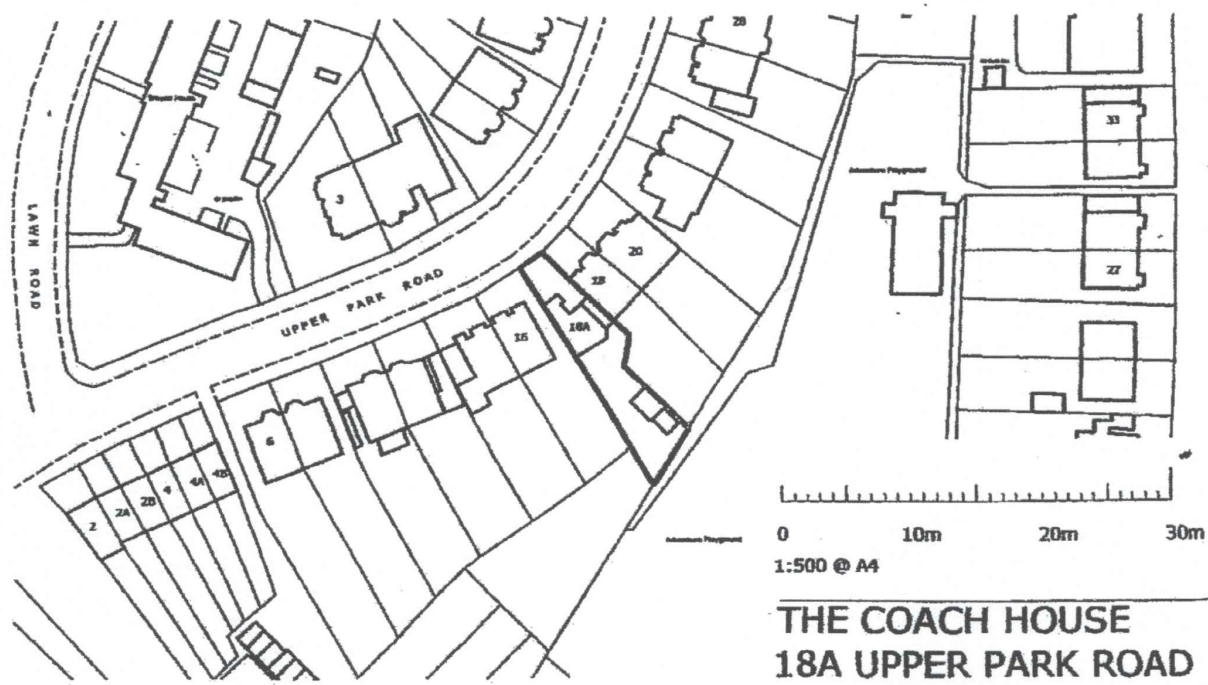

Proposed Site Layout Plan (1:500)

Site Location Plan (1:1250)

THE COACH HOUSE
18A UPPER PARK ROAD
BELSIZE PARK

Scale 1:500,
 1:1250

Site Plans
 12 June 2013

13.35.3