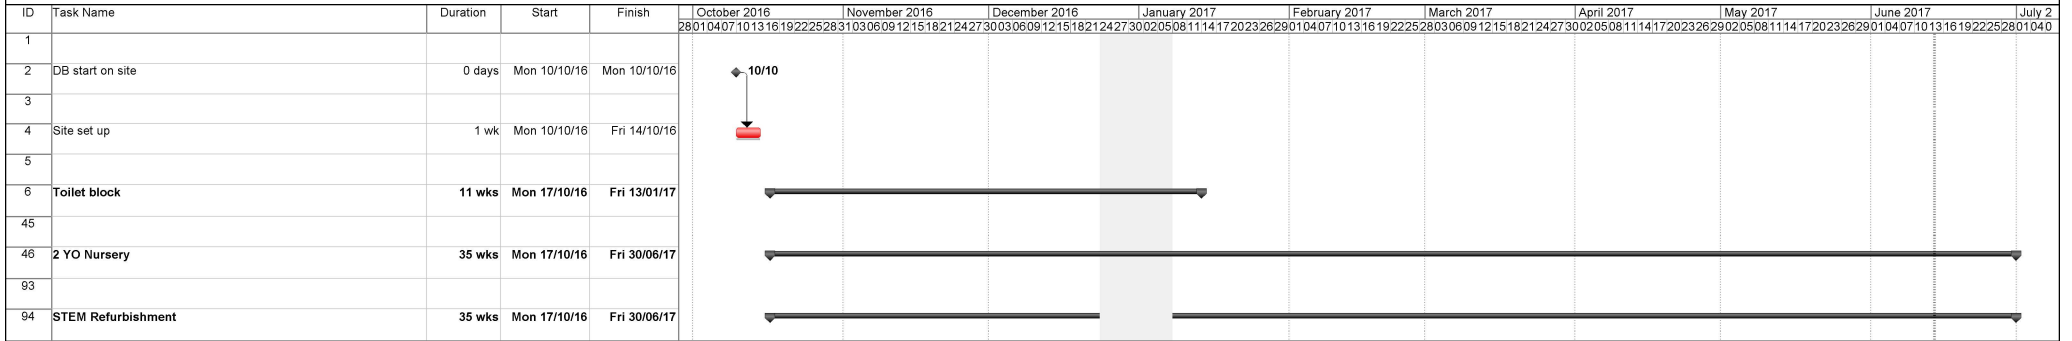

KDC

Kind Diamond Build Consortium

Netley Primary School Remodelling works

Project: Netley re-phased (17Oct16).m
Date: Wed 14/06/17

Task		Progress		Summary		External Tasks		Deadline	
Split		Milestone		Project Summary		External Milestone			