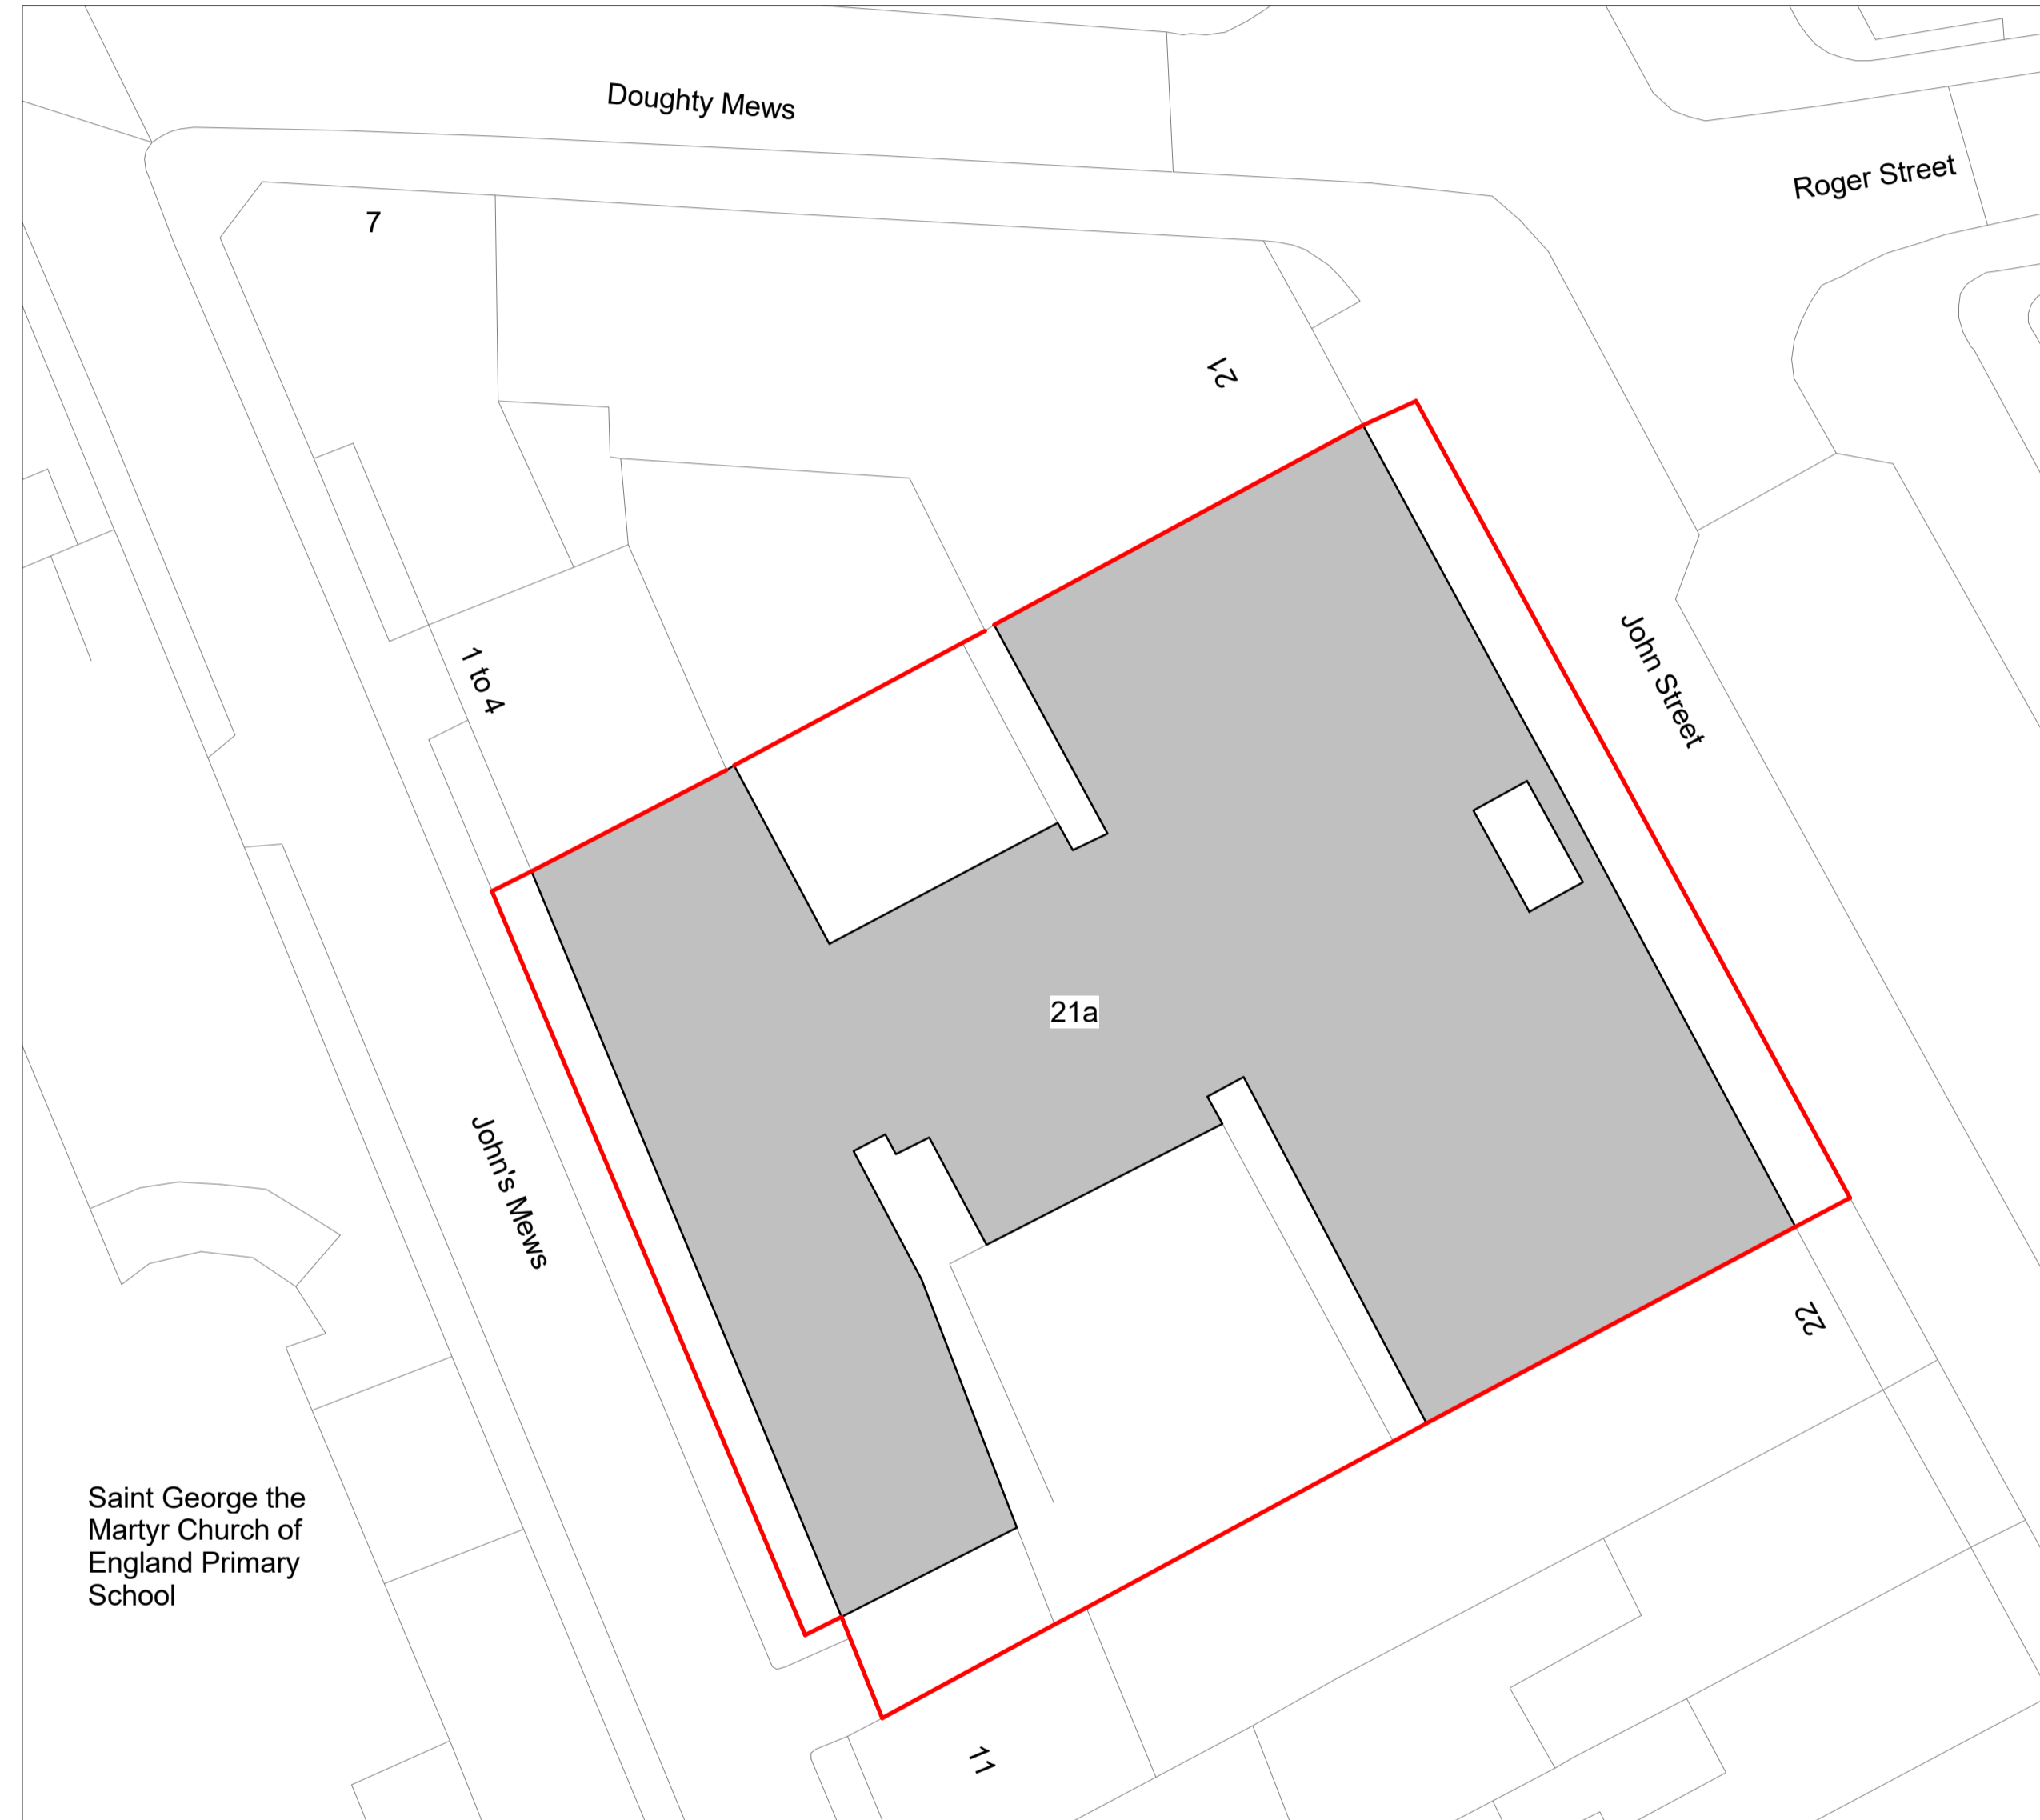

Block Plan
1 : 200

No scaled dimensions to be taken from this drawings. All dimensions to be site checked.

Revisions

Rev.	Description	Drawn by	Date

CG ARCHITECTS

Client
Metrus

Site
21A John Street
London WC1N 2BG

Scale: As indicated@ A1 Drawn: SH
Date: May 2017 Checked: CG

Drawing Title
Site Location & Block Plan

Dwg No
1113/11 REV